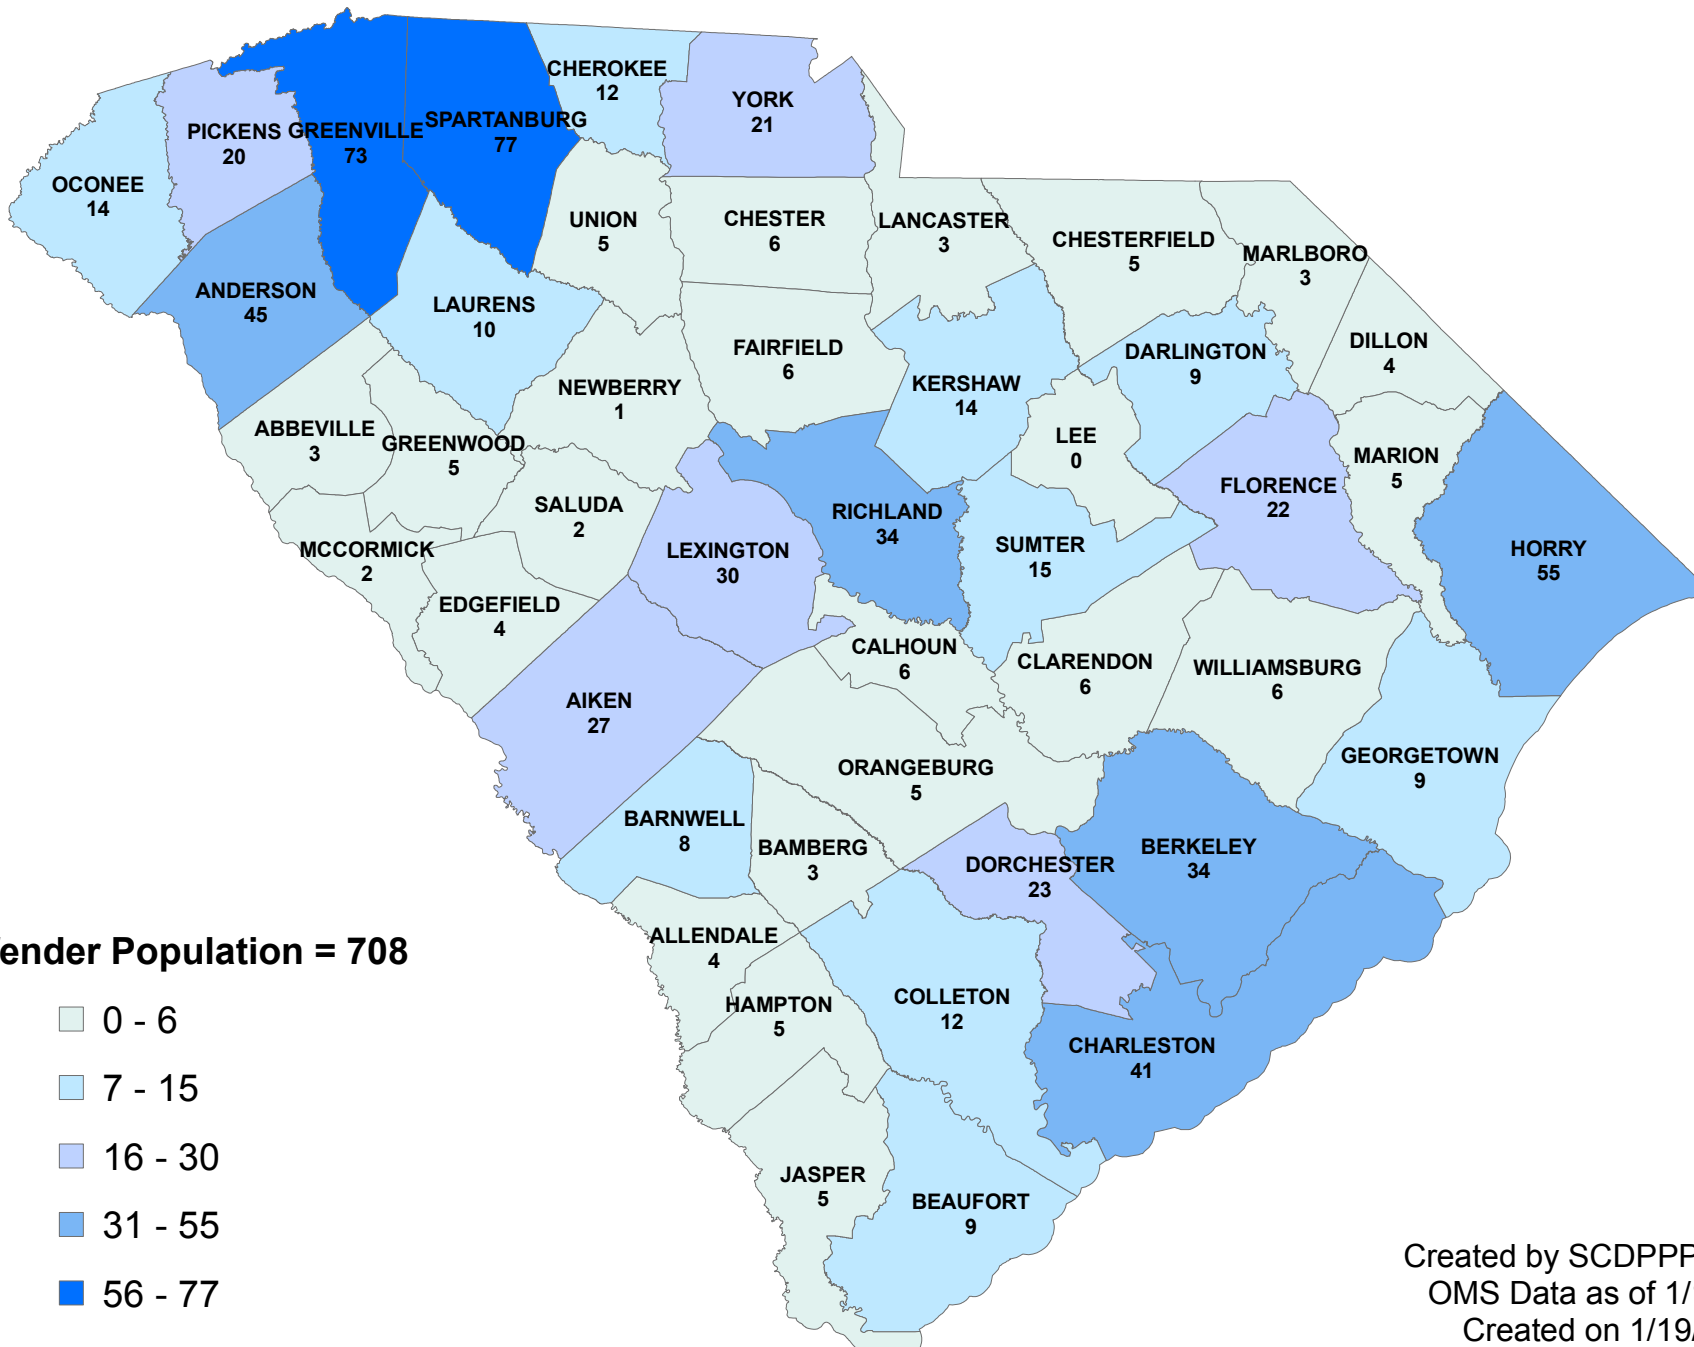

# SCDPPPS Supervised Population with Current Sex Offense January 17, 2017

Created by SCDPPPS SDS  
OMS Data as of 1/17/17  
Created on 1/19/17