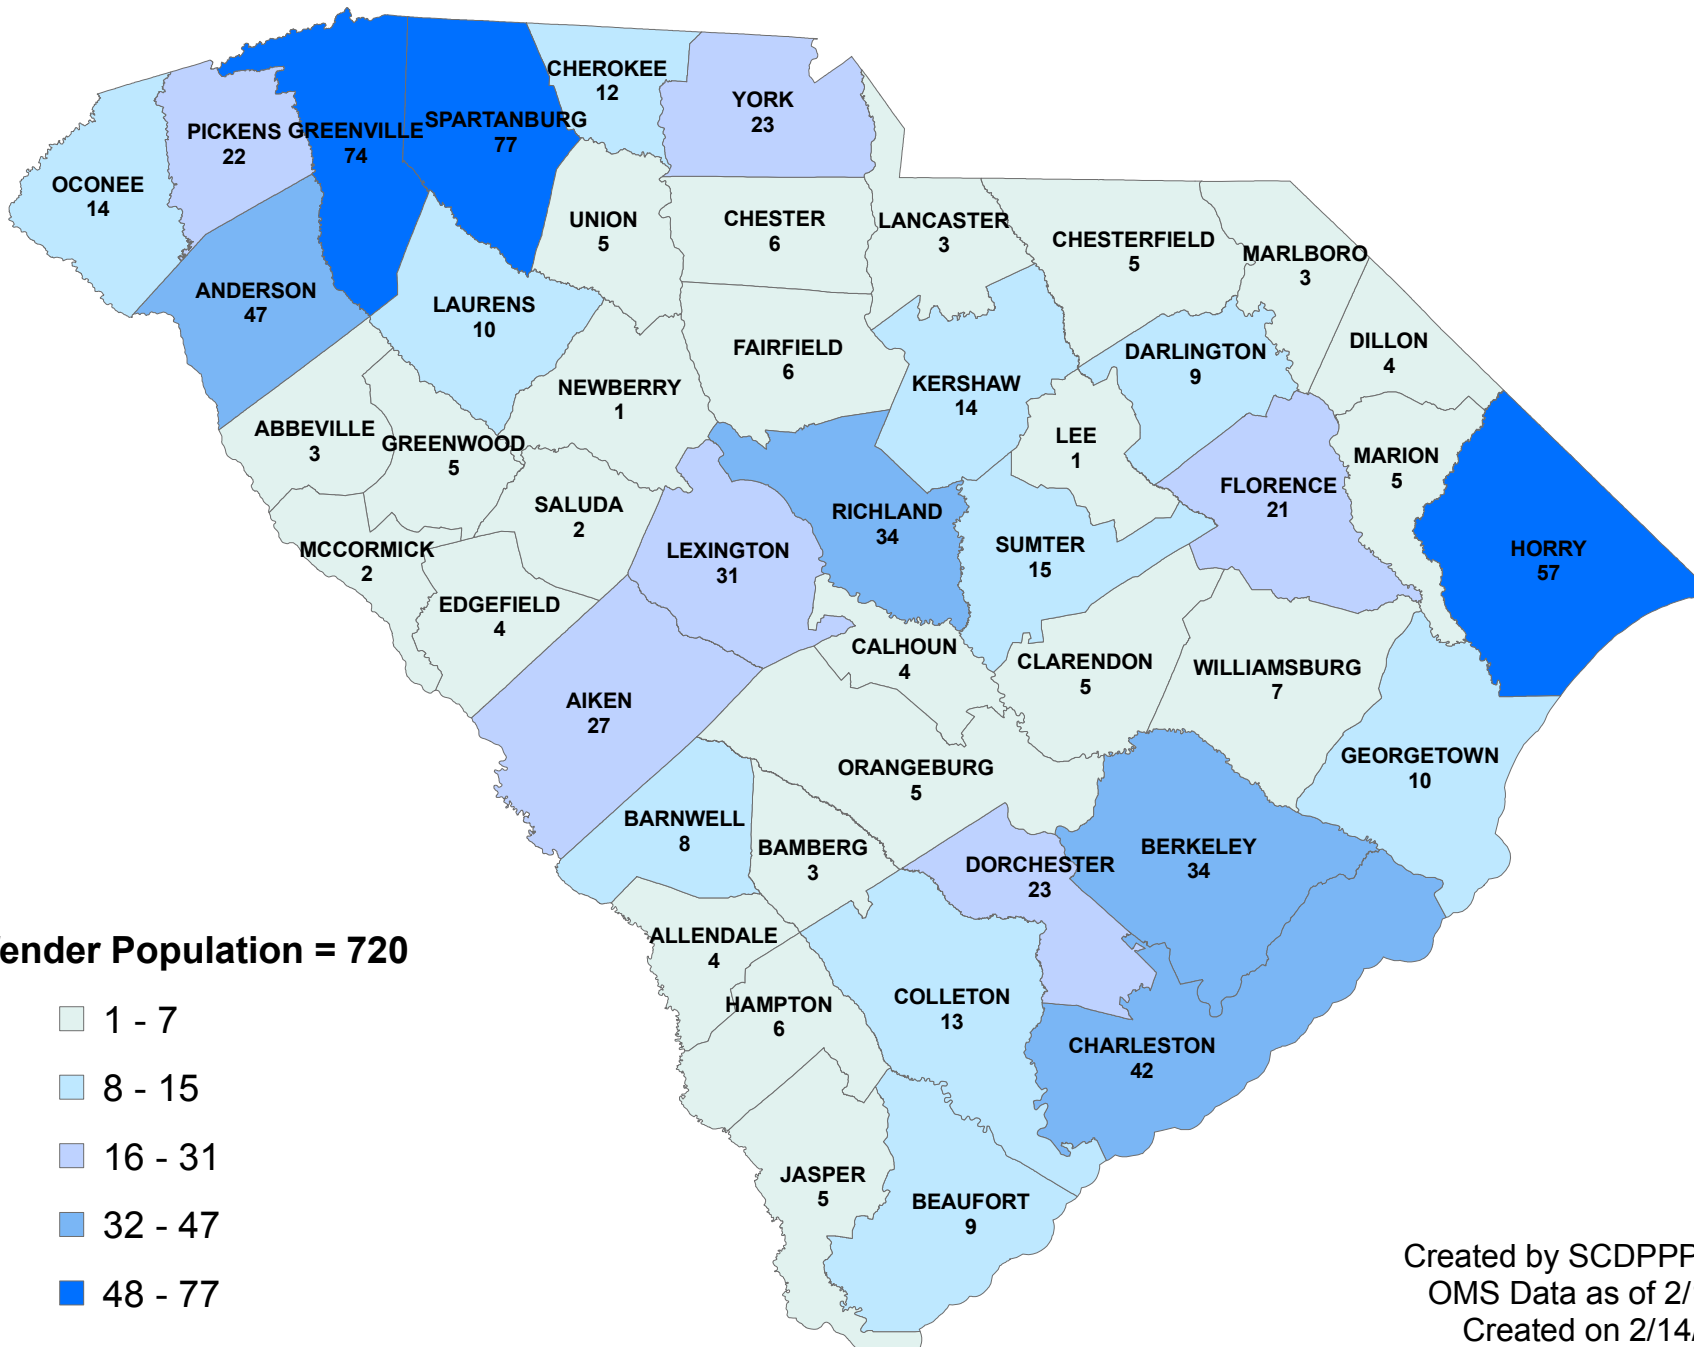

# SCDPPPS Supervised Population with Current Sex Offense February 13, 2017

Created by SCDPPPS SDS  
OMS Data as of 2/13/17  
Created on 2/14/17