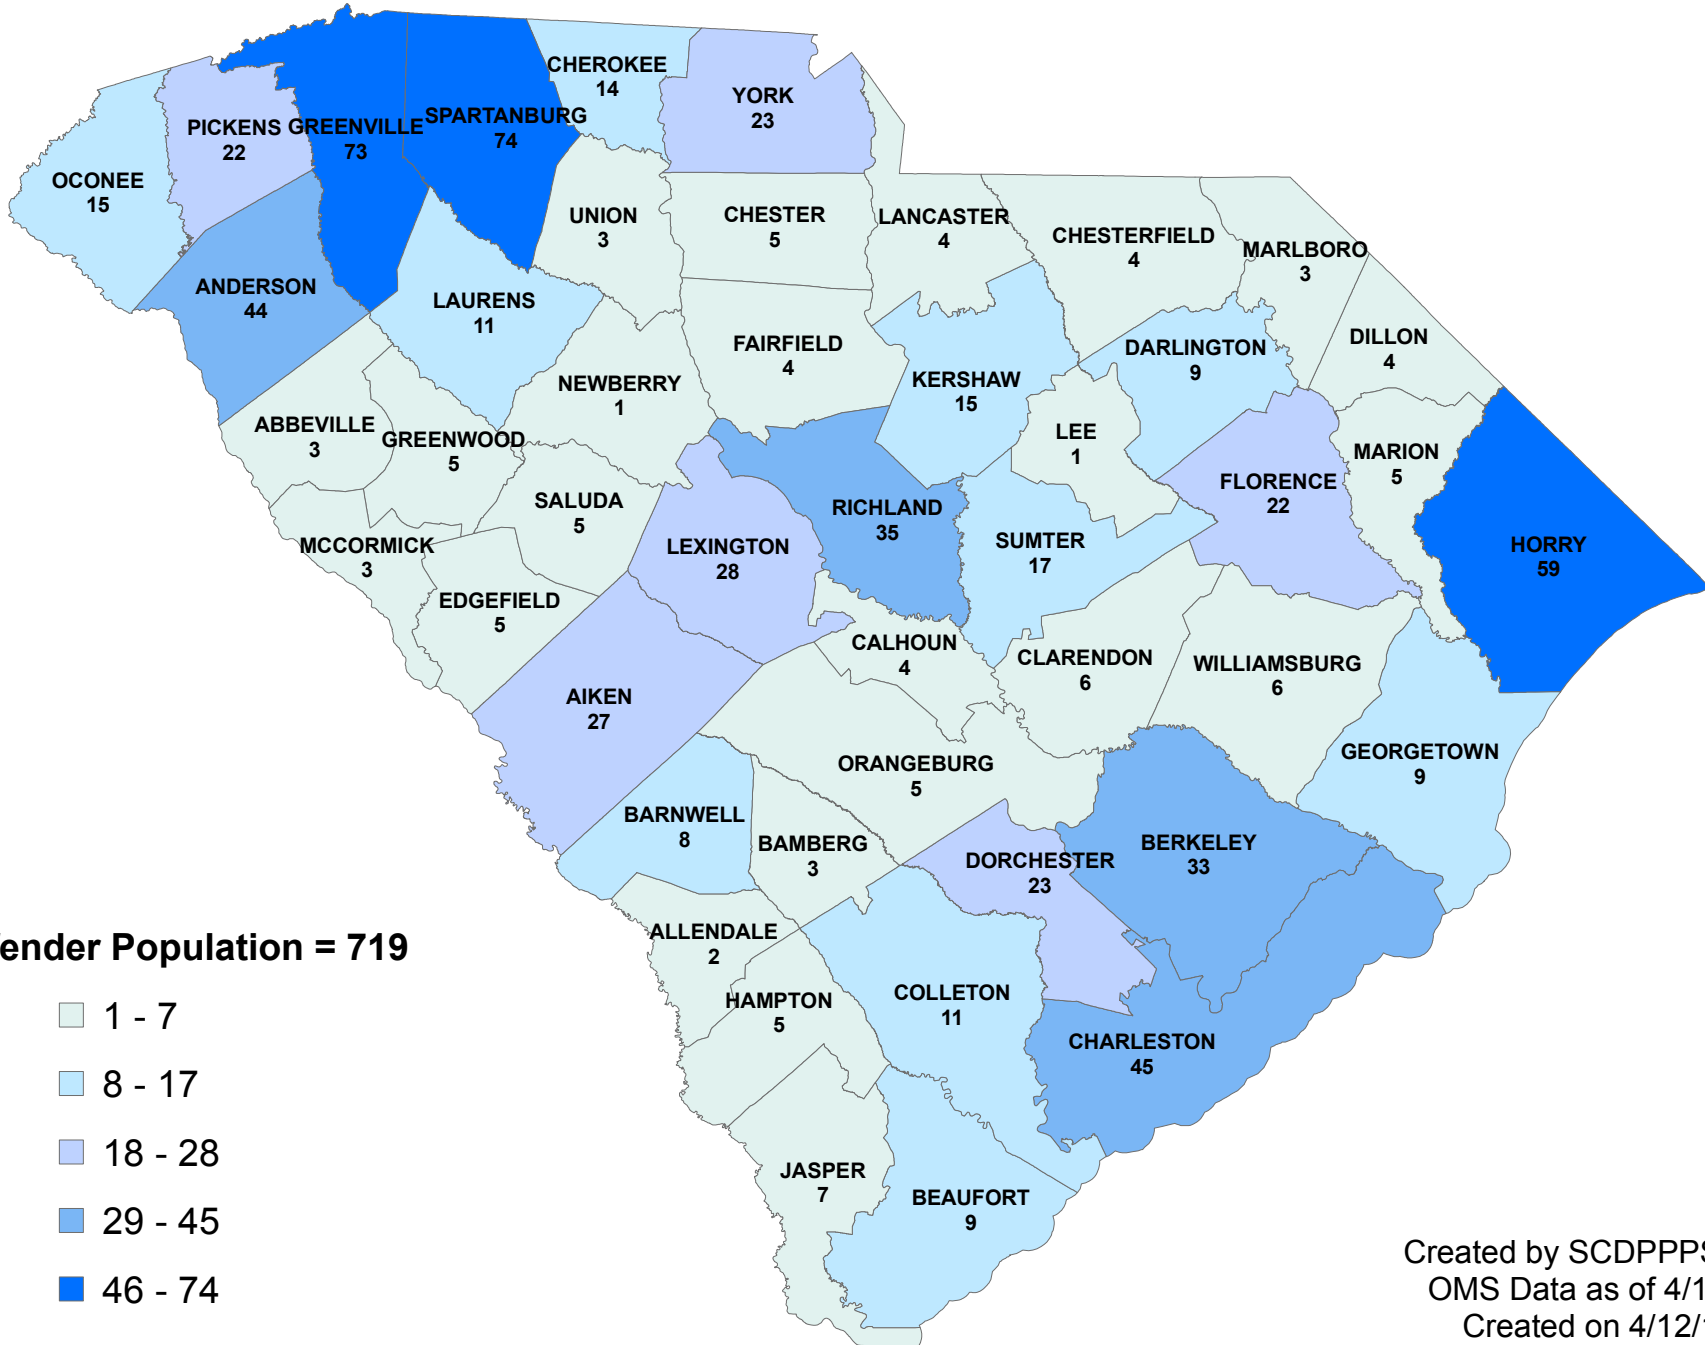

# SCDPPPS Supervised Population with Current Sex Offense April 12, 2017

Sex Offender Population = 719

- 1 - 7
- 8 - 17
- 18 - 28
- 29 - 45
- 46 - 74

Created by SCDPPPS SDS  
OMS Data as of 4/12/17  
Created on 4/12/17