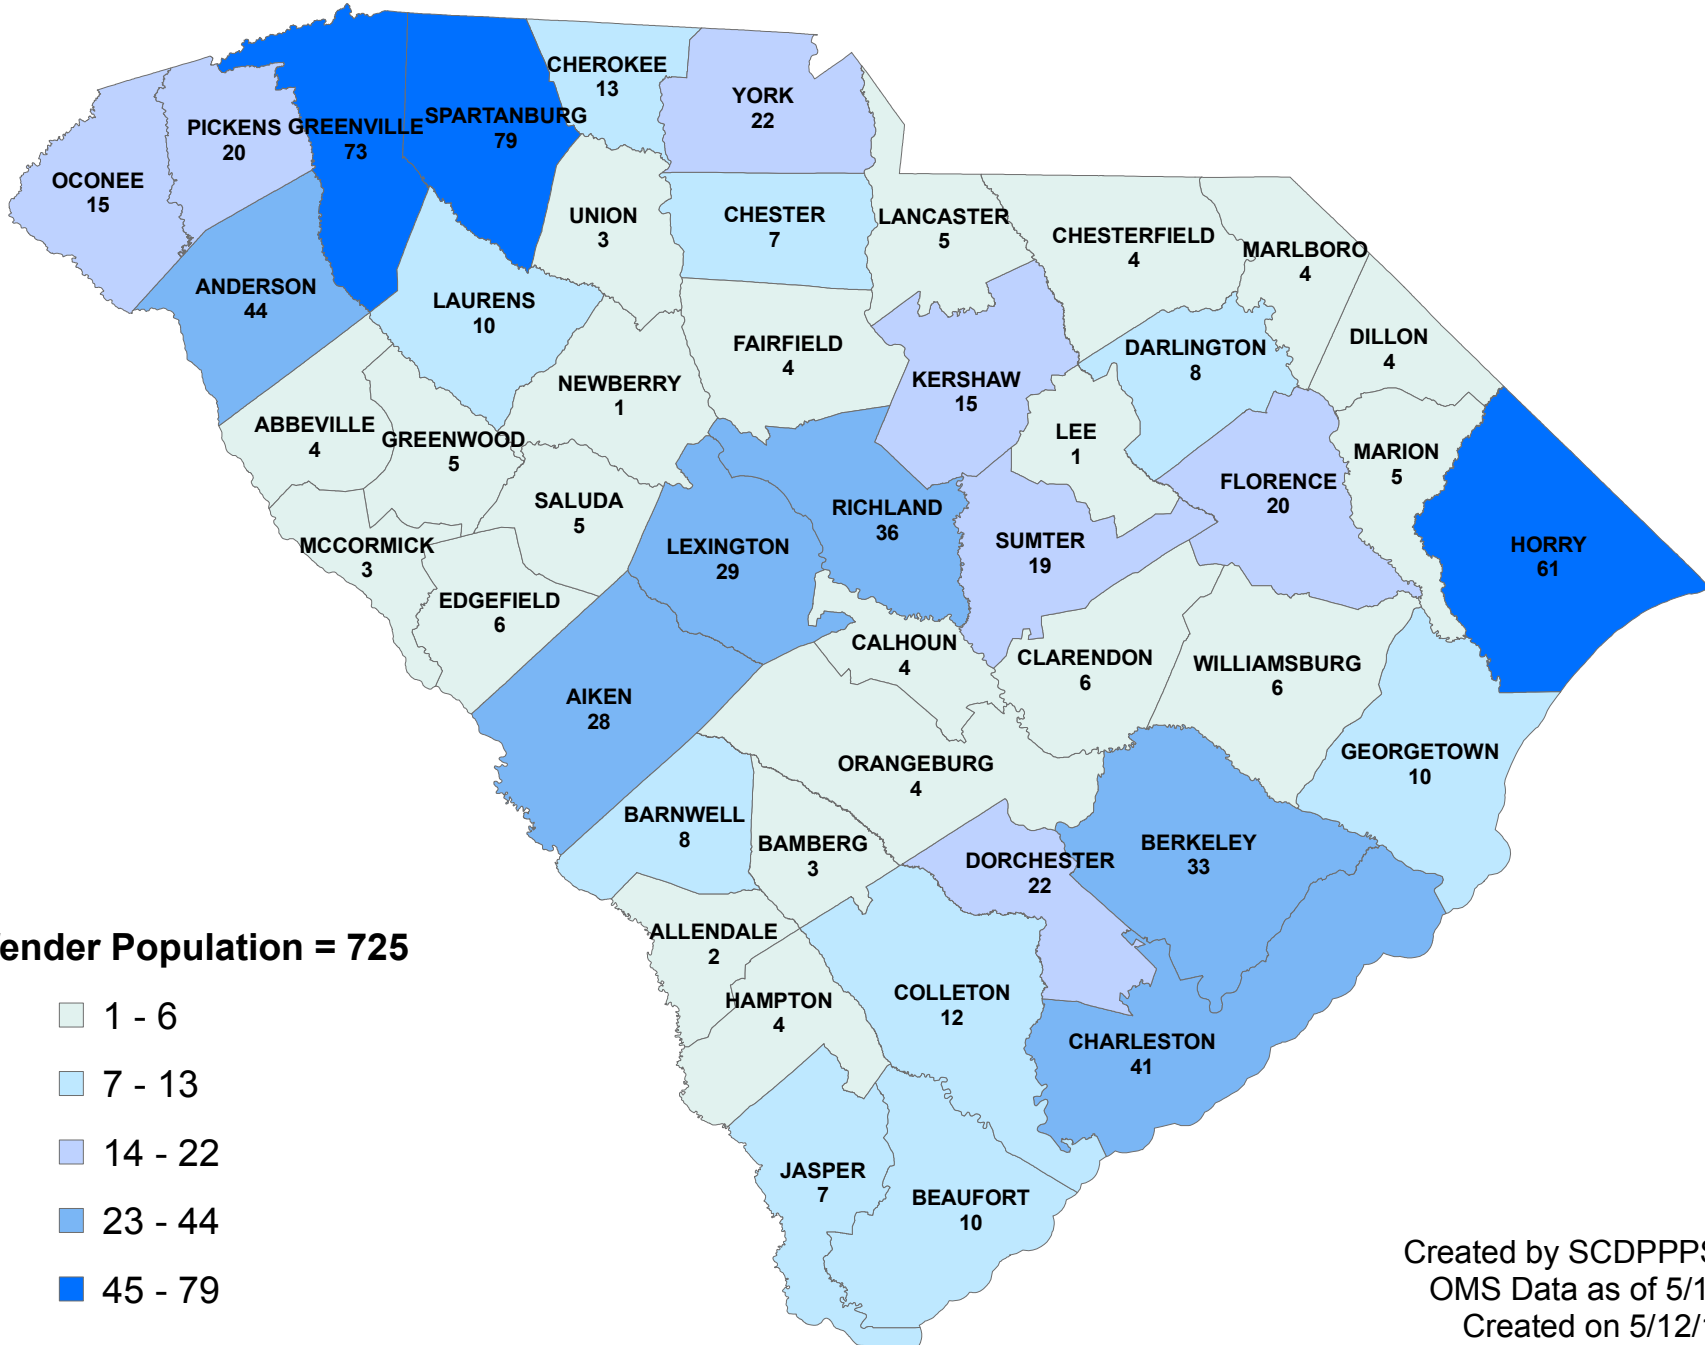

SCDPPPS Supervised Population with Current Sex Offense May 11, 2017

Sex Offender Population = 725

- 1 - 6
- 7 - 13
- 14 - 22
- 23 - 44
- 45 - 79

Created by SCDPPPS SDS
OMS Data as of 5/11/17
Created on 5/12/17