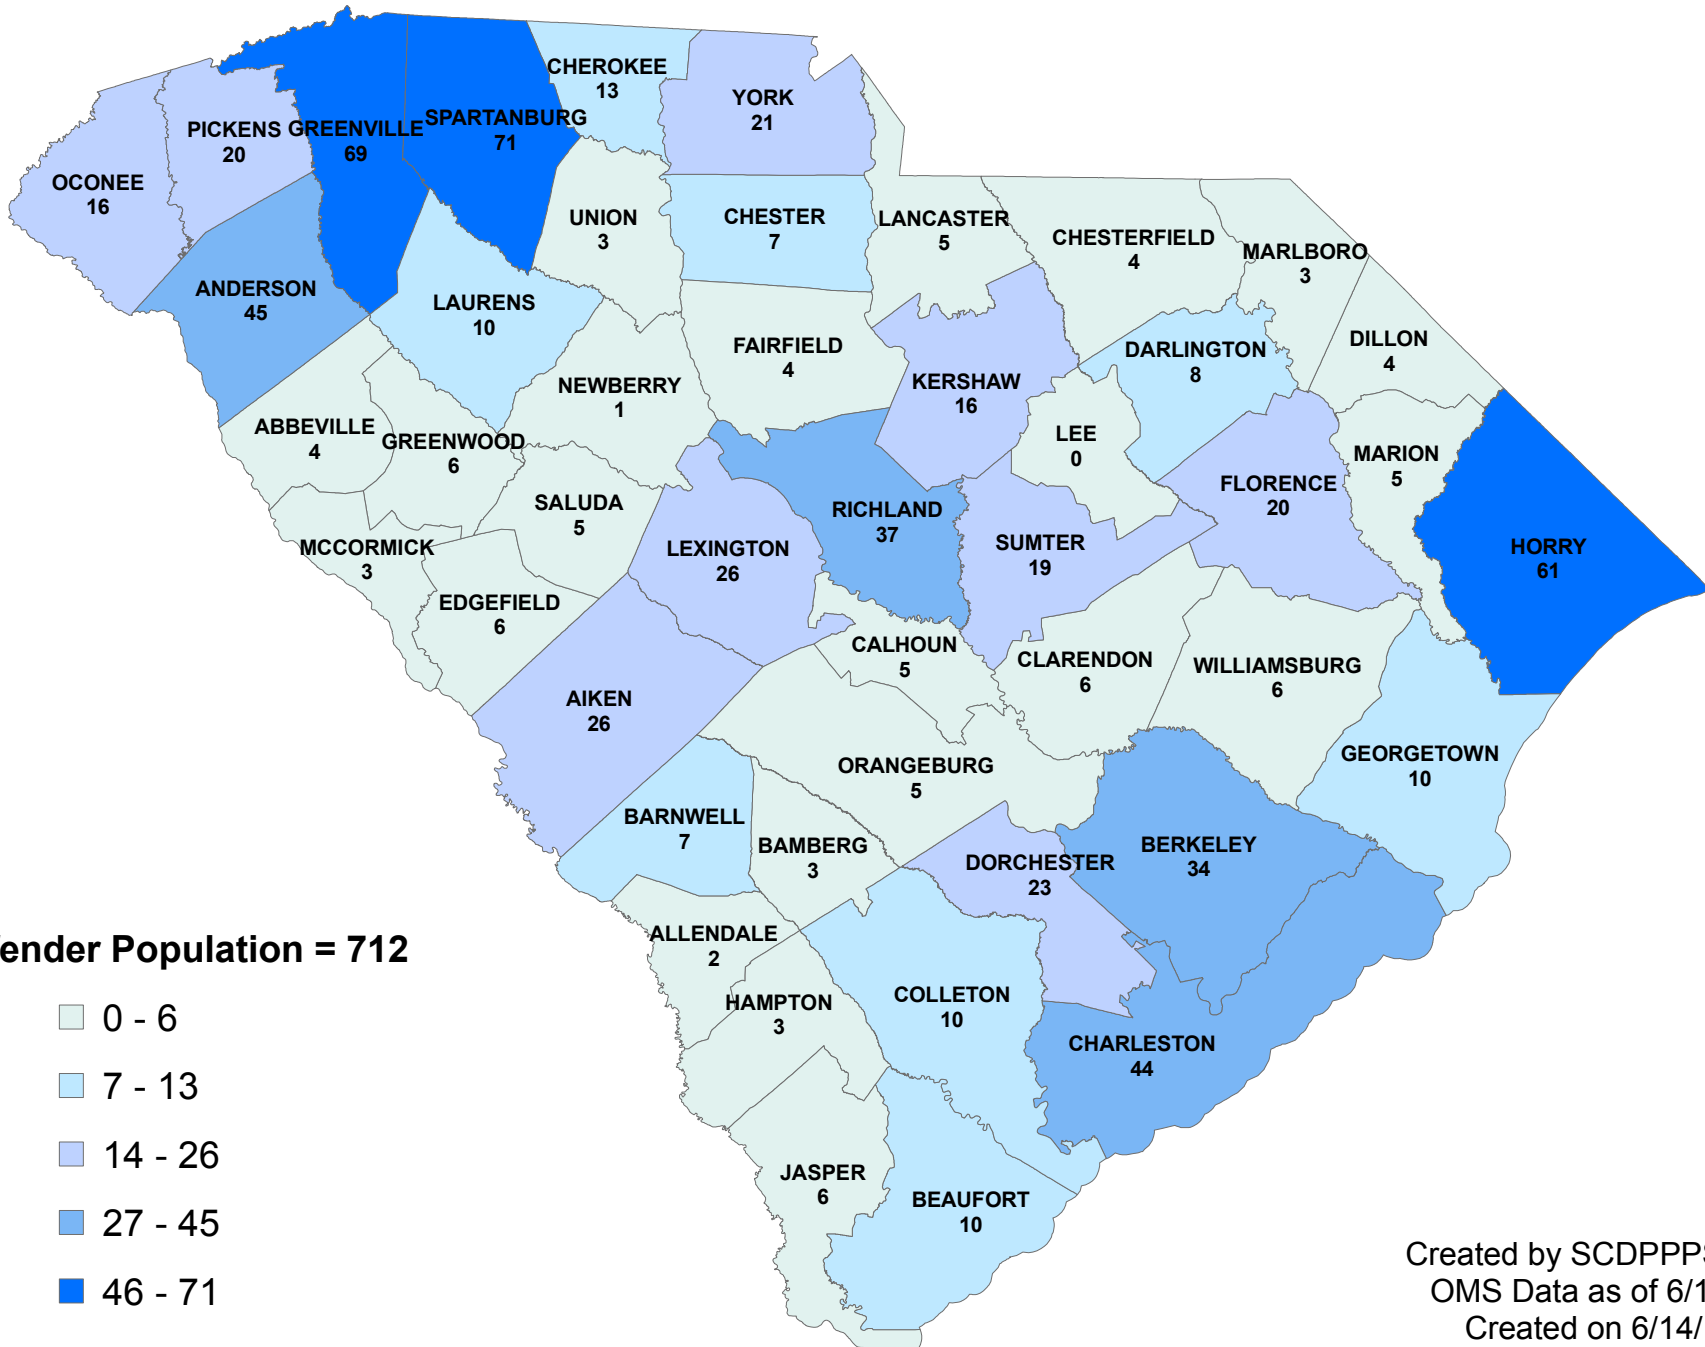

SCDPPPS Supervised Population with Current Sex Offense June 13, 2017

Created by SCDPPPS SDS
OMS Data as of 6/13/17
Created on 6/14/17