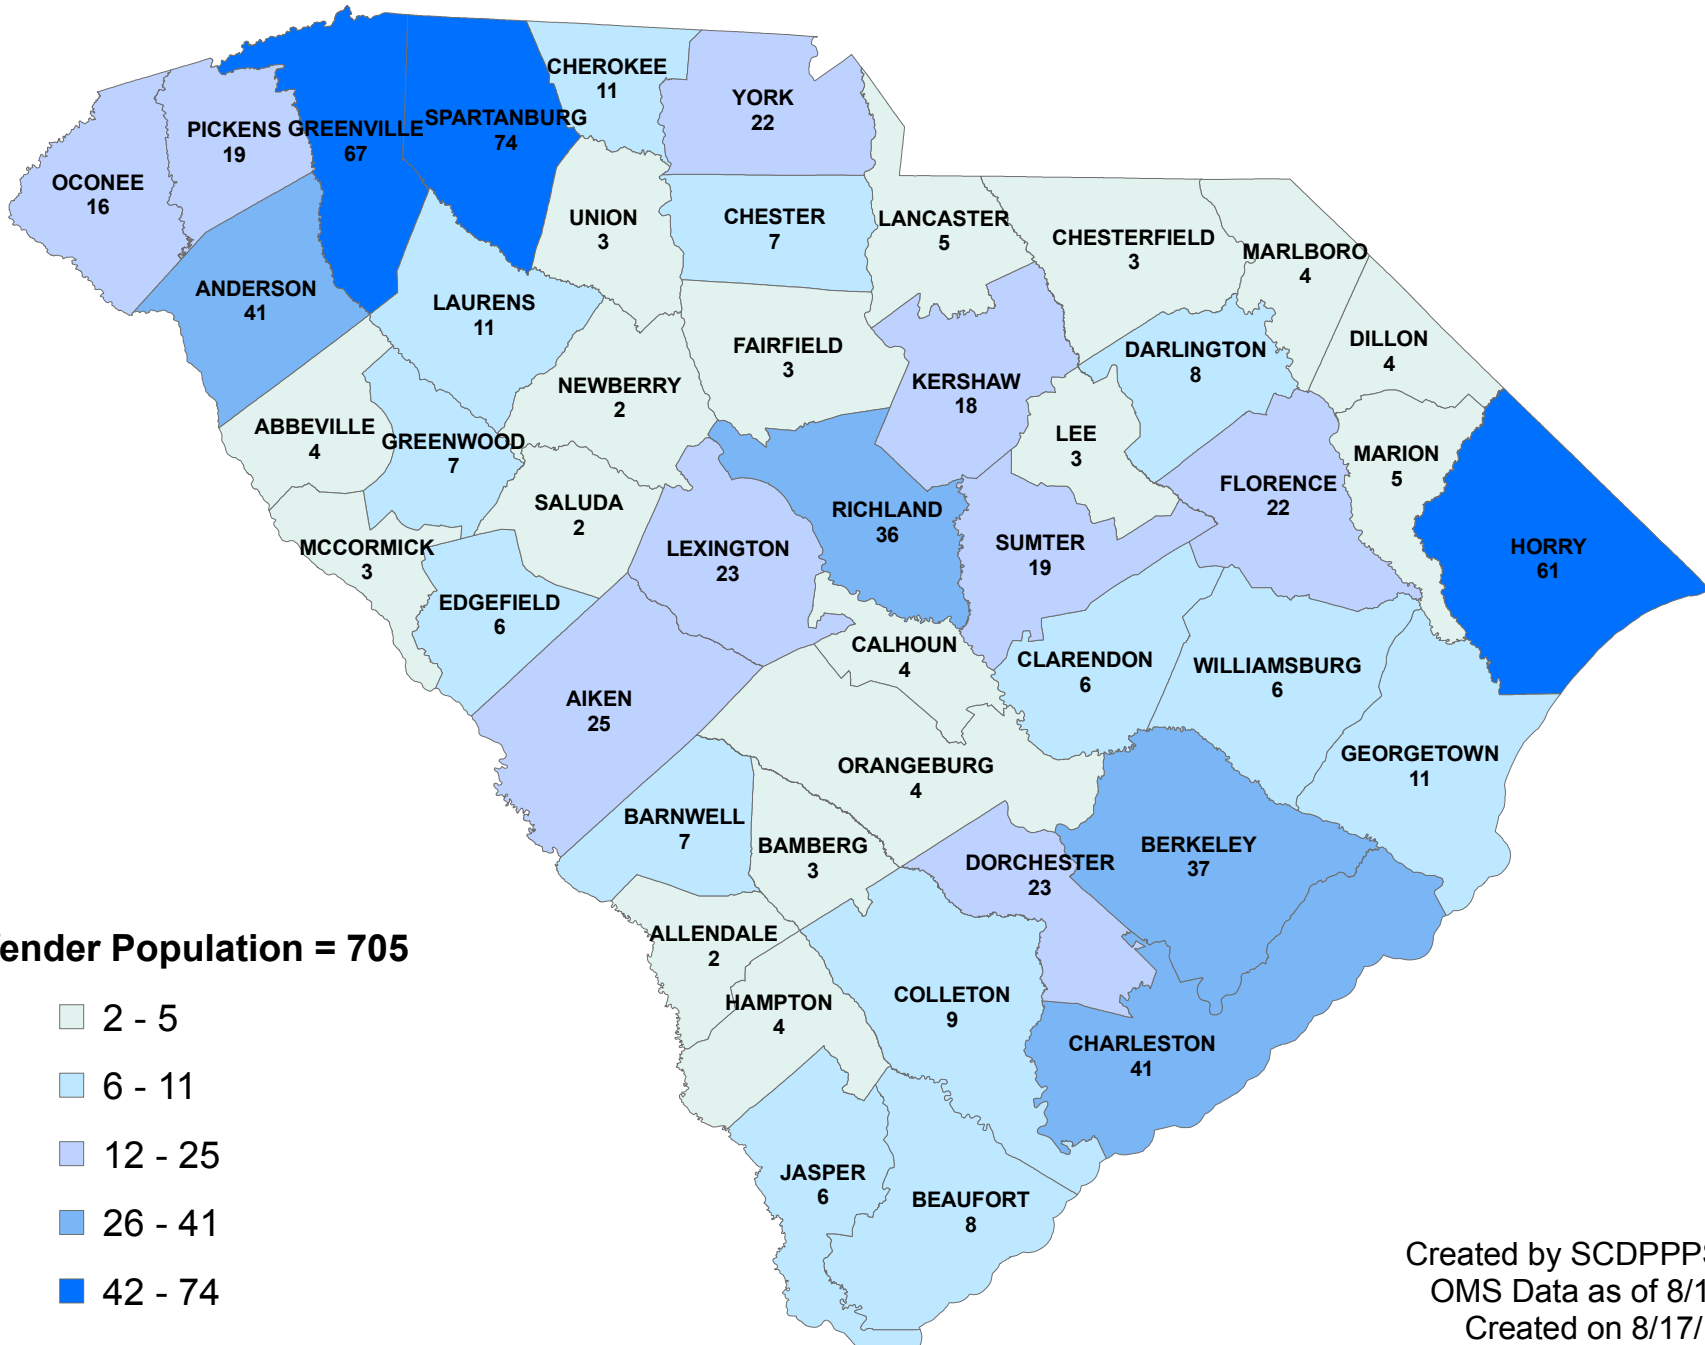

SCDPPPS Supervised Population with Current Sex Offense August 15, 2017

Created by SCDPPPS SDS
OMS Data as of 8/15/17
Created on 8/17/17