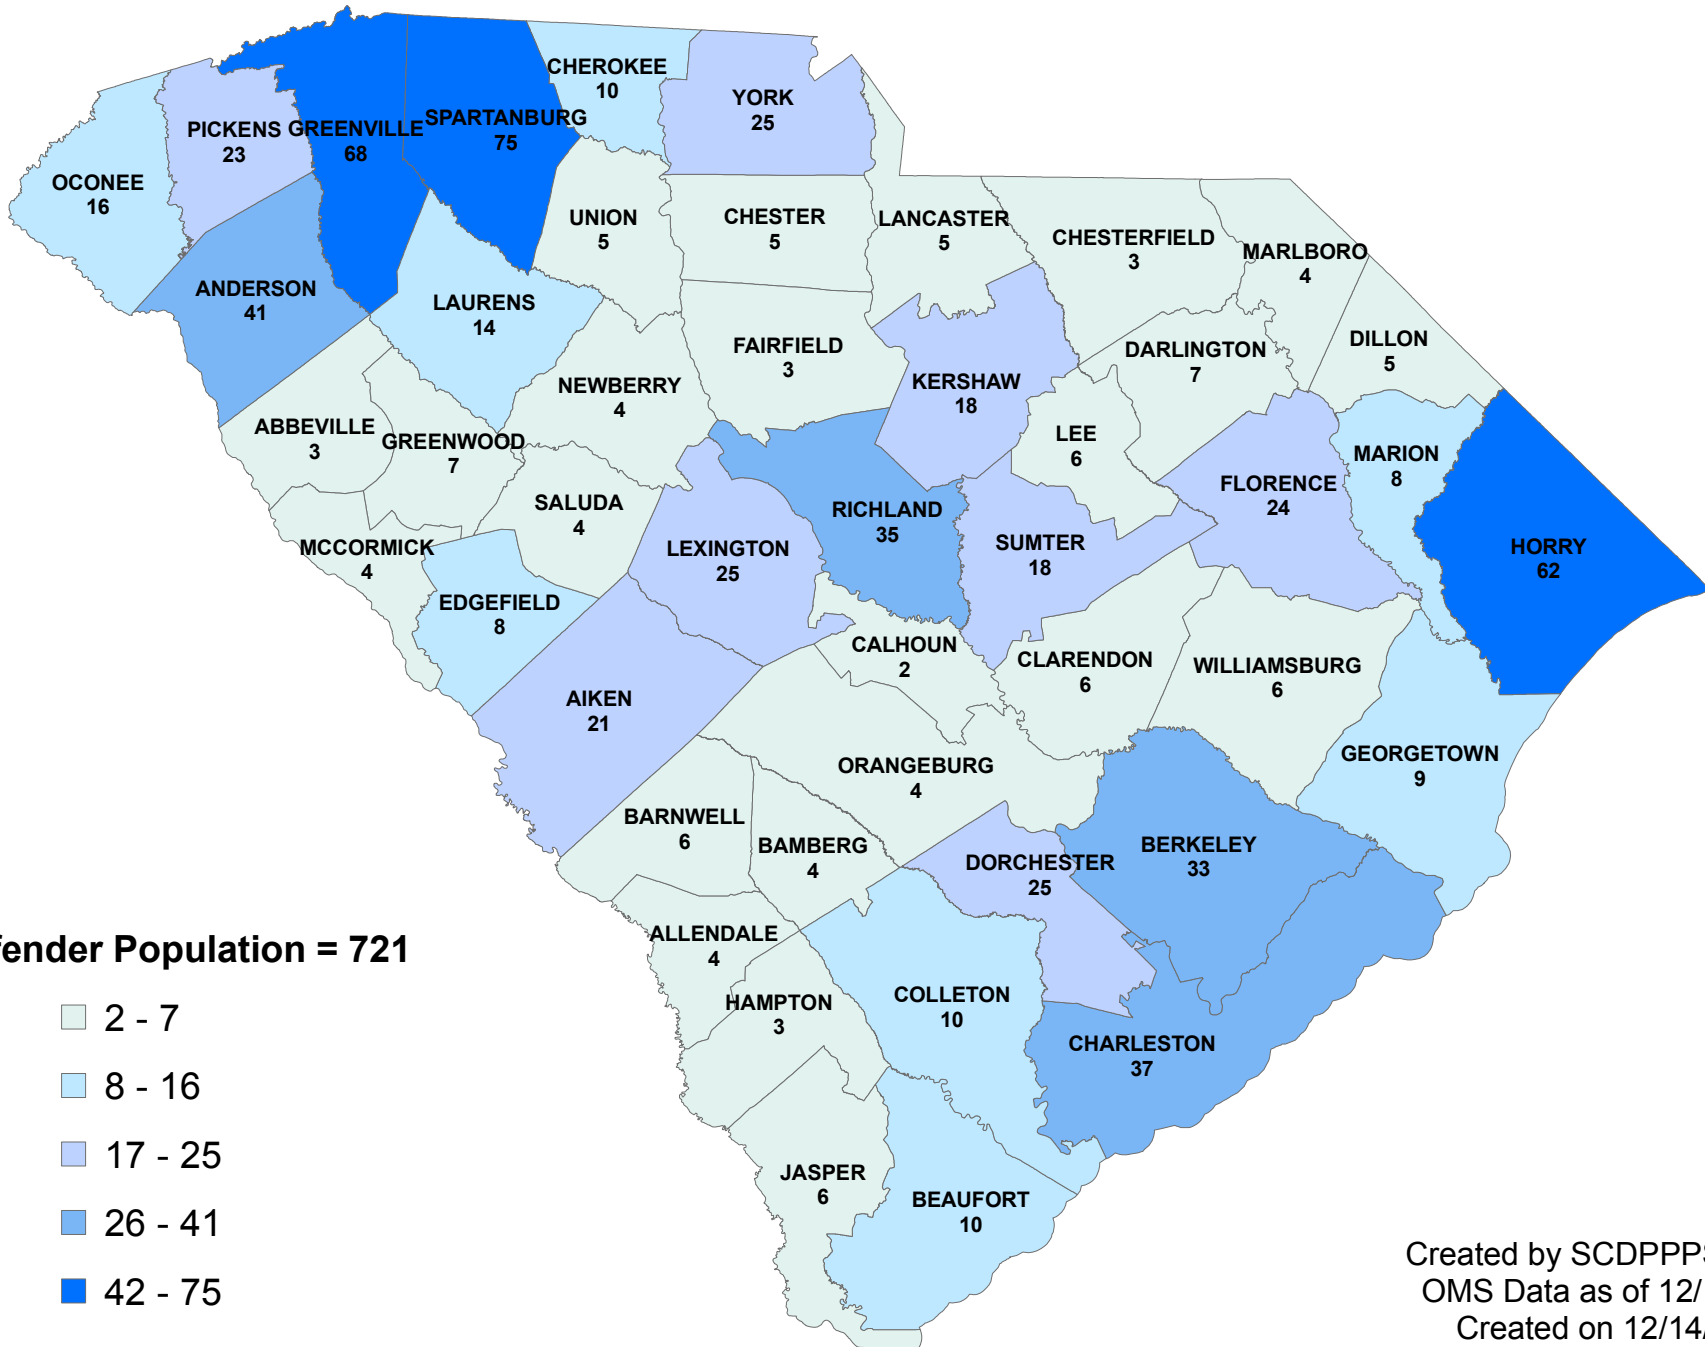

SCDPPPS Supervised Population with Current Sex Offense December 12, 2017

Created by SCDPPPS SDS
OMS Data as of 12/12/17
Created on 12/14/17