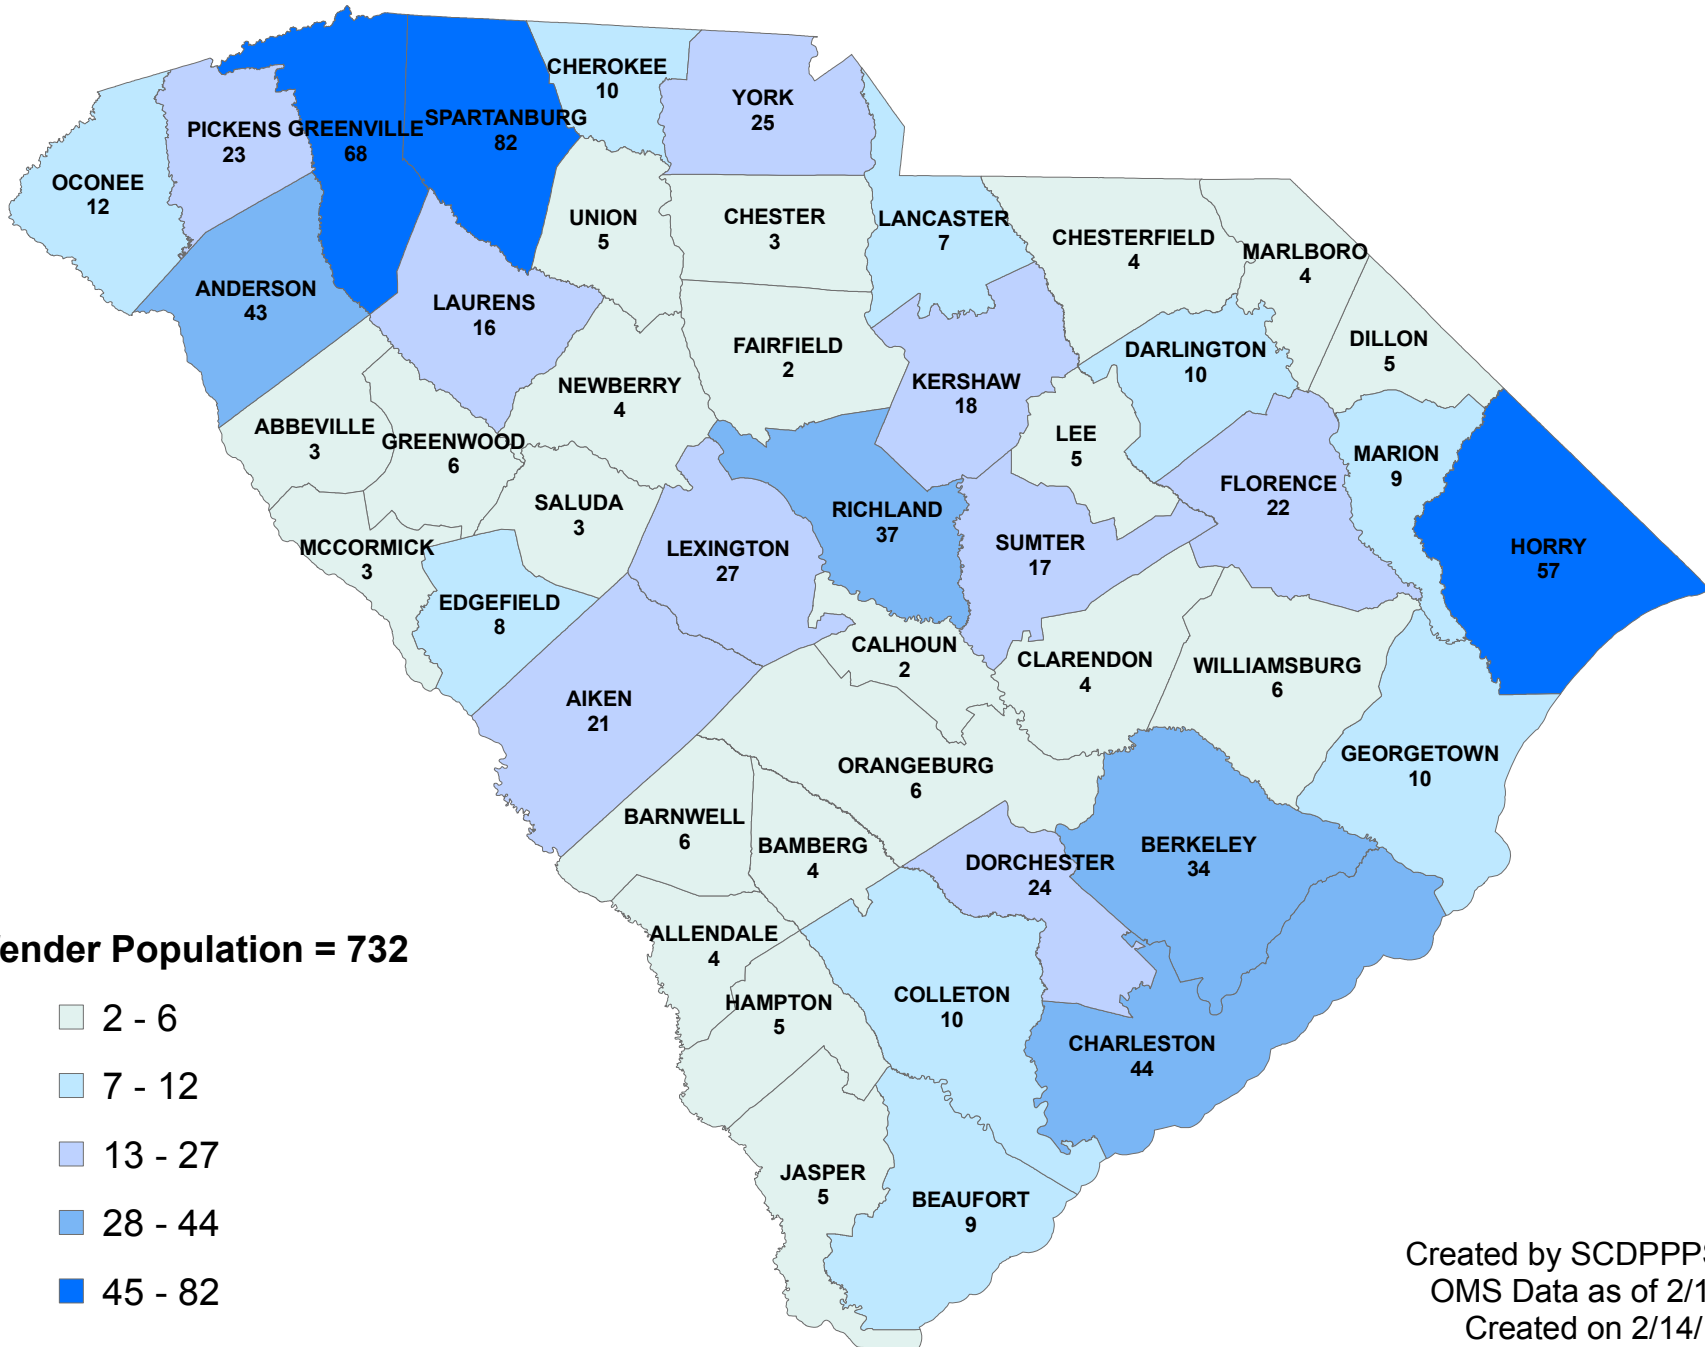

SCDPPPS Supervised Population with Current Sex Offense February 13, 2018

Created by SCDPPPS SDS
OMS Data as of 2/13/18
Created on 2/14/18