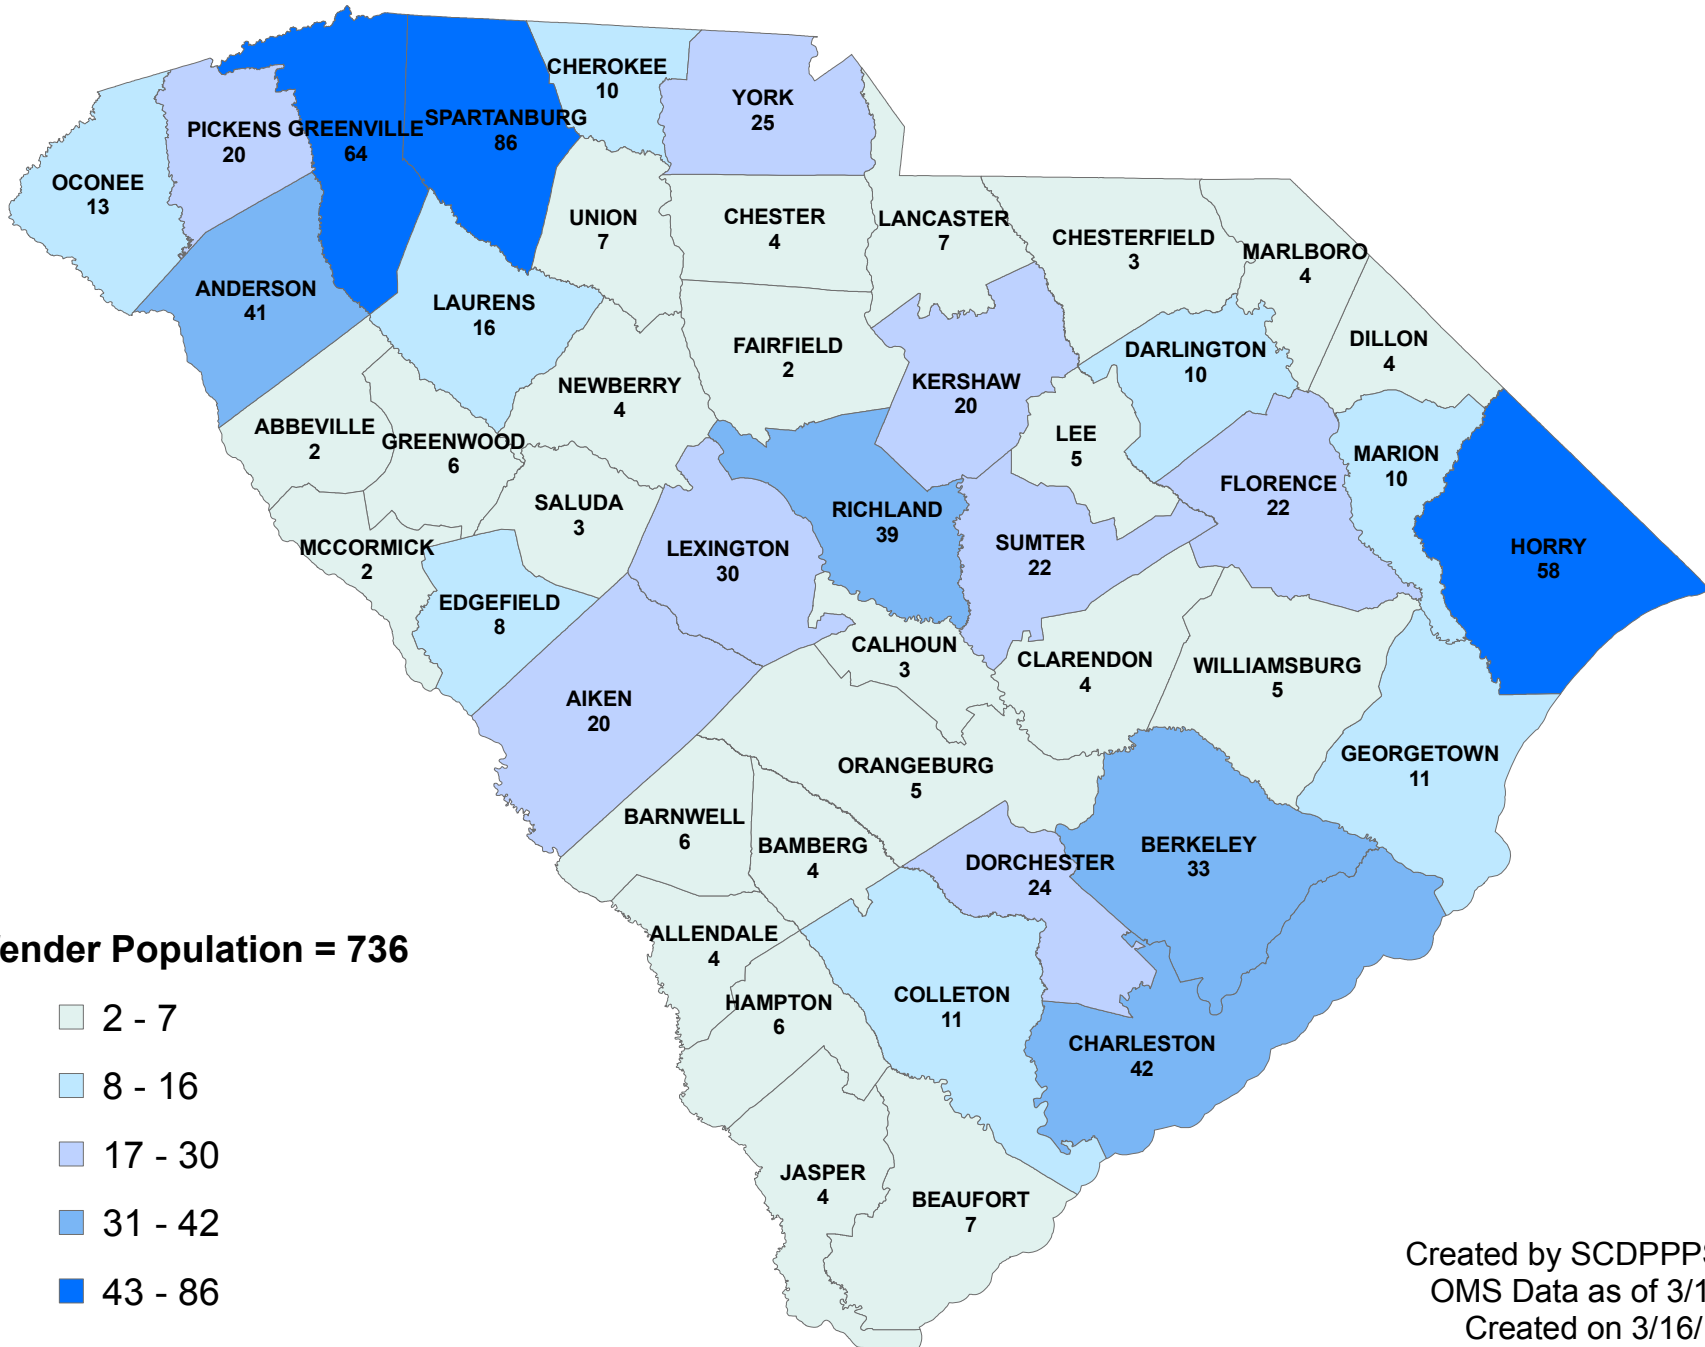

SCDPPPS Supervised Population with Current Sex Offense March 15, 2018

Created by SCDPPPS SDS
OMS Data as of 3/15/18
Created on 3/16/18