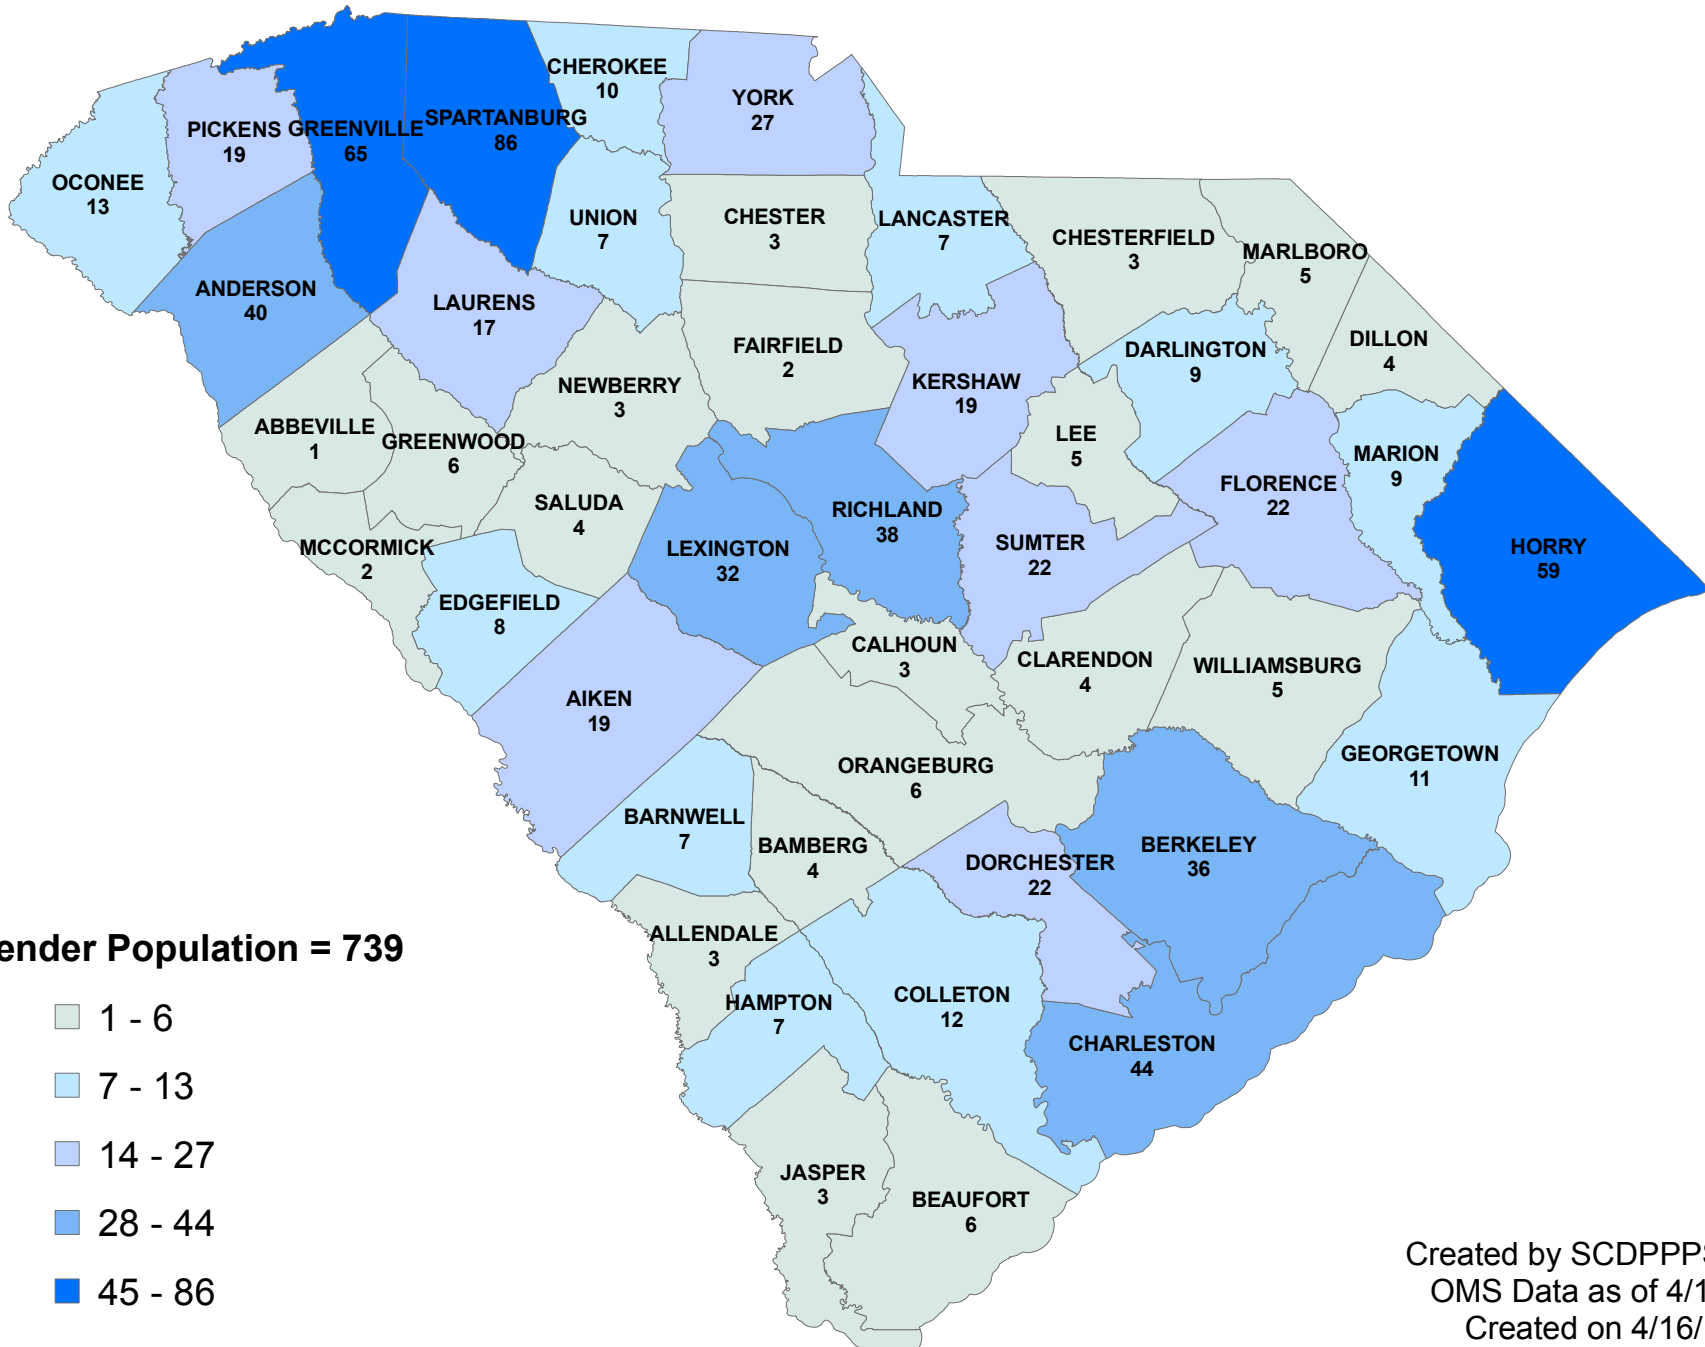

SCDPPPS Supervised Population with Current Sex Offense April 13, 2018

Created by SCDPPPS SDS
OMS Data as of 4/13/18
Created on 4/16/18