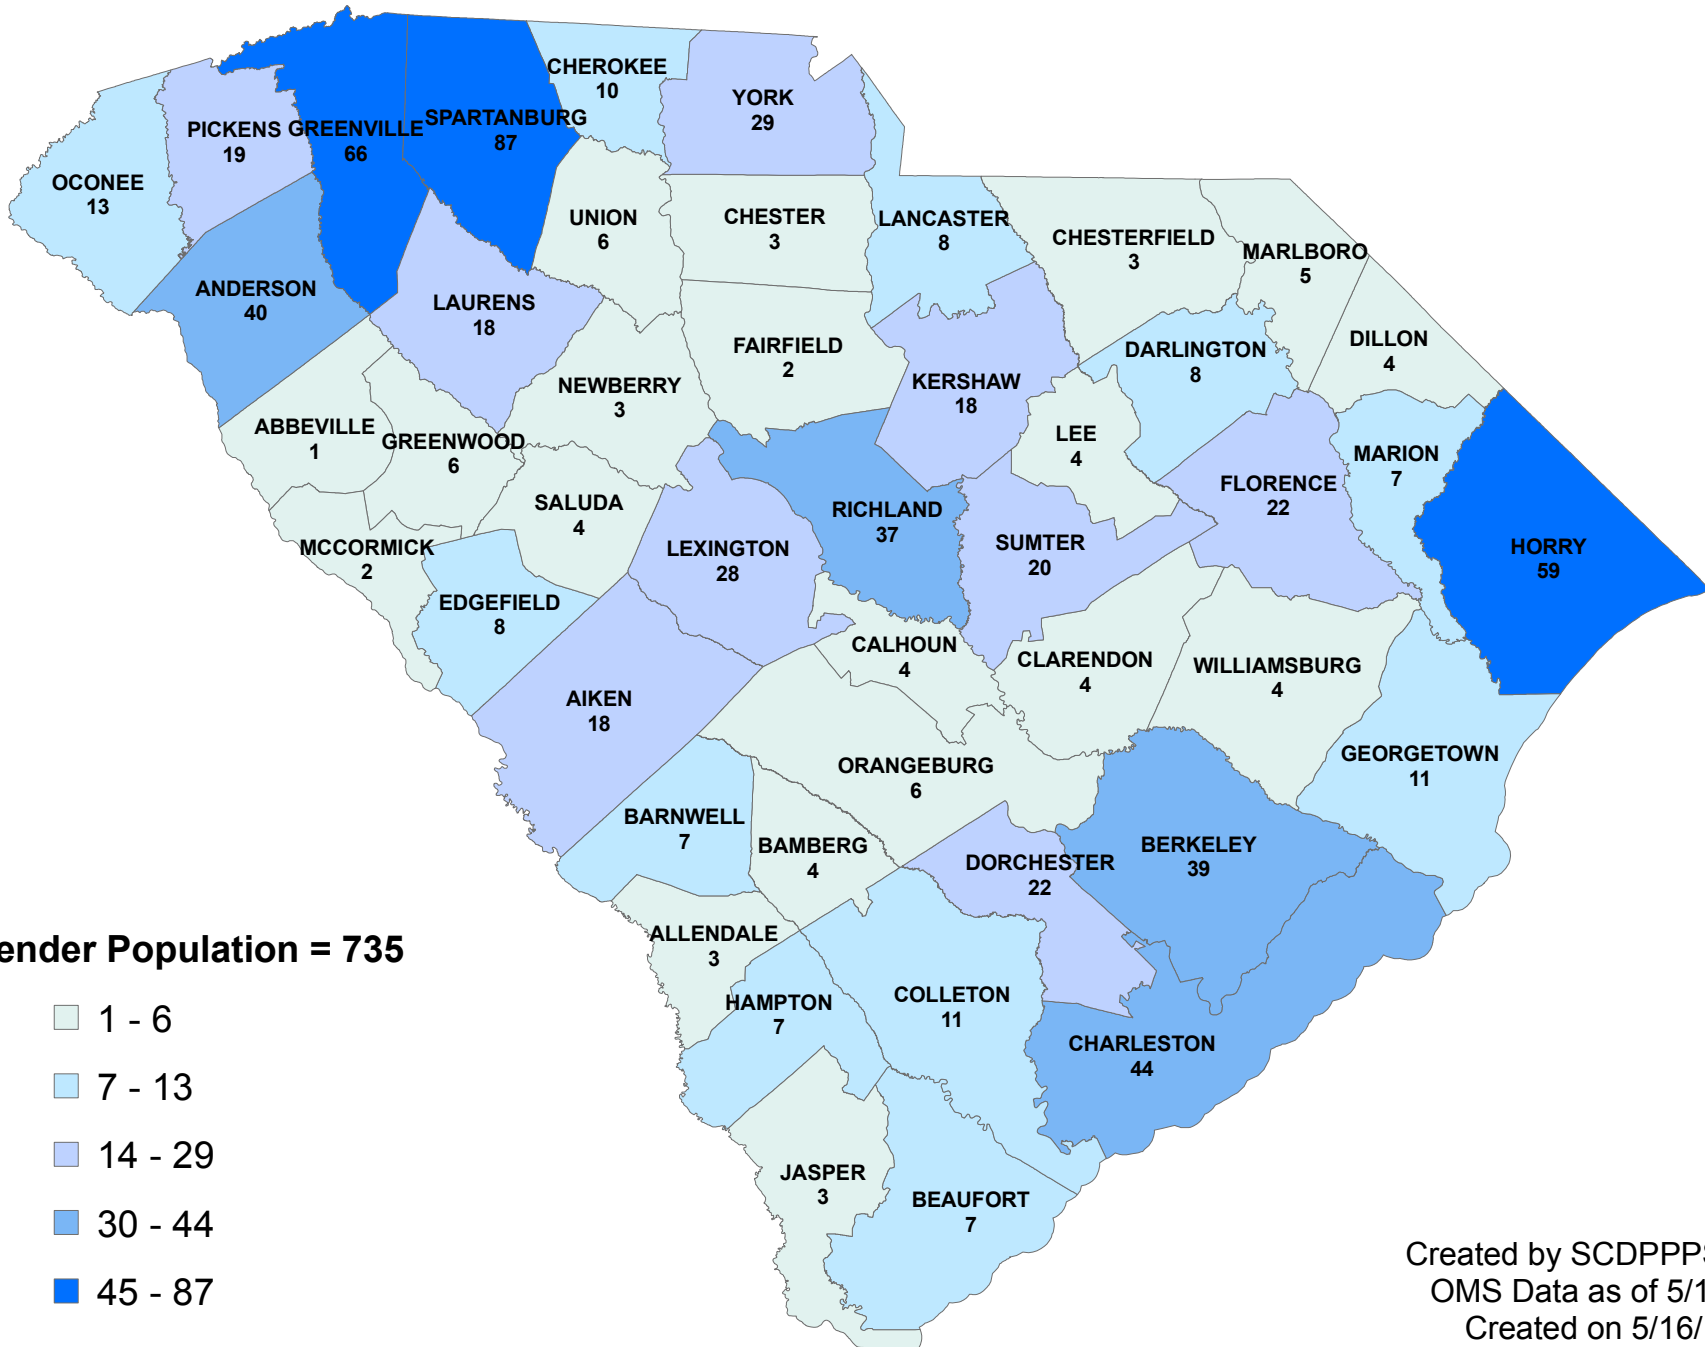

SCDPPPS Supervised Population with Current Sex Offense May 14, 2018

Created by SCDPPPS SDS
OMS Data as of 5/14/18
Created on 5/16/18