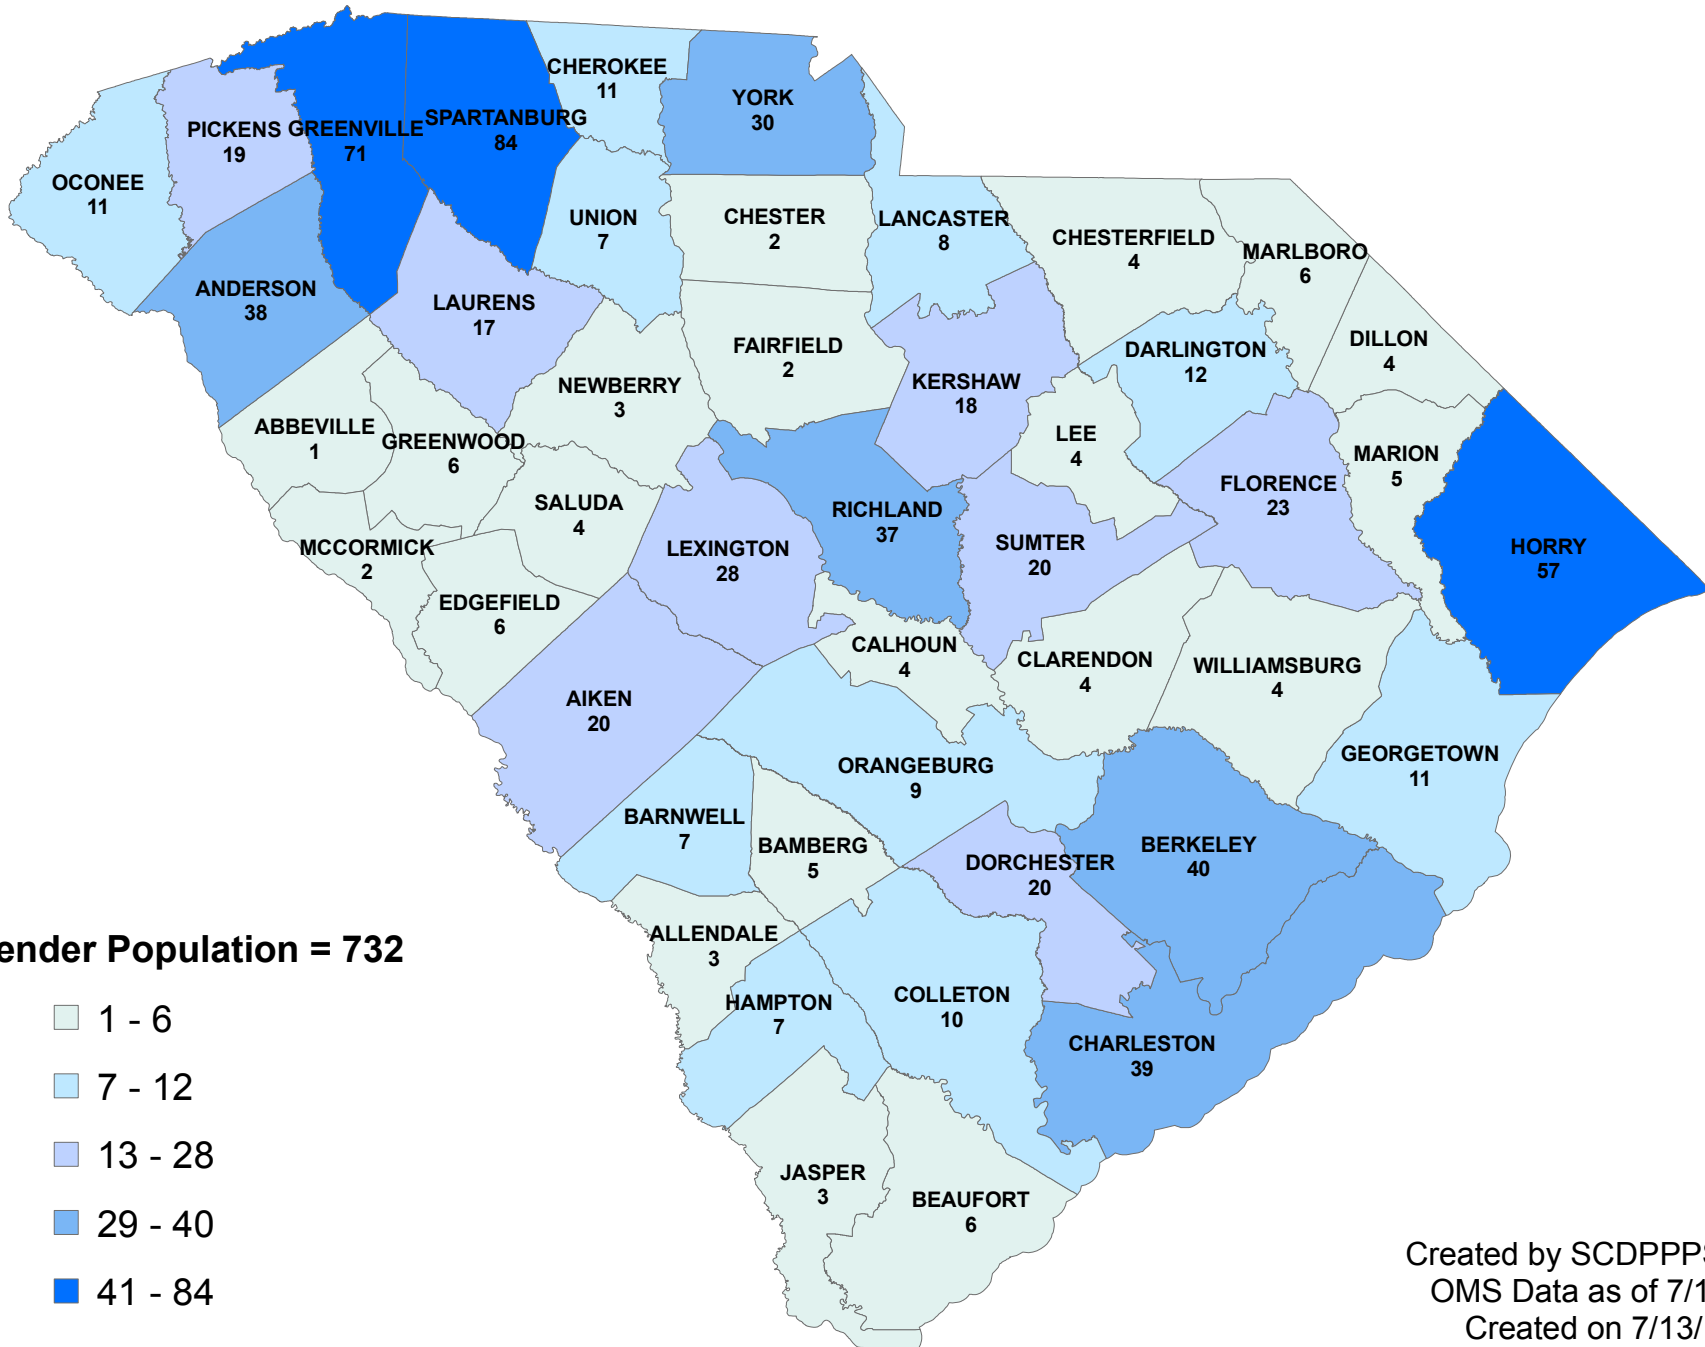

SCDPPPS Supervised Population with Current Sex Offense July 13, 2018

Created by SCDPPPS SDS
OMS Data as of 7/13/18
Created on 7/13/18