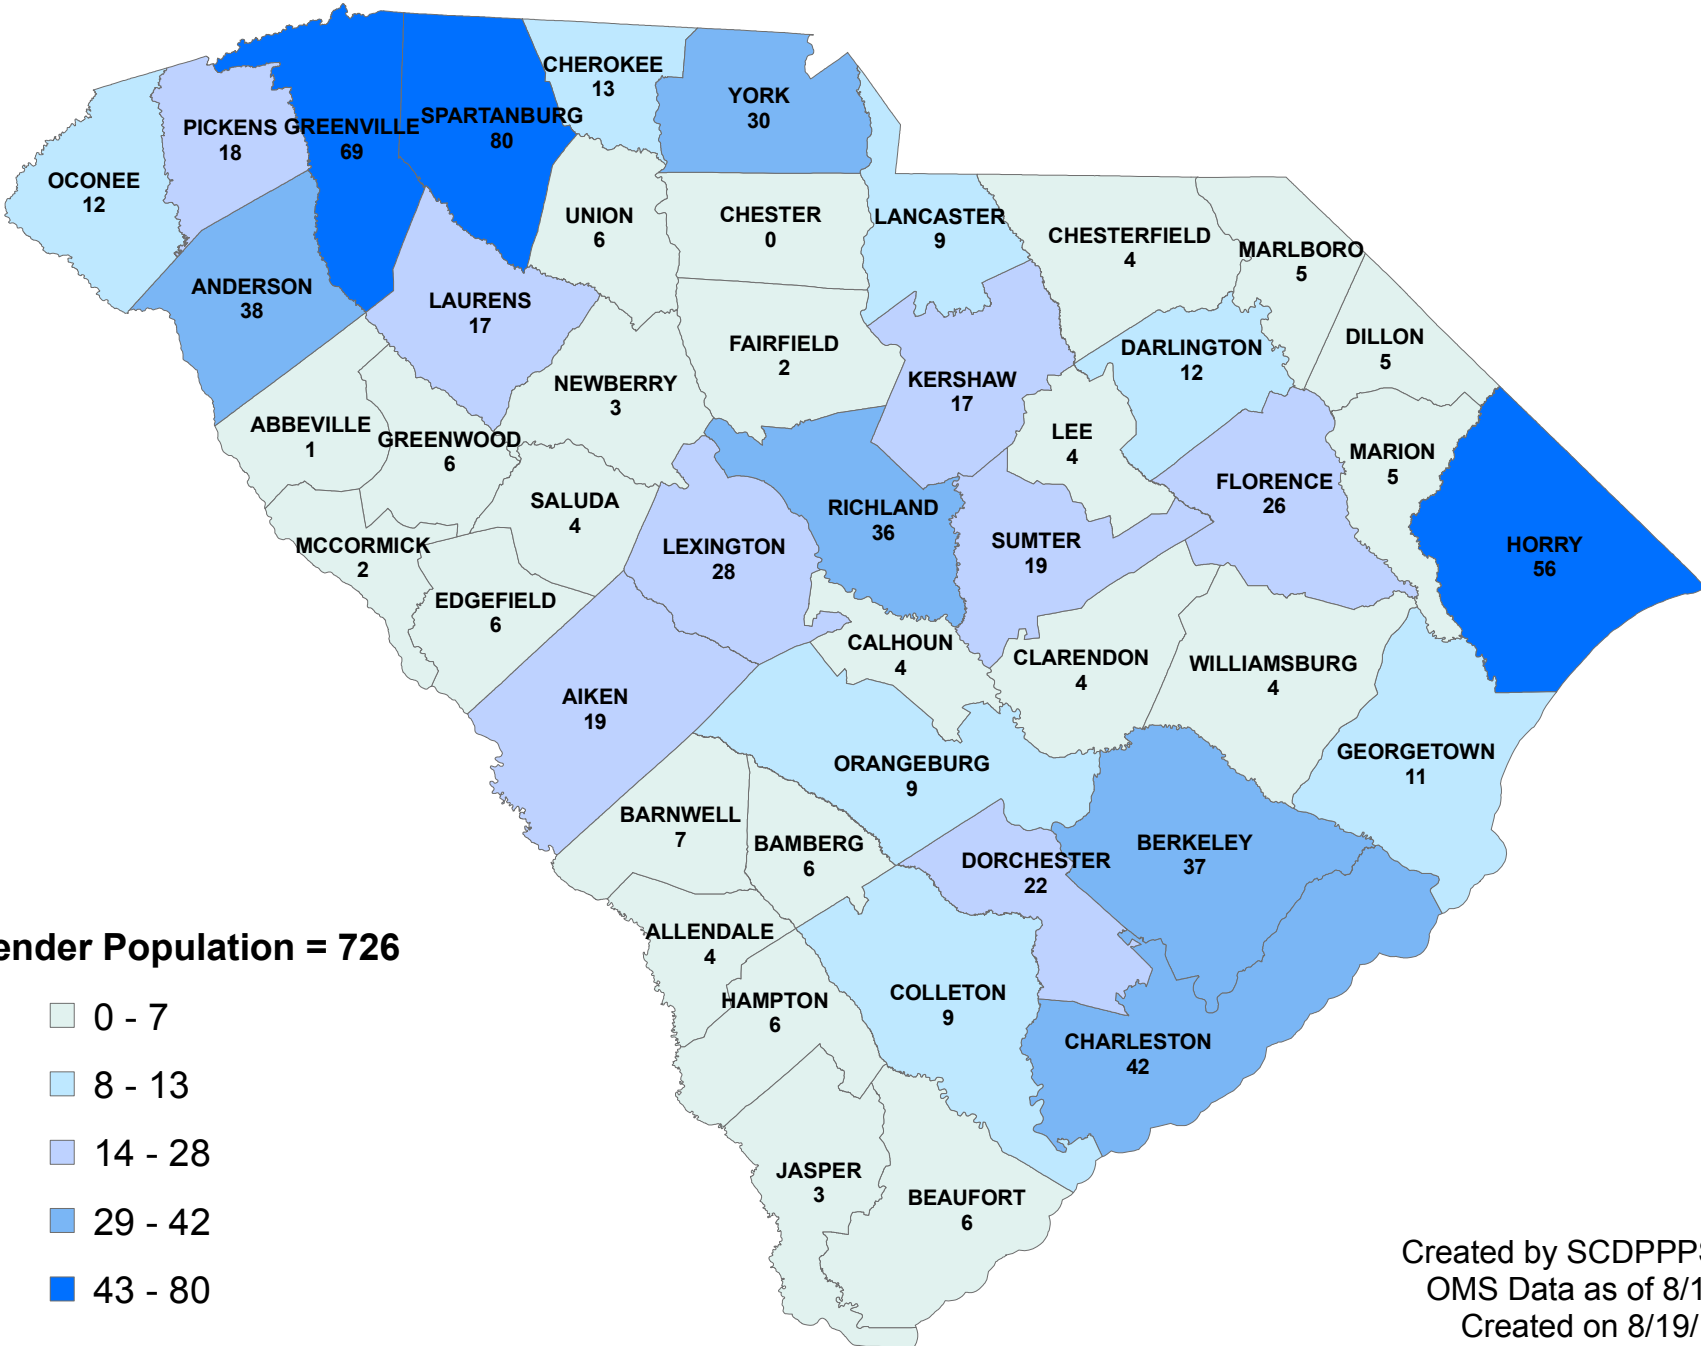

# SCDPPPS Supervised Population with Current Sex Offense August 13, 2018

Sex Offender Population = 726

- 0 - 7
- 8 - 13
- 14 - 28
- 29 - 42
- 43 - 80

Created by SCDPPPS SDS  
OMS Data as of 8/13/18  
Created on 8/19/18