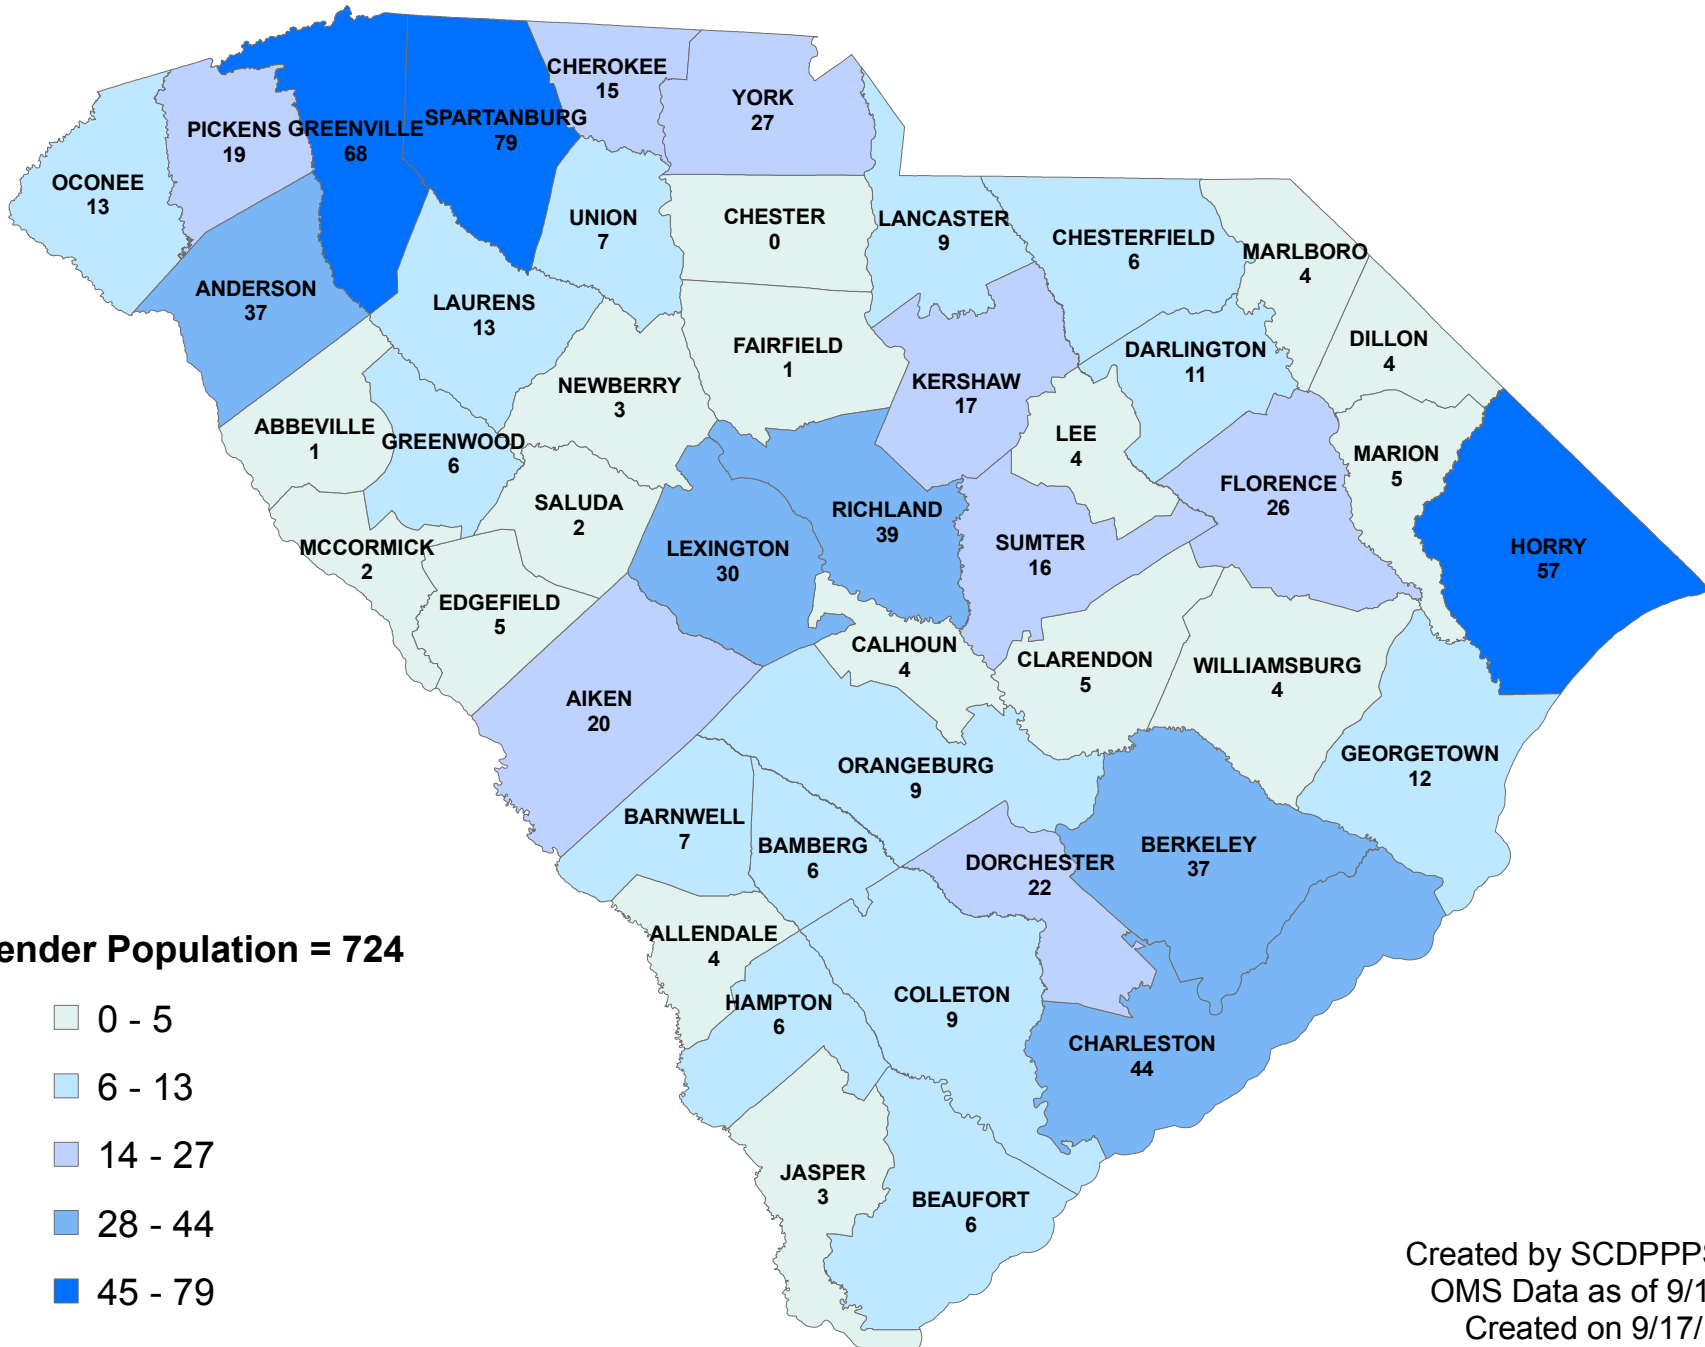

SCDPPPS Supervised Population with Current Sex Offense September 17, 2018

Created by SCDPPPS SDS
OMS Data as of 9/17/18
Created on 9/17/18