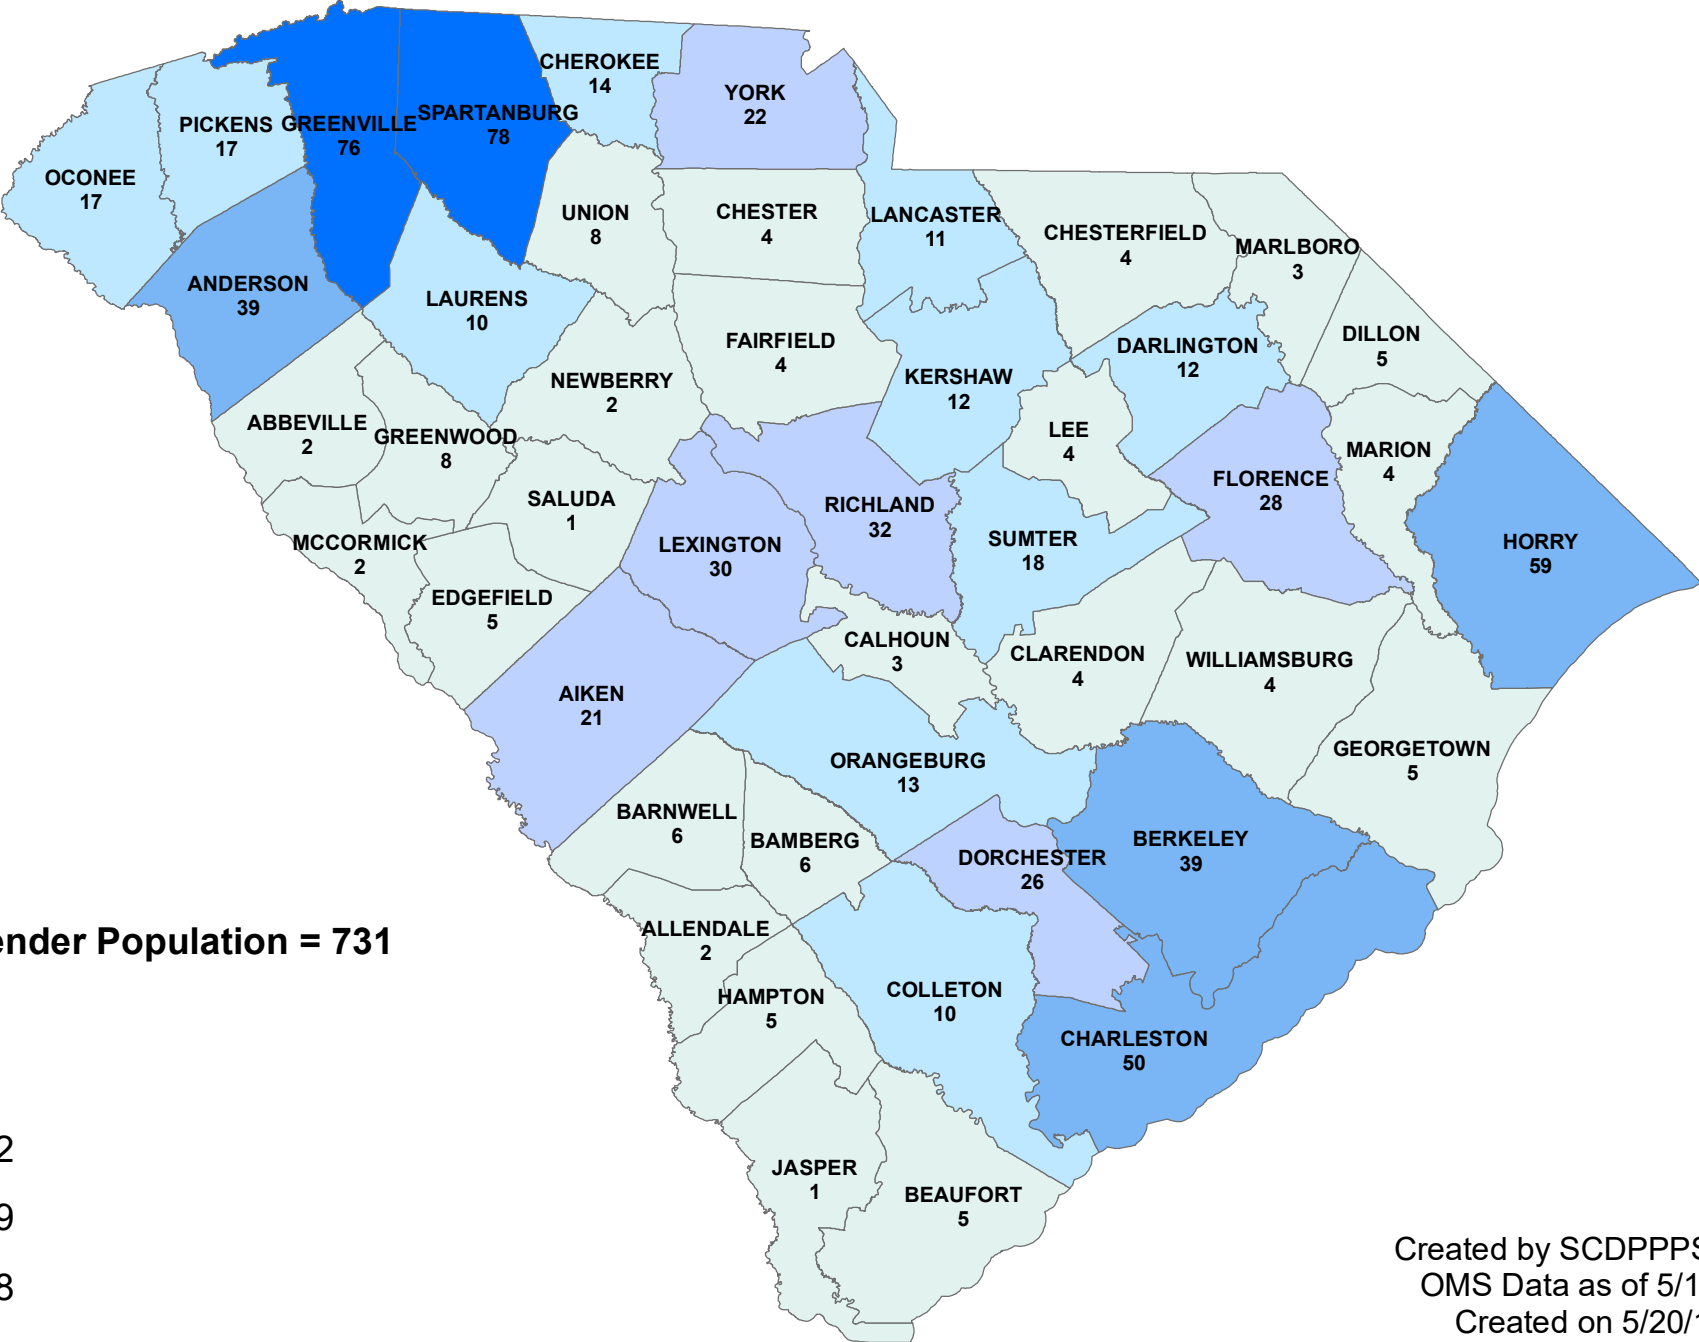

SCDPPPS Supervised Population with Current Sex Offense May 15, 2019

Created by SCDPPPS MPS
OMS Data as of 5/15/19
Created on 5/20/19