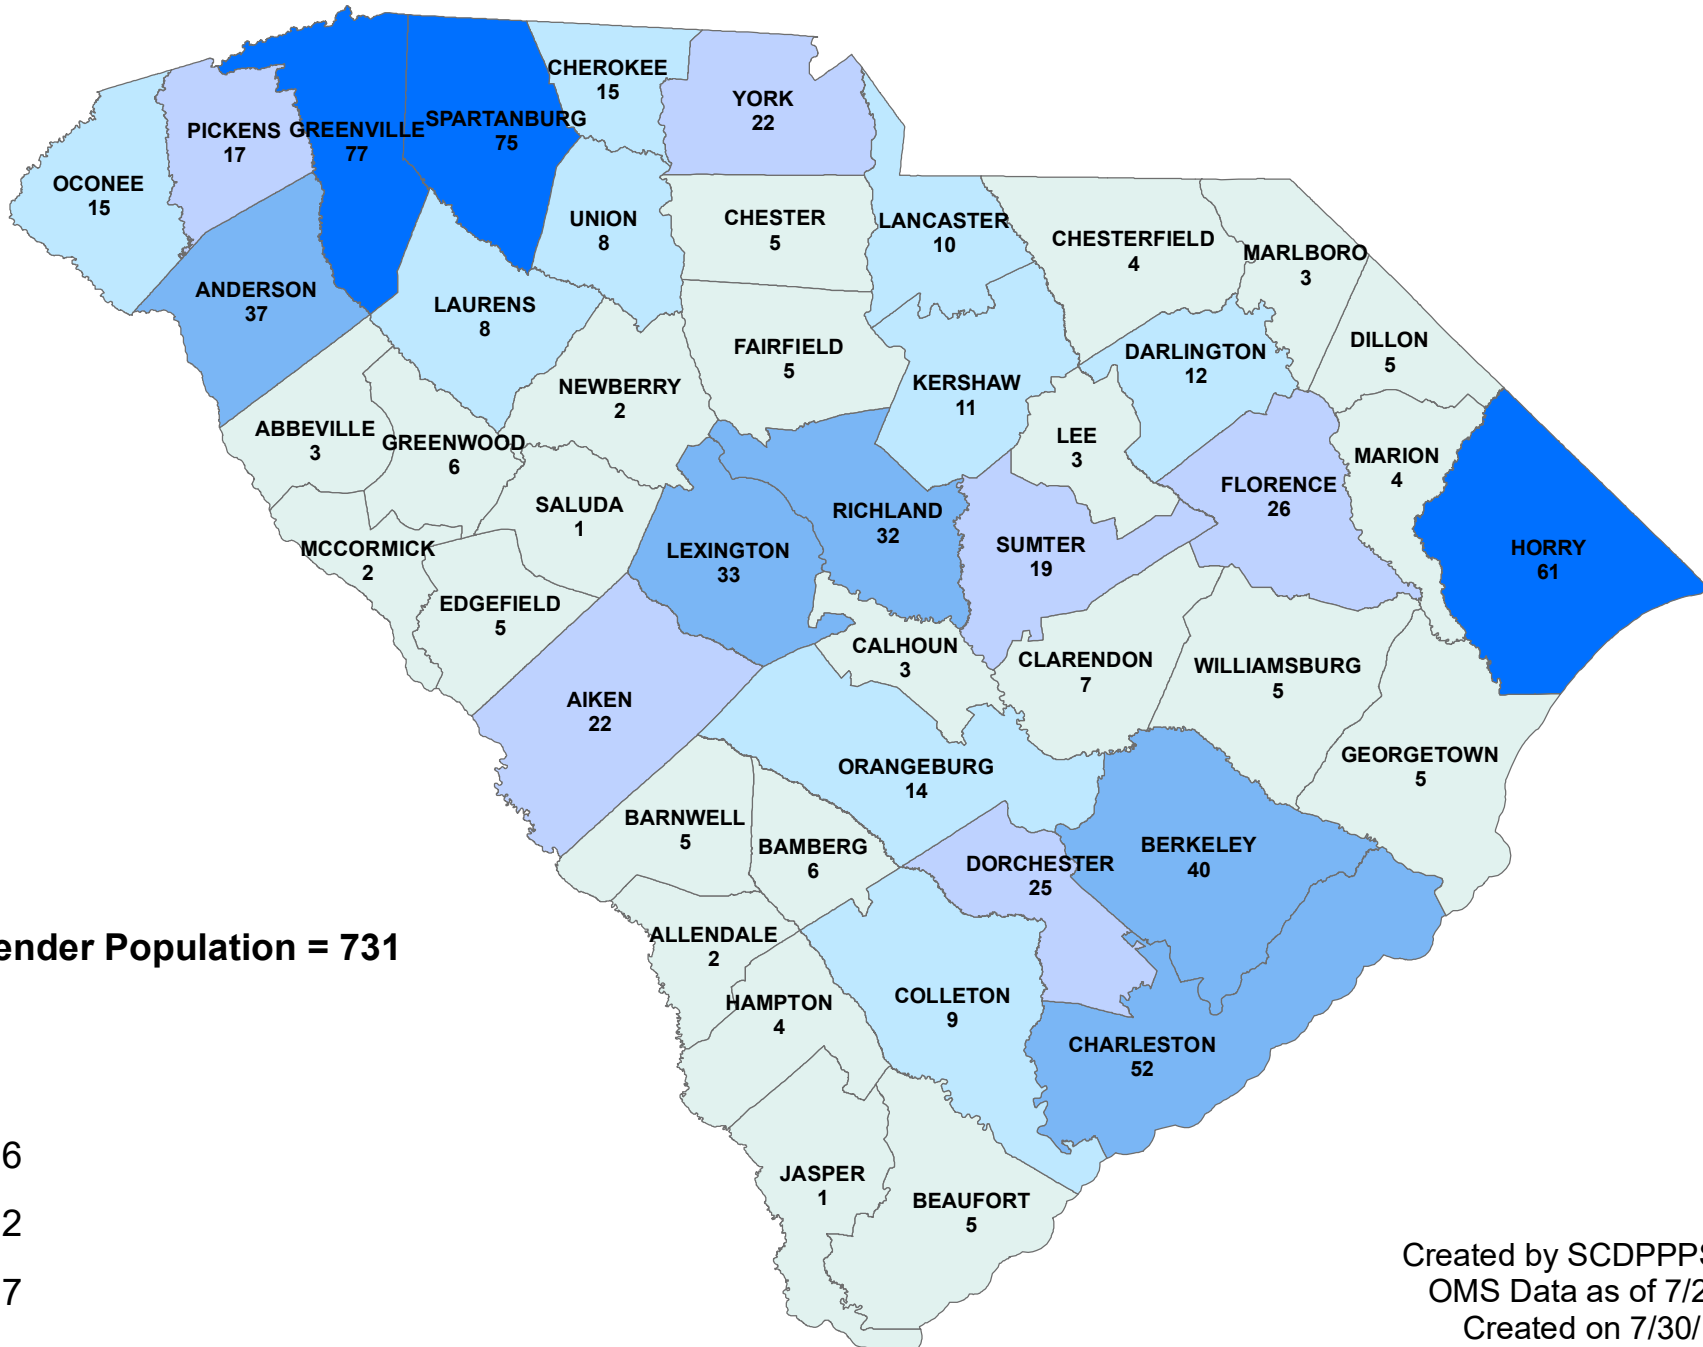

# SCDPPPS Supervised Population with Current Sex Offense July 24, 2019

Created by SCDPPPS MPS  
OMS Data as of 7/24/19  
Created on 7/30/19