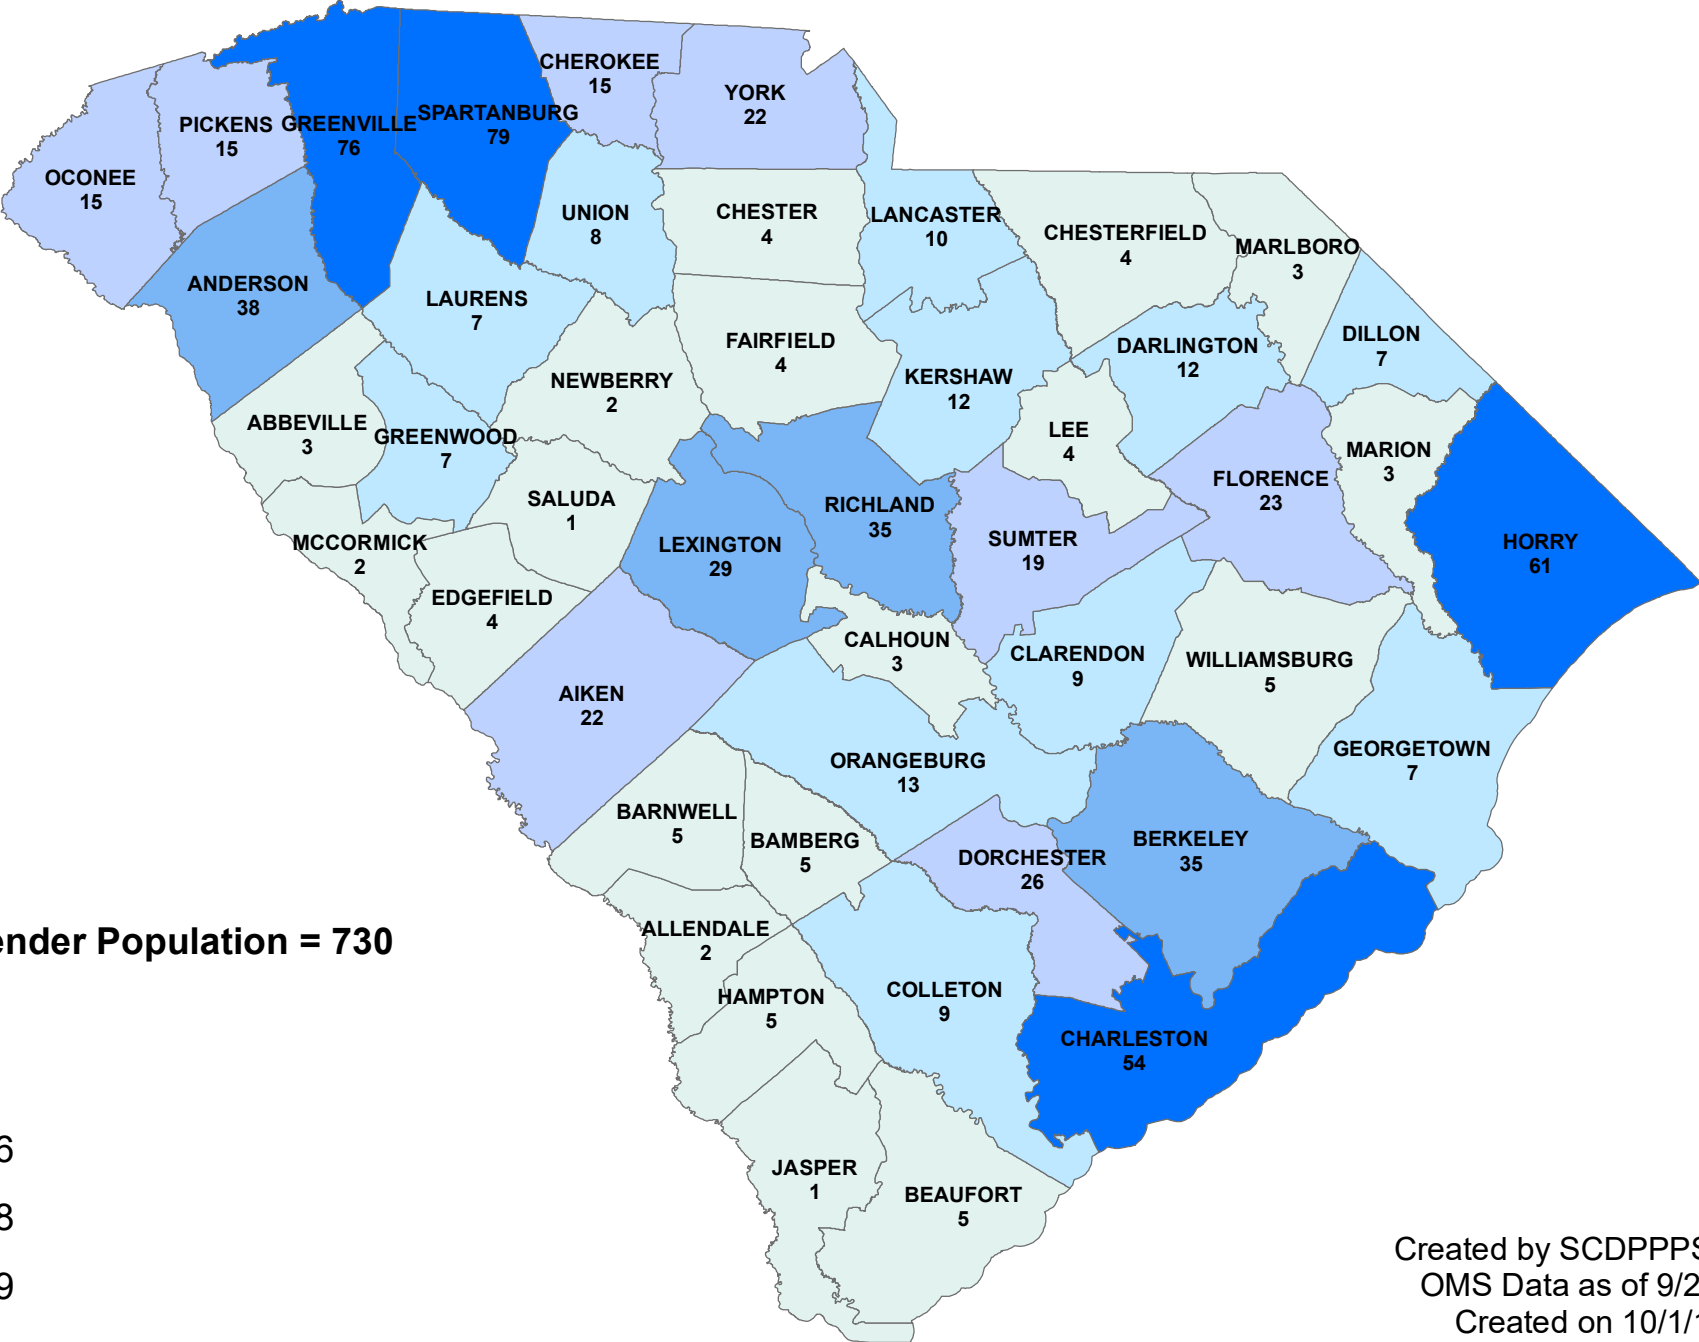

SCDPPPS Supervised Population with Current Sex Offense September 24, 2019

Created by SCDPPPS MPS
OMS Data as of 9/24/19
Created on 10/1/19