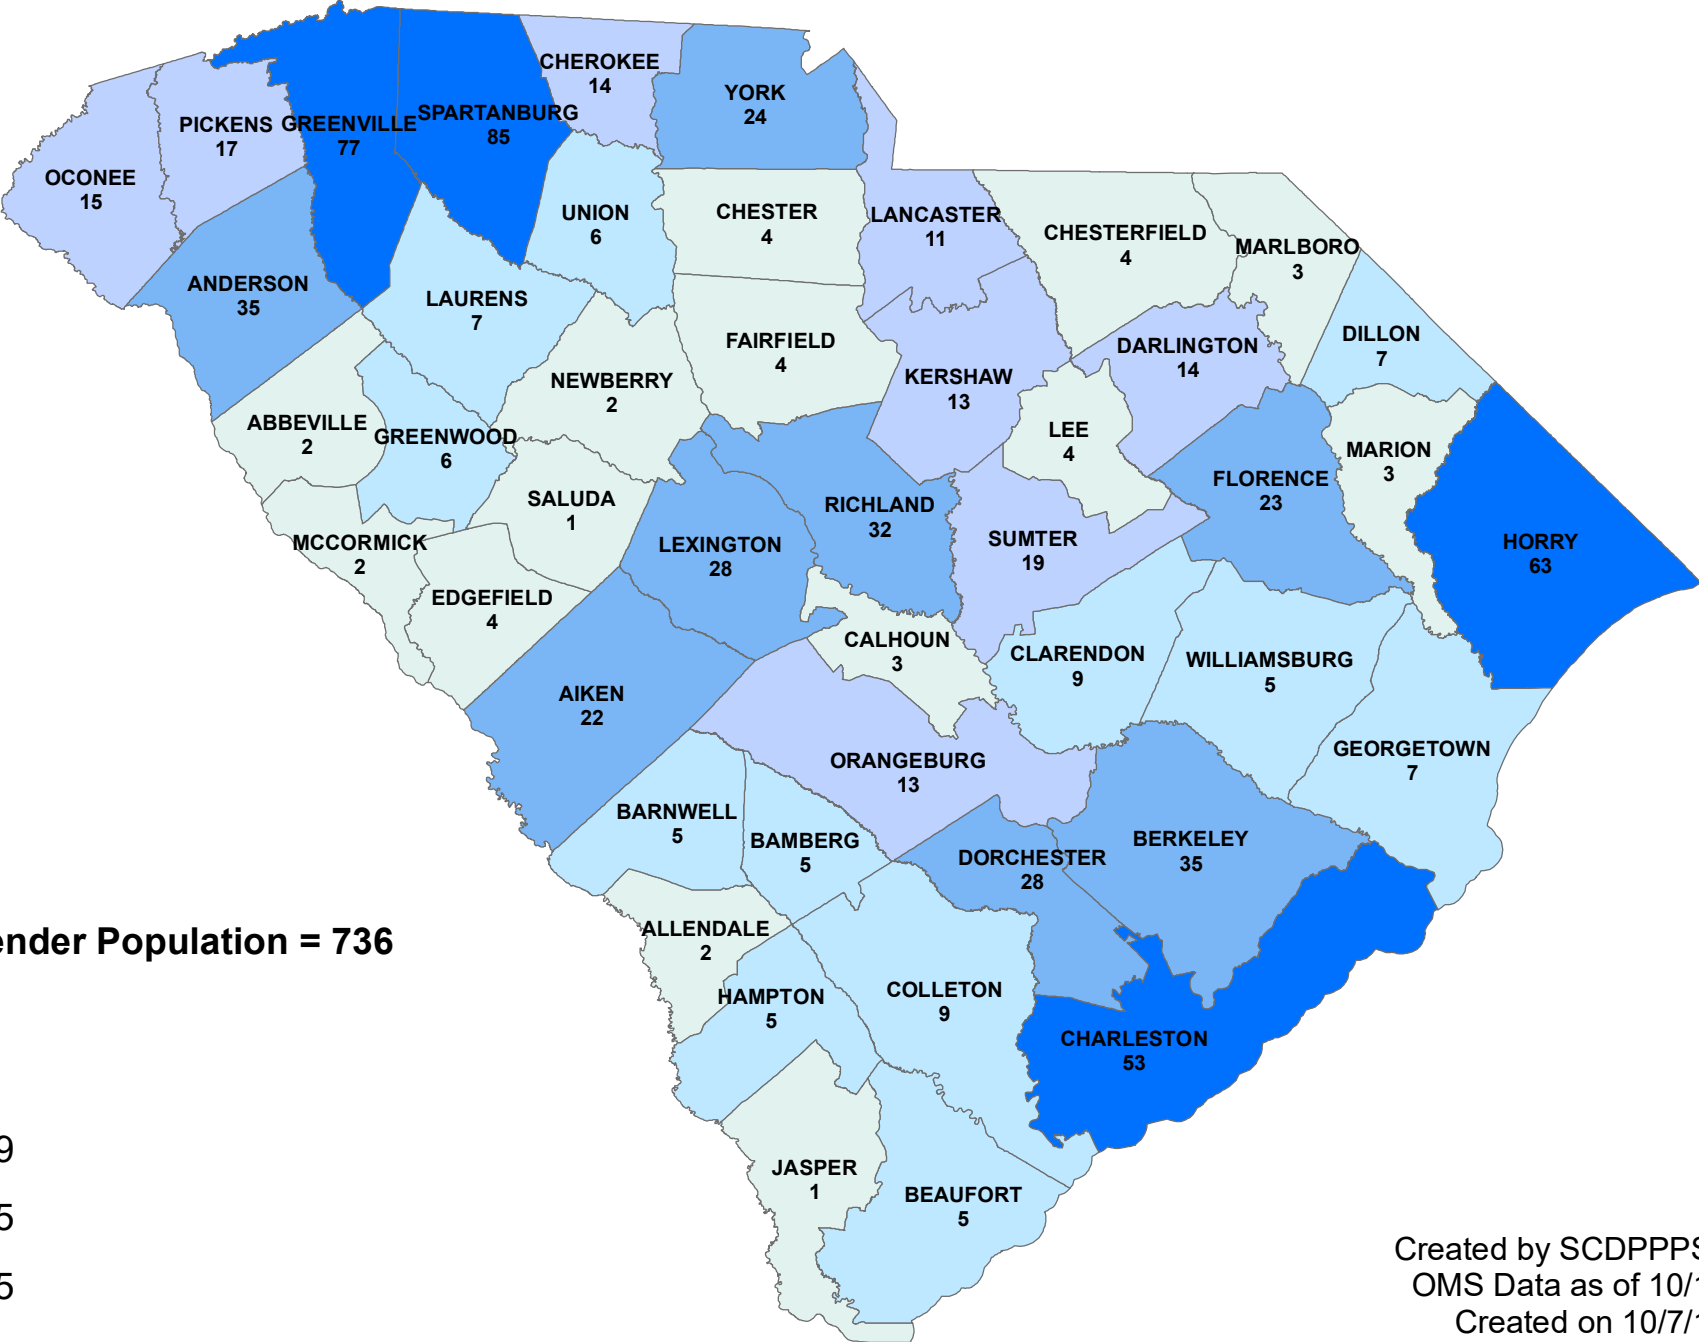

SCDPPPS Supervised Population with Current Sex Offense October 14, 2019

- 1 - 4
- 5 - 9
- 10 - 19
- 20 - 35
- 36 - 85

Created by SCDPPPS MPS
OMS Data as of 10/14/19
Created on 10/7/19