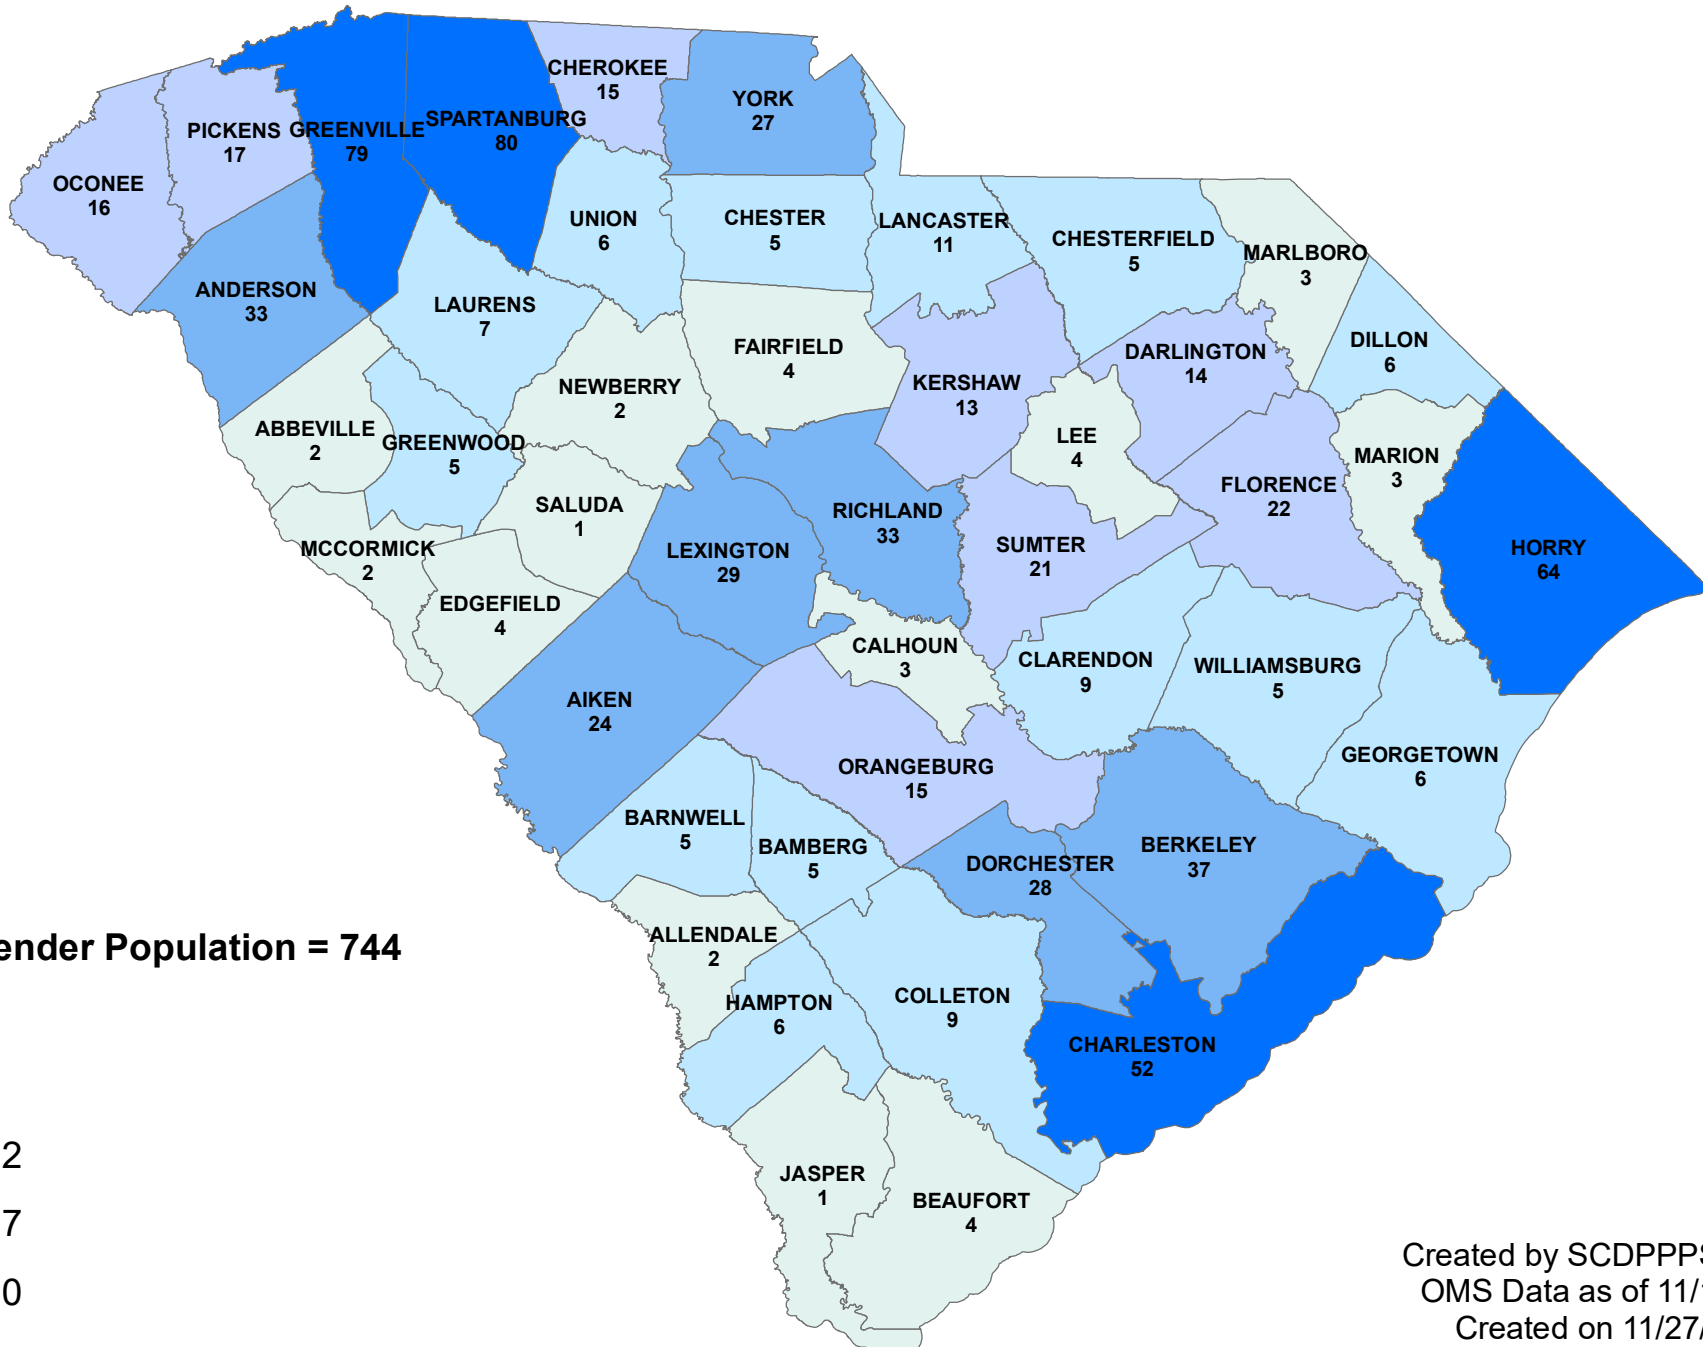

SCDPPPS Supervised Population with Current Sex Offense November 14, 2019

Created by SCDPPPS MPS
OMS Data as of 11/14/19
Created on 11/27/19