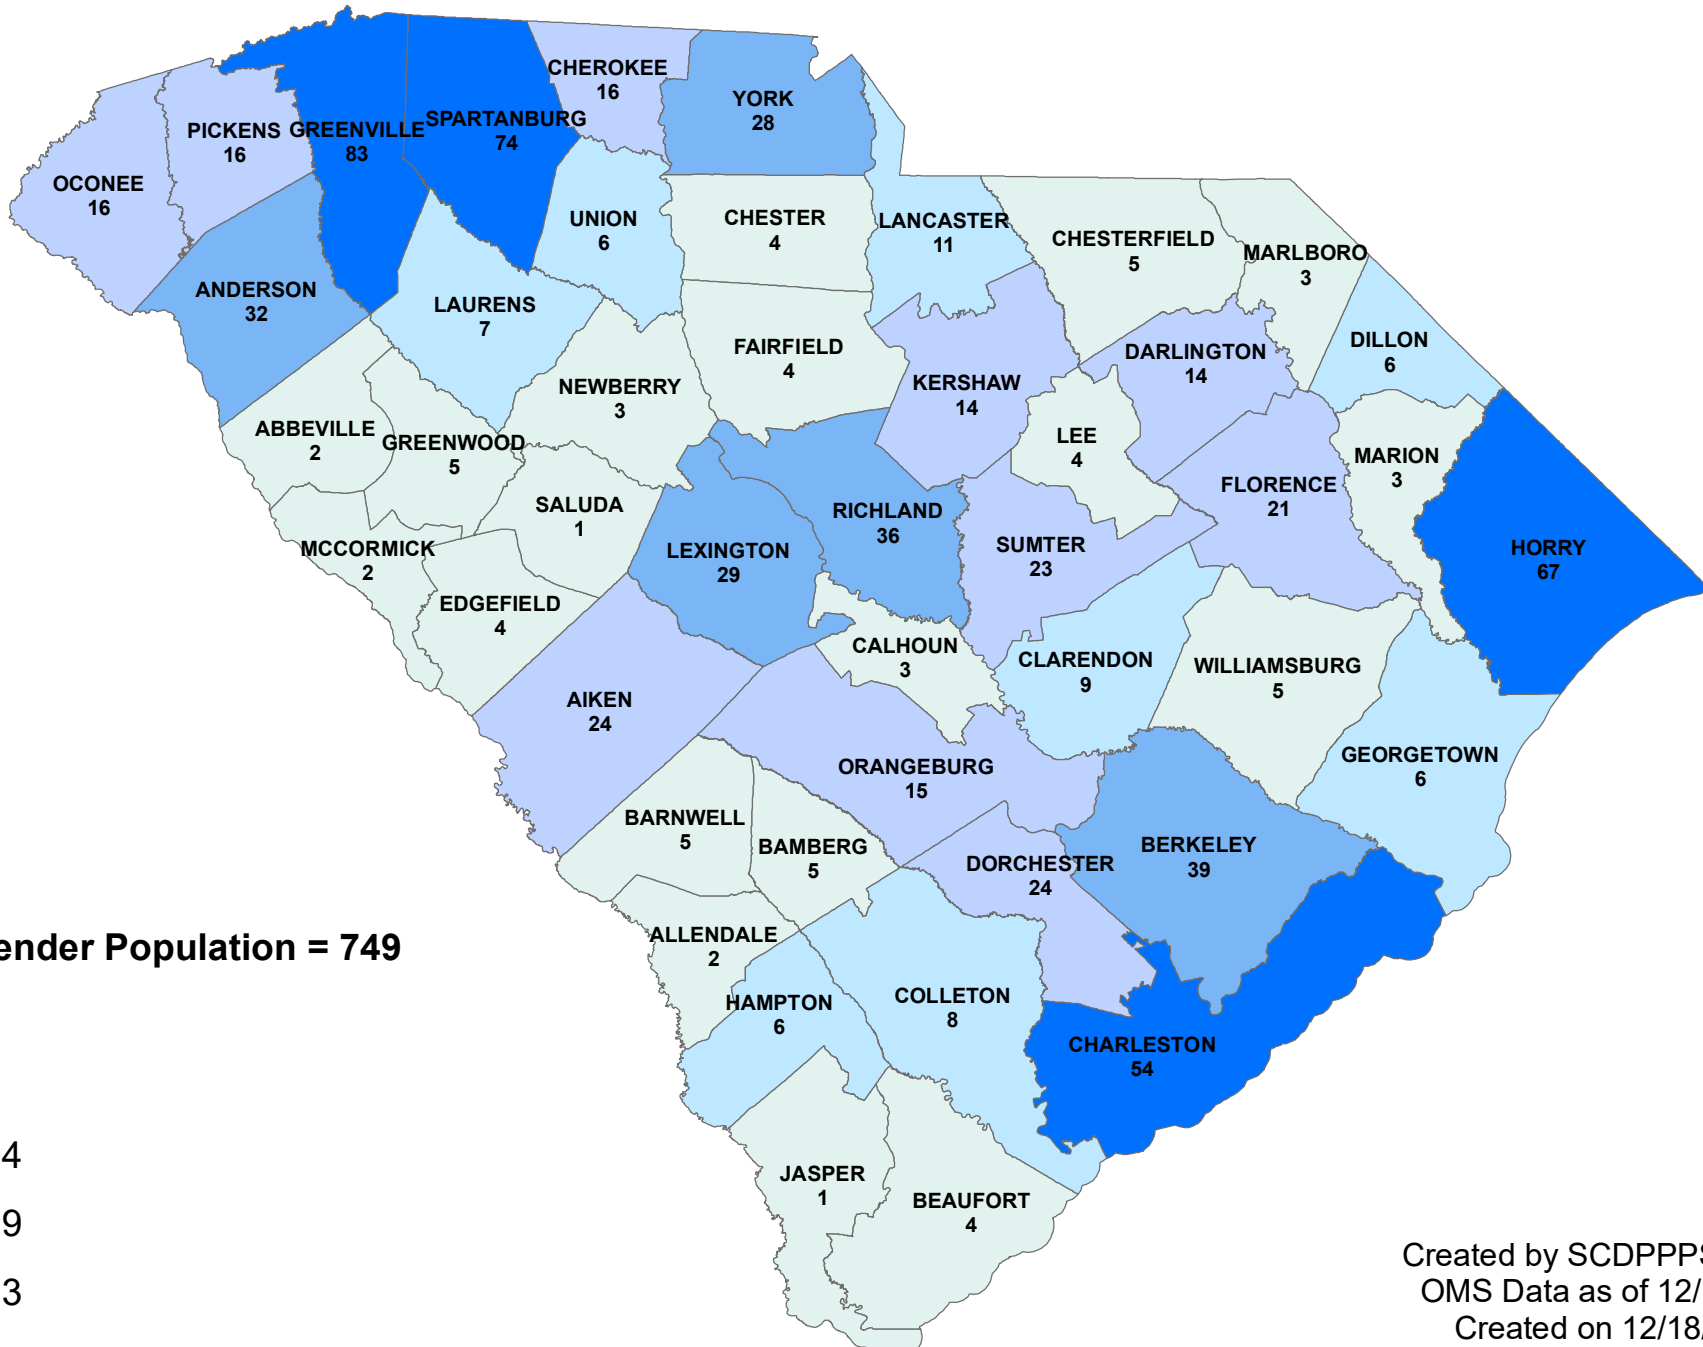

SCDPPPS Supervised Population with Current Sex Offense December 11, 2019

Created by SCDPPPS MPS
OMS Data as of 12/11/19
Created on 12/18/19