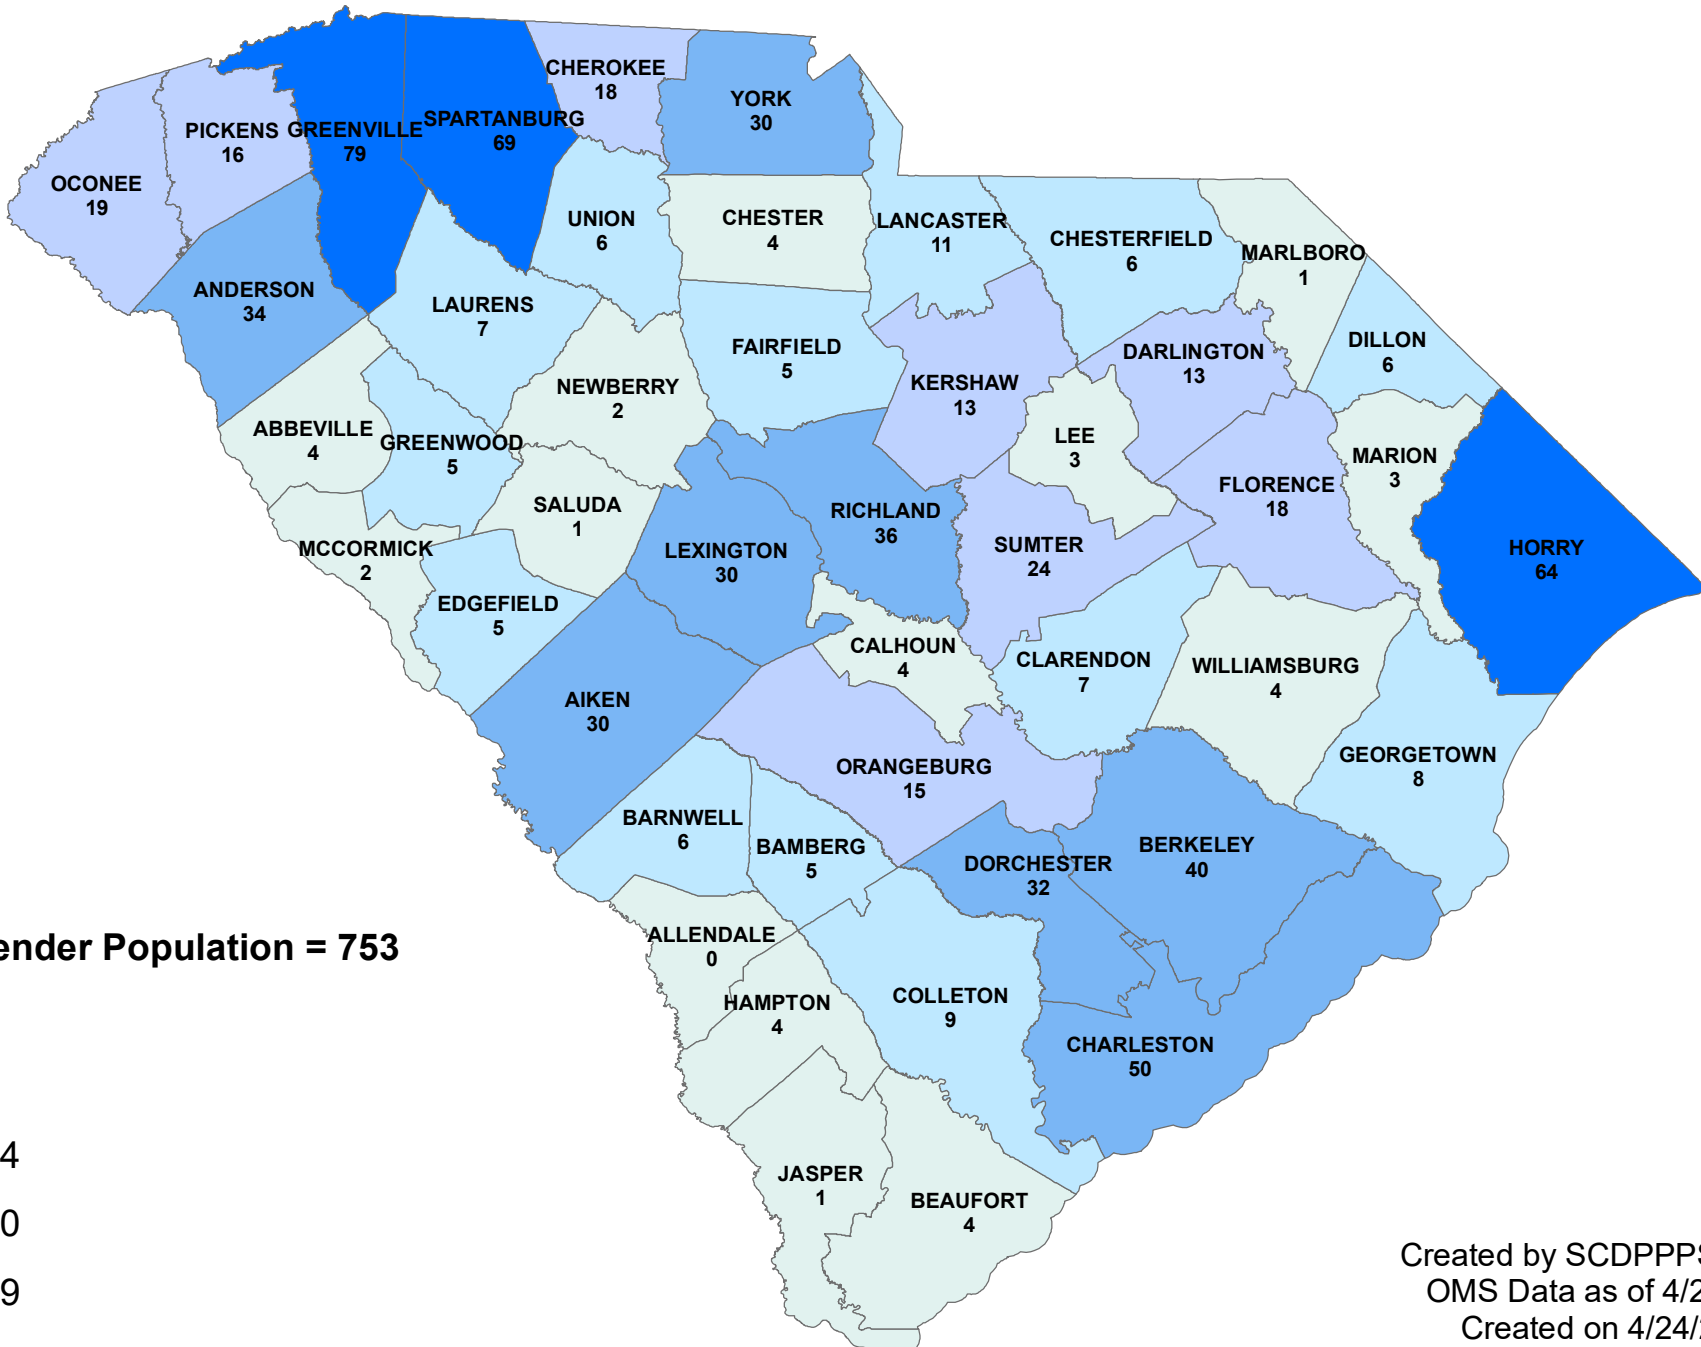

SCDPPPS Supervised Population with Current Sex Offense April 23, 2020

Created by SCDPPPS MPS
OMS Data as of 4/23/20
Created on 4/24/20