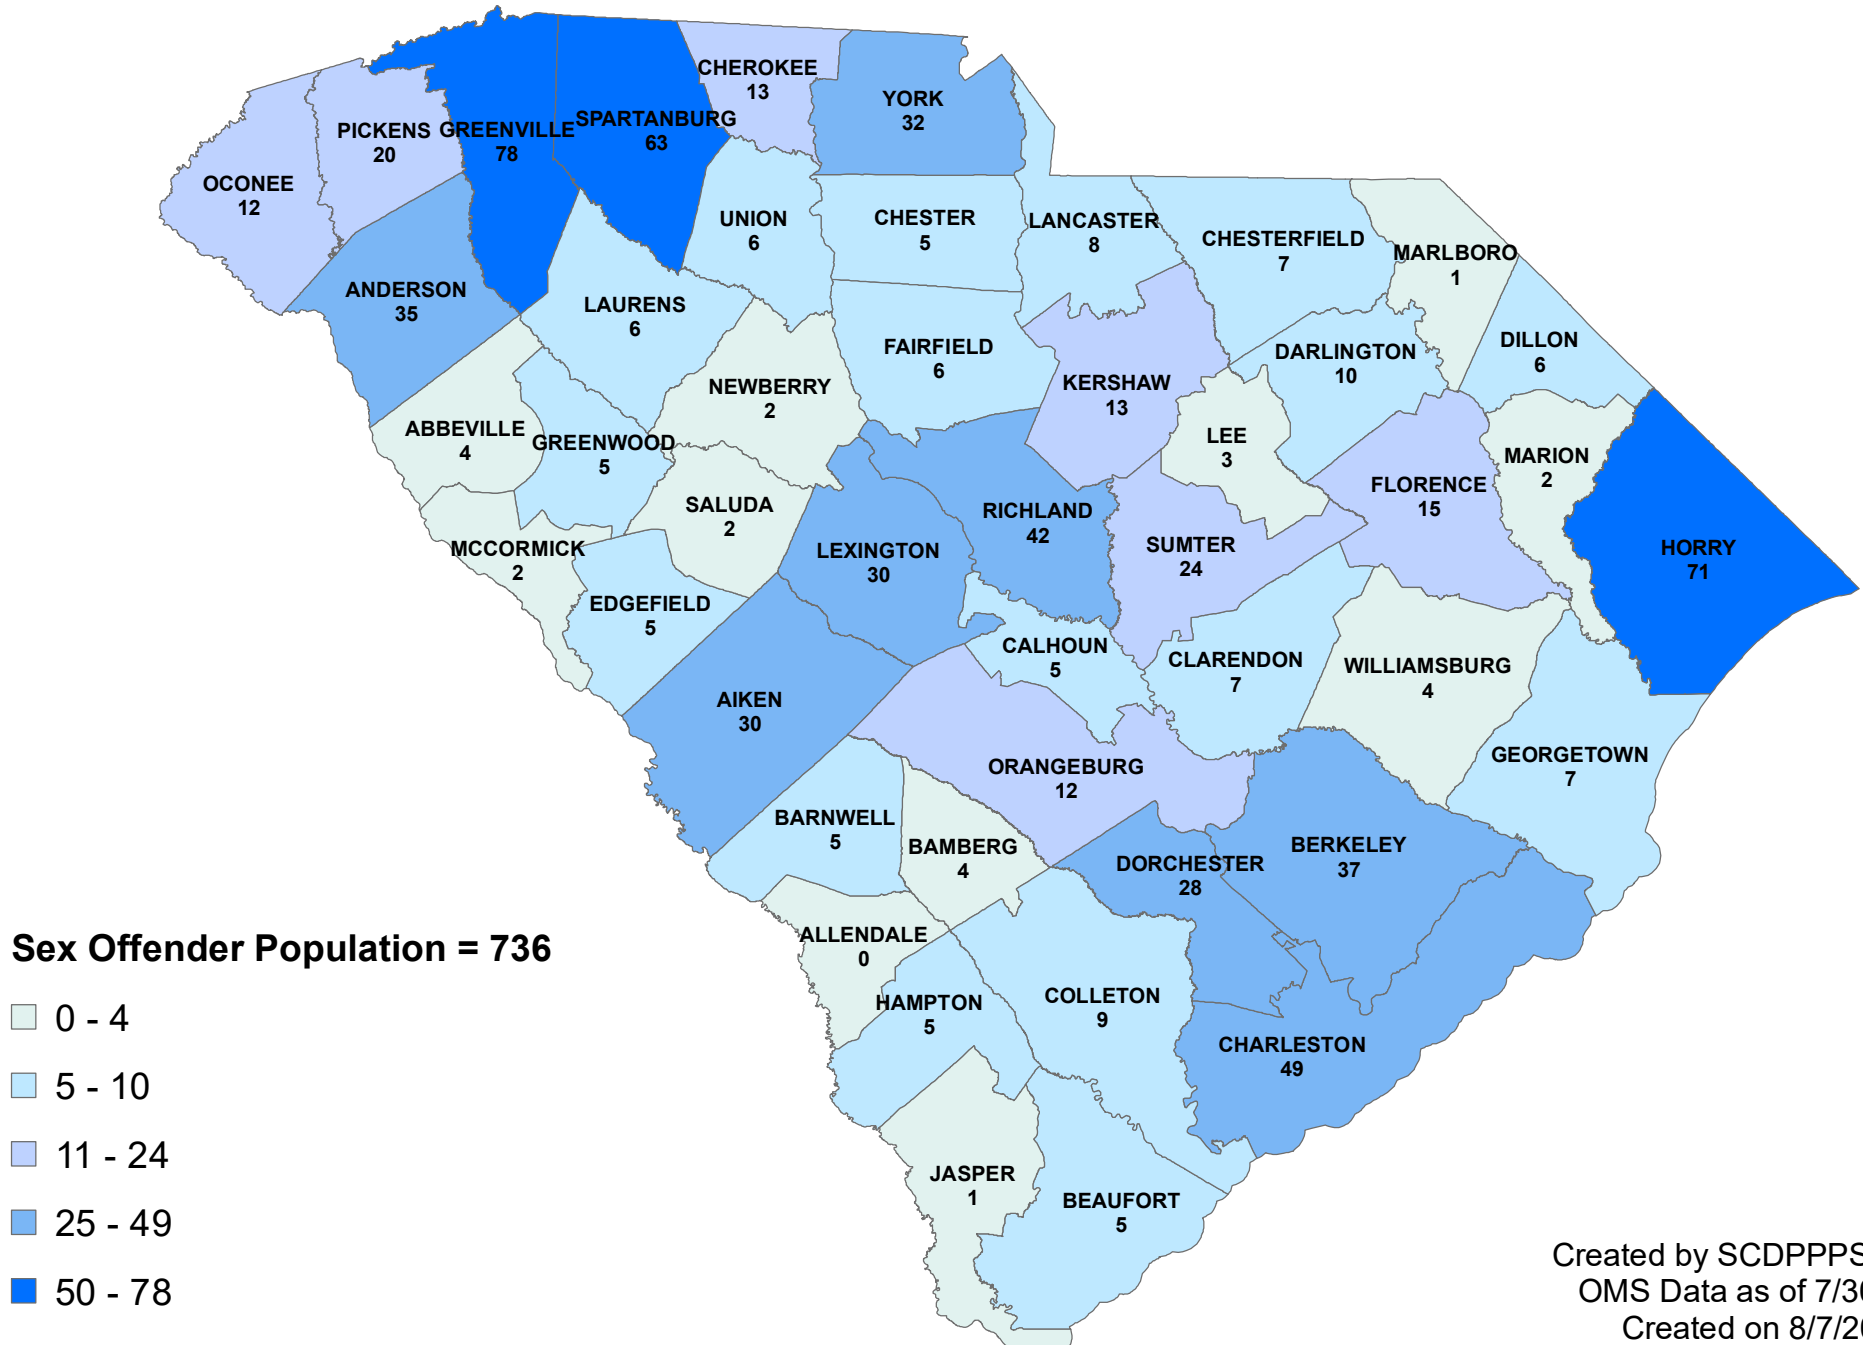

SCDPPPS Supervised Population with Current Sex Offense July 30, 2020

Created by SCDPPPS MPS
OMS Data as of 7/30/20
Created on 8/7/20