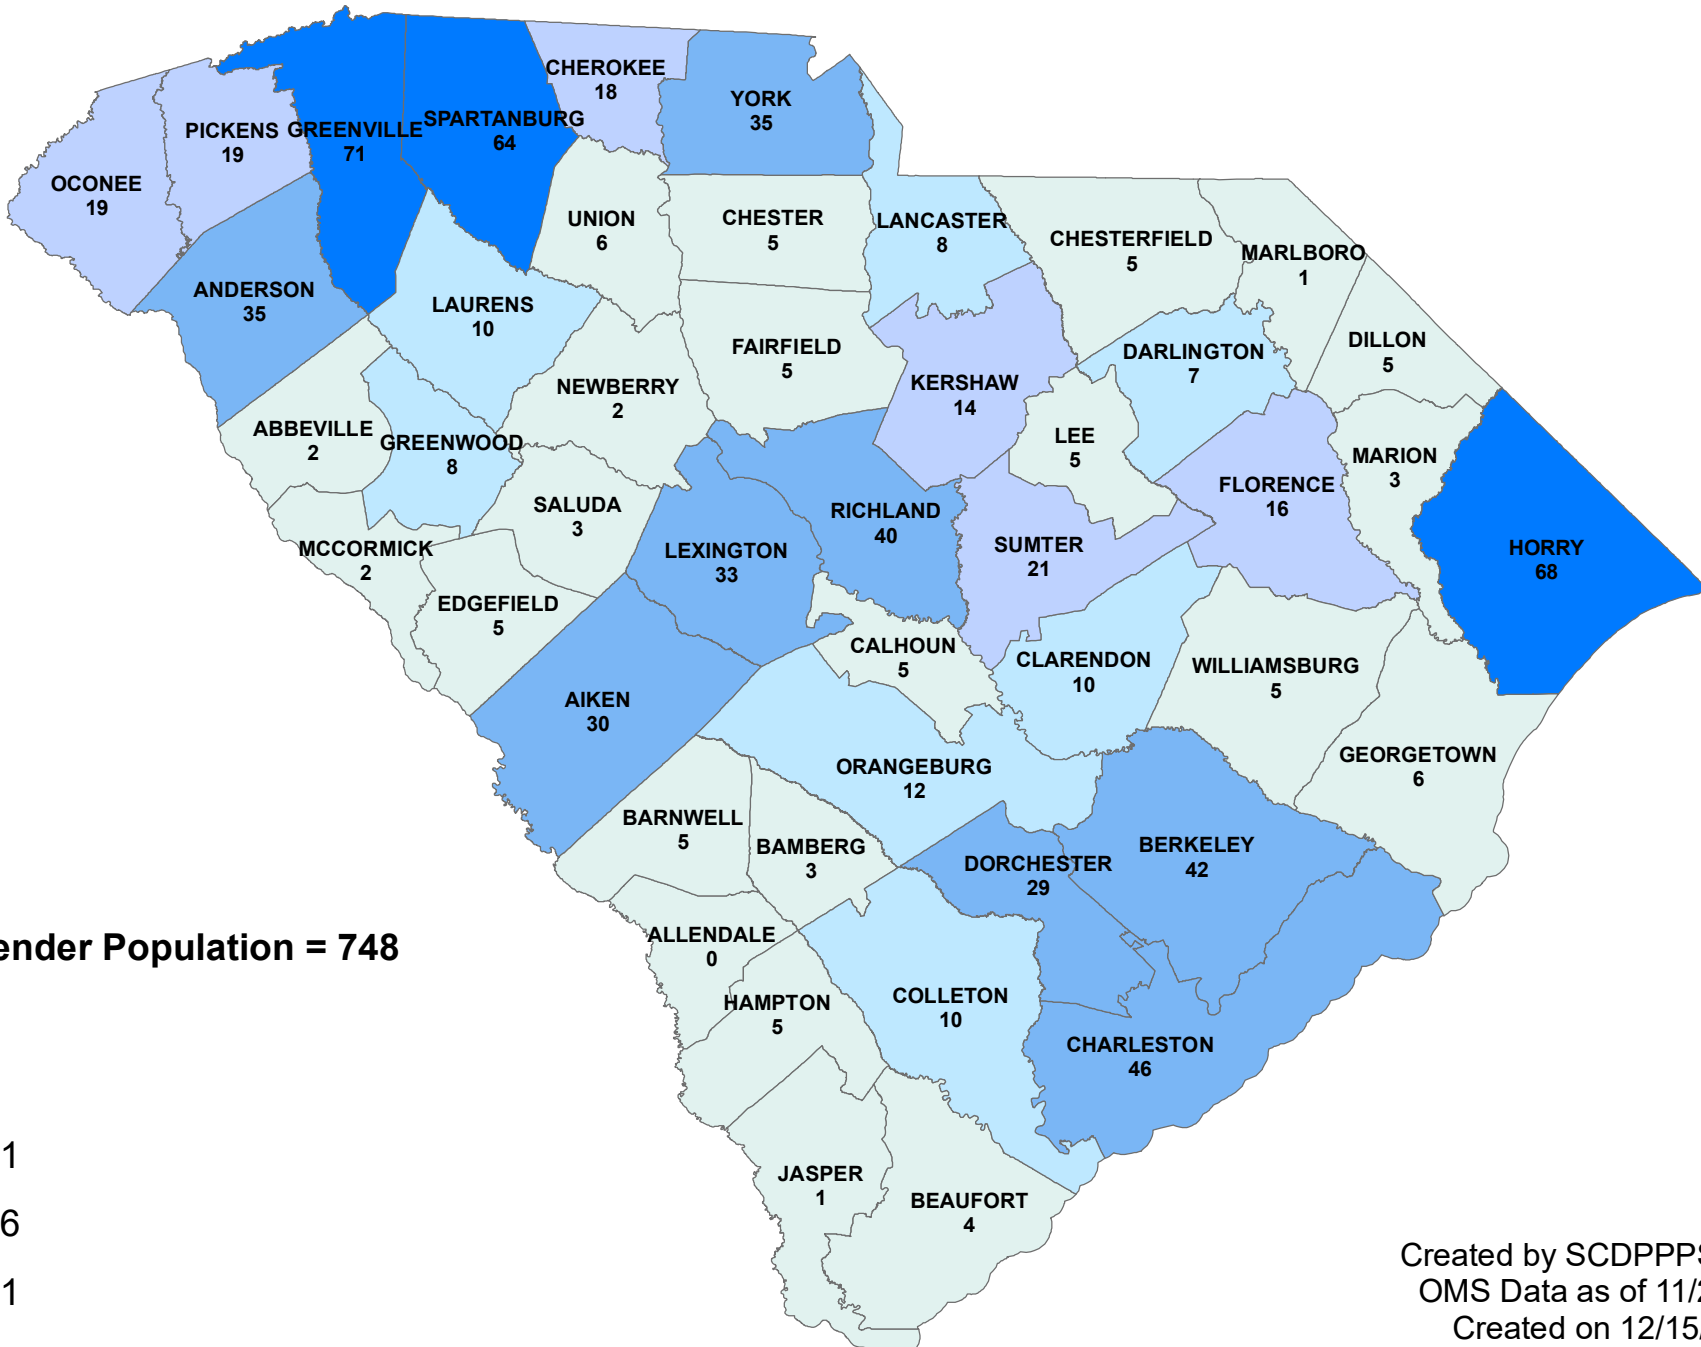

SCDPPPS Supervised Population with Current Sex Offense November 23, 2020

Sex Offender Population = 748

- 0 - 6
- 7 - 12
- 13 - 21
- 22 - 46
- 47 - 71

Created by SCDPPPS MPS
OMS Data as of 11/23/20
Created on 12/15/20