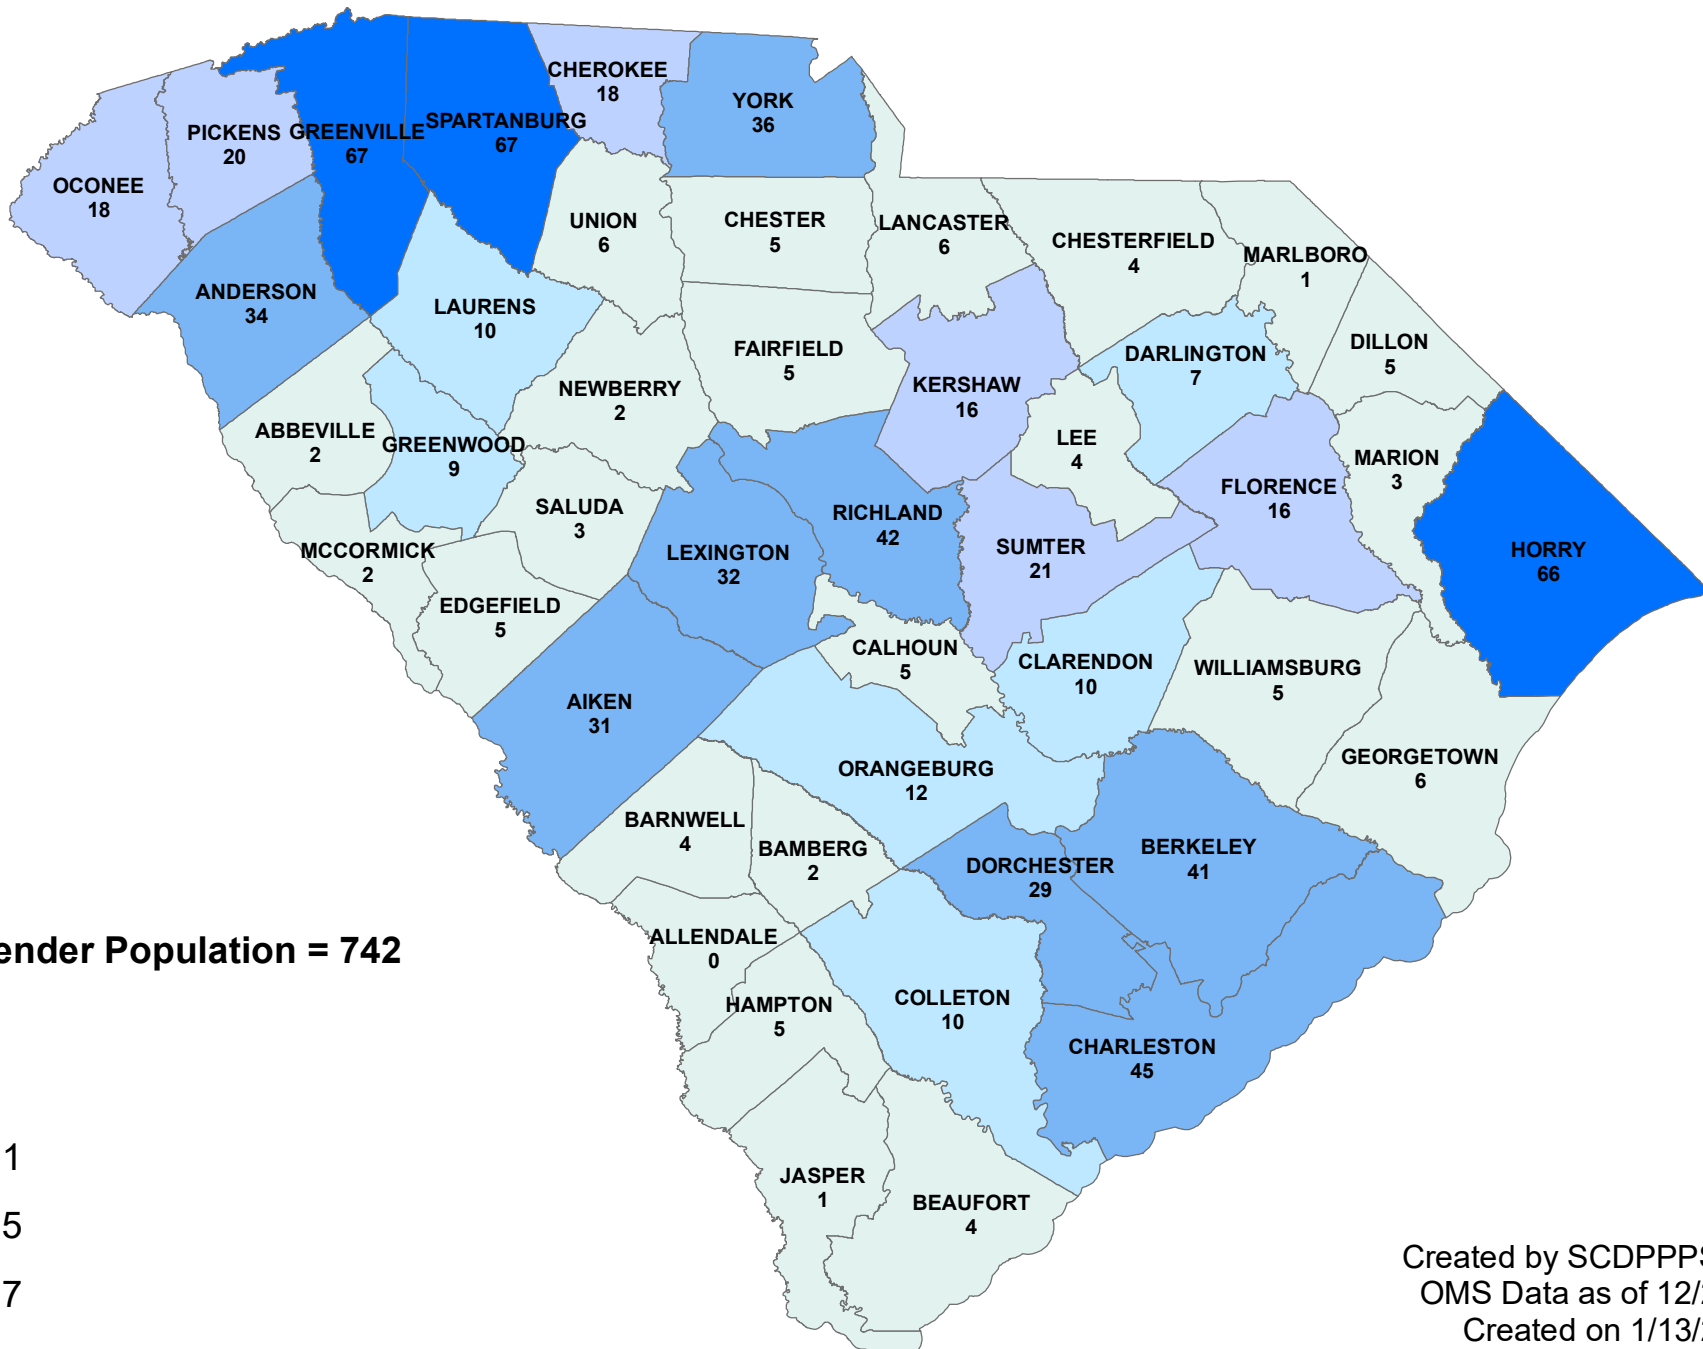

SCDPPPS Supervised Population with Current Sex Offense December 29, 2020

Created by SCDPPPS MPS
OMS Data as of 12/29/20
Created on 1/13/21