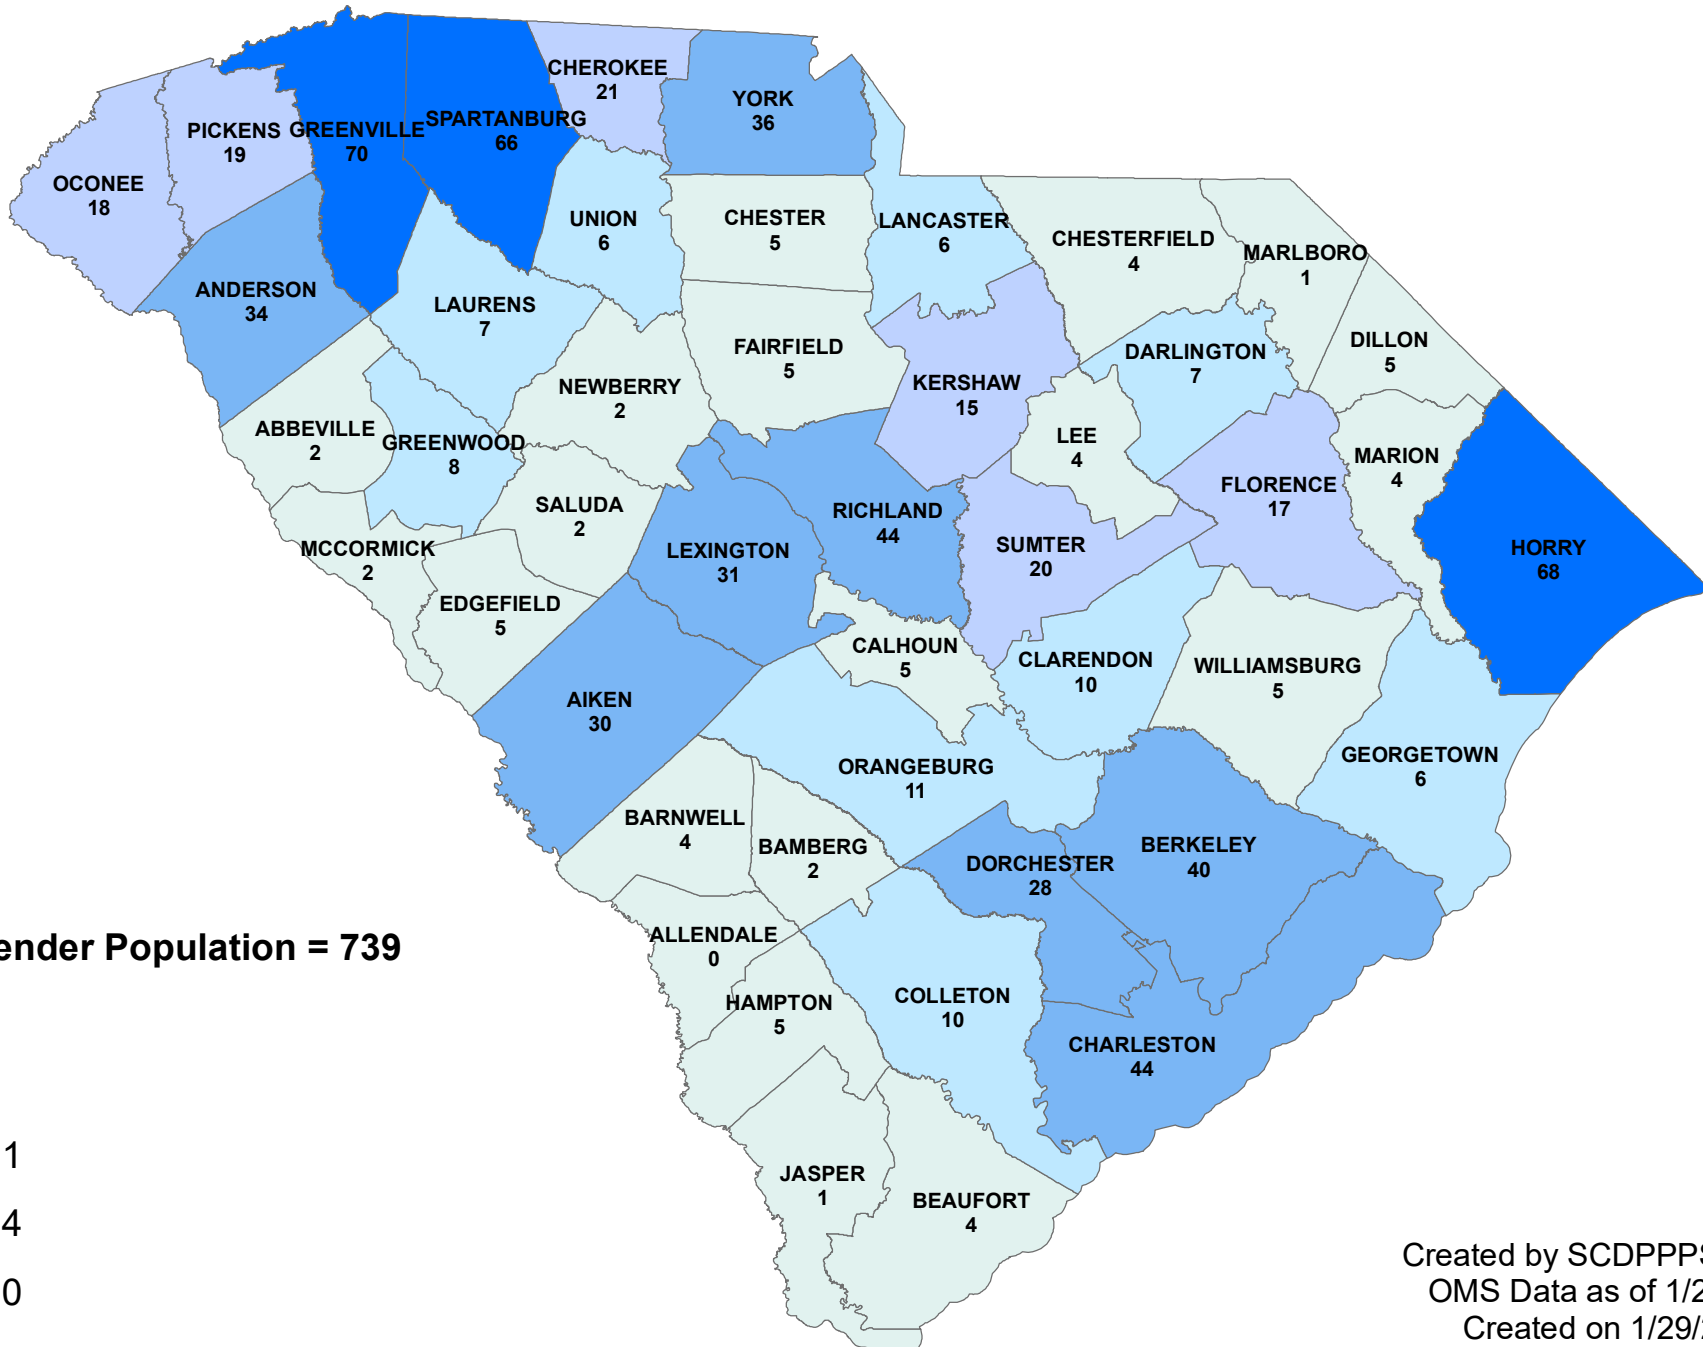

# SCDPPPS Supervised Population with Current Sex Offense January 25, 2021

Created by SCDPPPS MPS  
OMS Data as of 1/25/21  
Created on 1/29/21