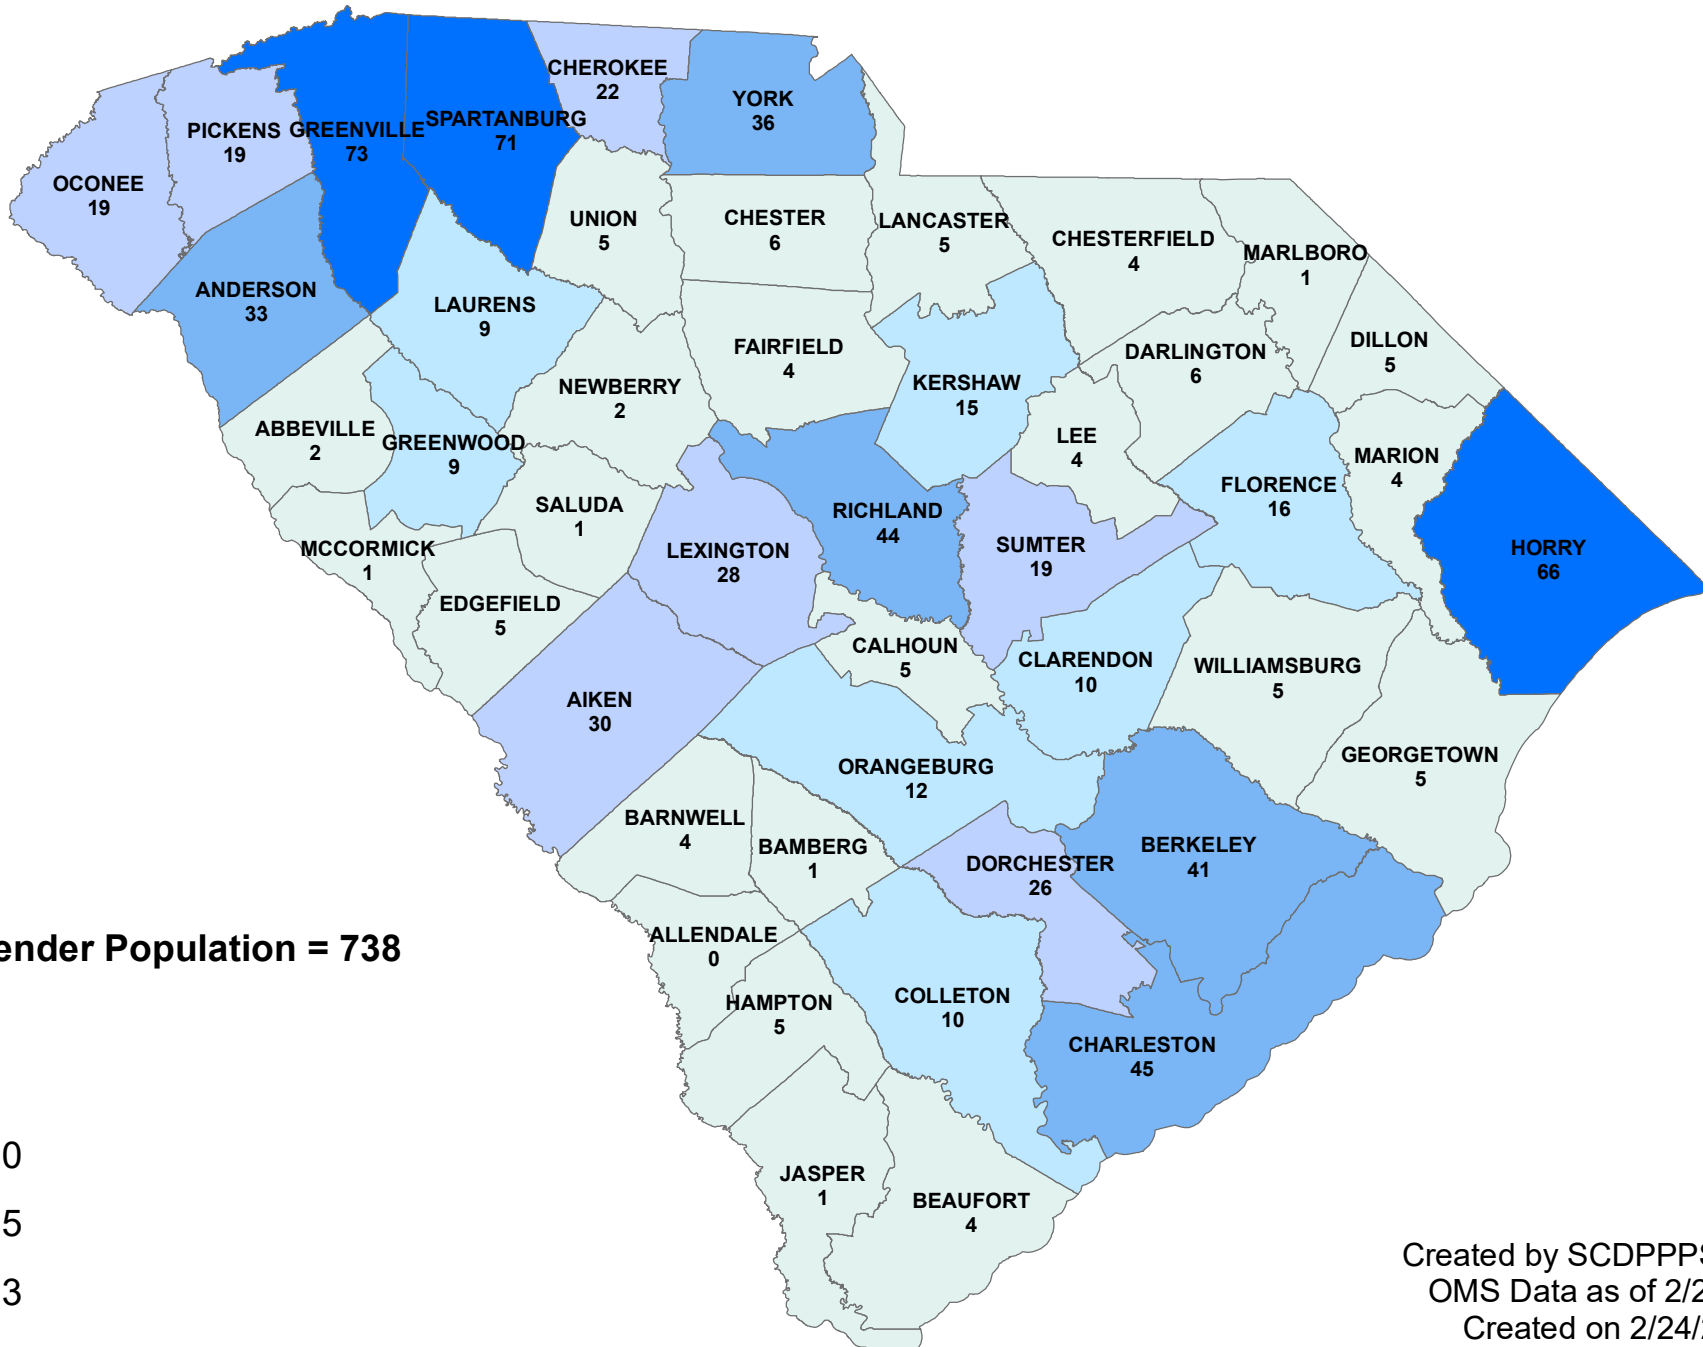

# SCDPPPS Supervised Population with Current Sex Offense February 22, 2021

Created by SCDPPPS MPS  
OMS Data as of 2/22/21  
Created on 2/24/21