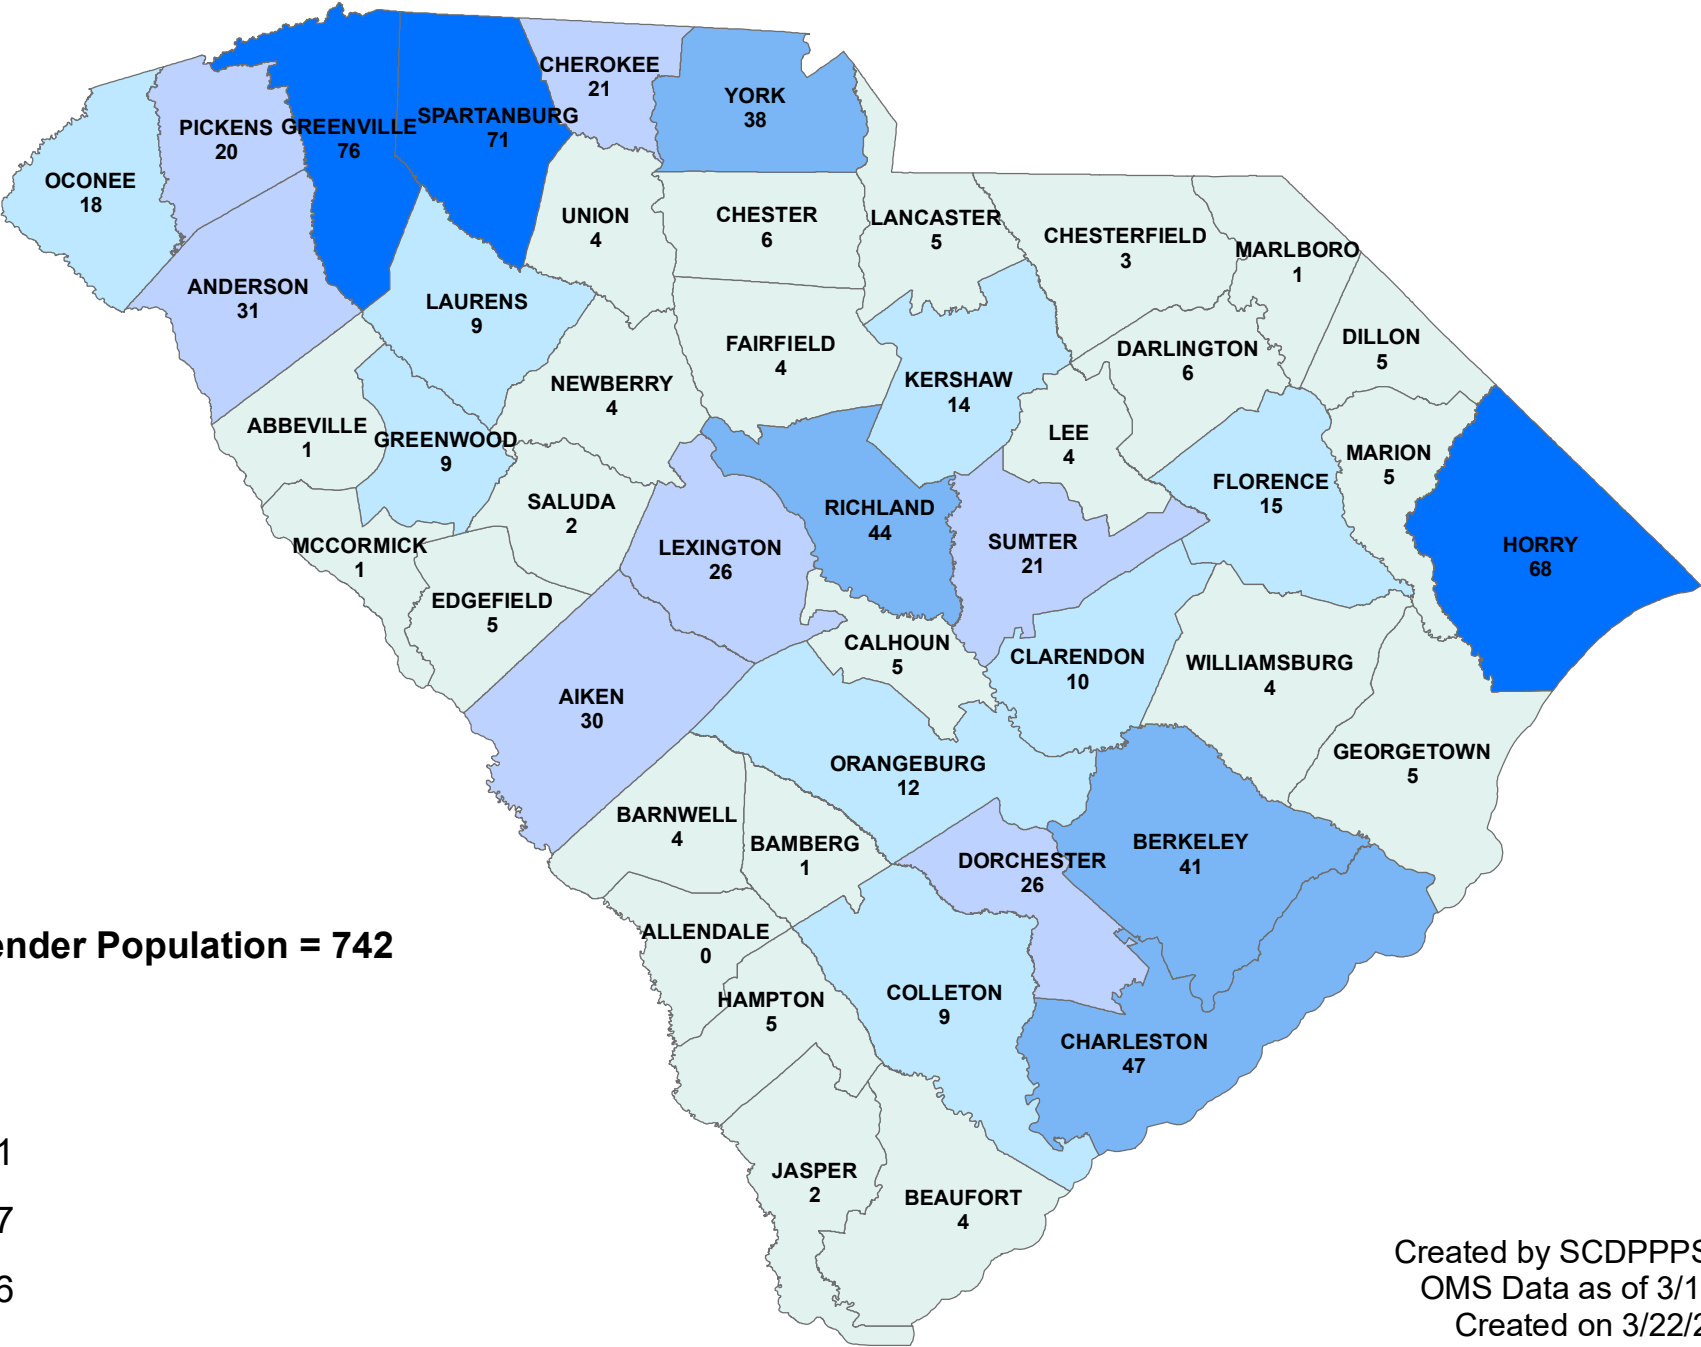

# SCDPPPS Supervised Population with Current Sex Offense March 19, 2021

**Sex Offender Population = 742**

- 0 - 6
- 7 - 18
- 19 - 31
- 32 - 47
- 48 - 76

Created by SCDPPPS MPS  
OMS Data as of 3/19/21  
Created on 3/22/21