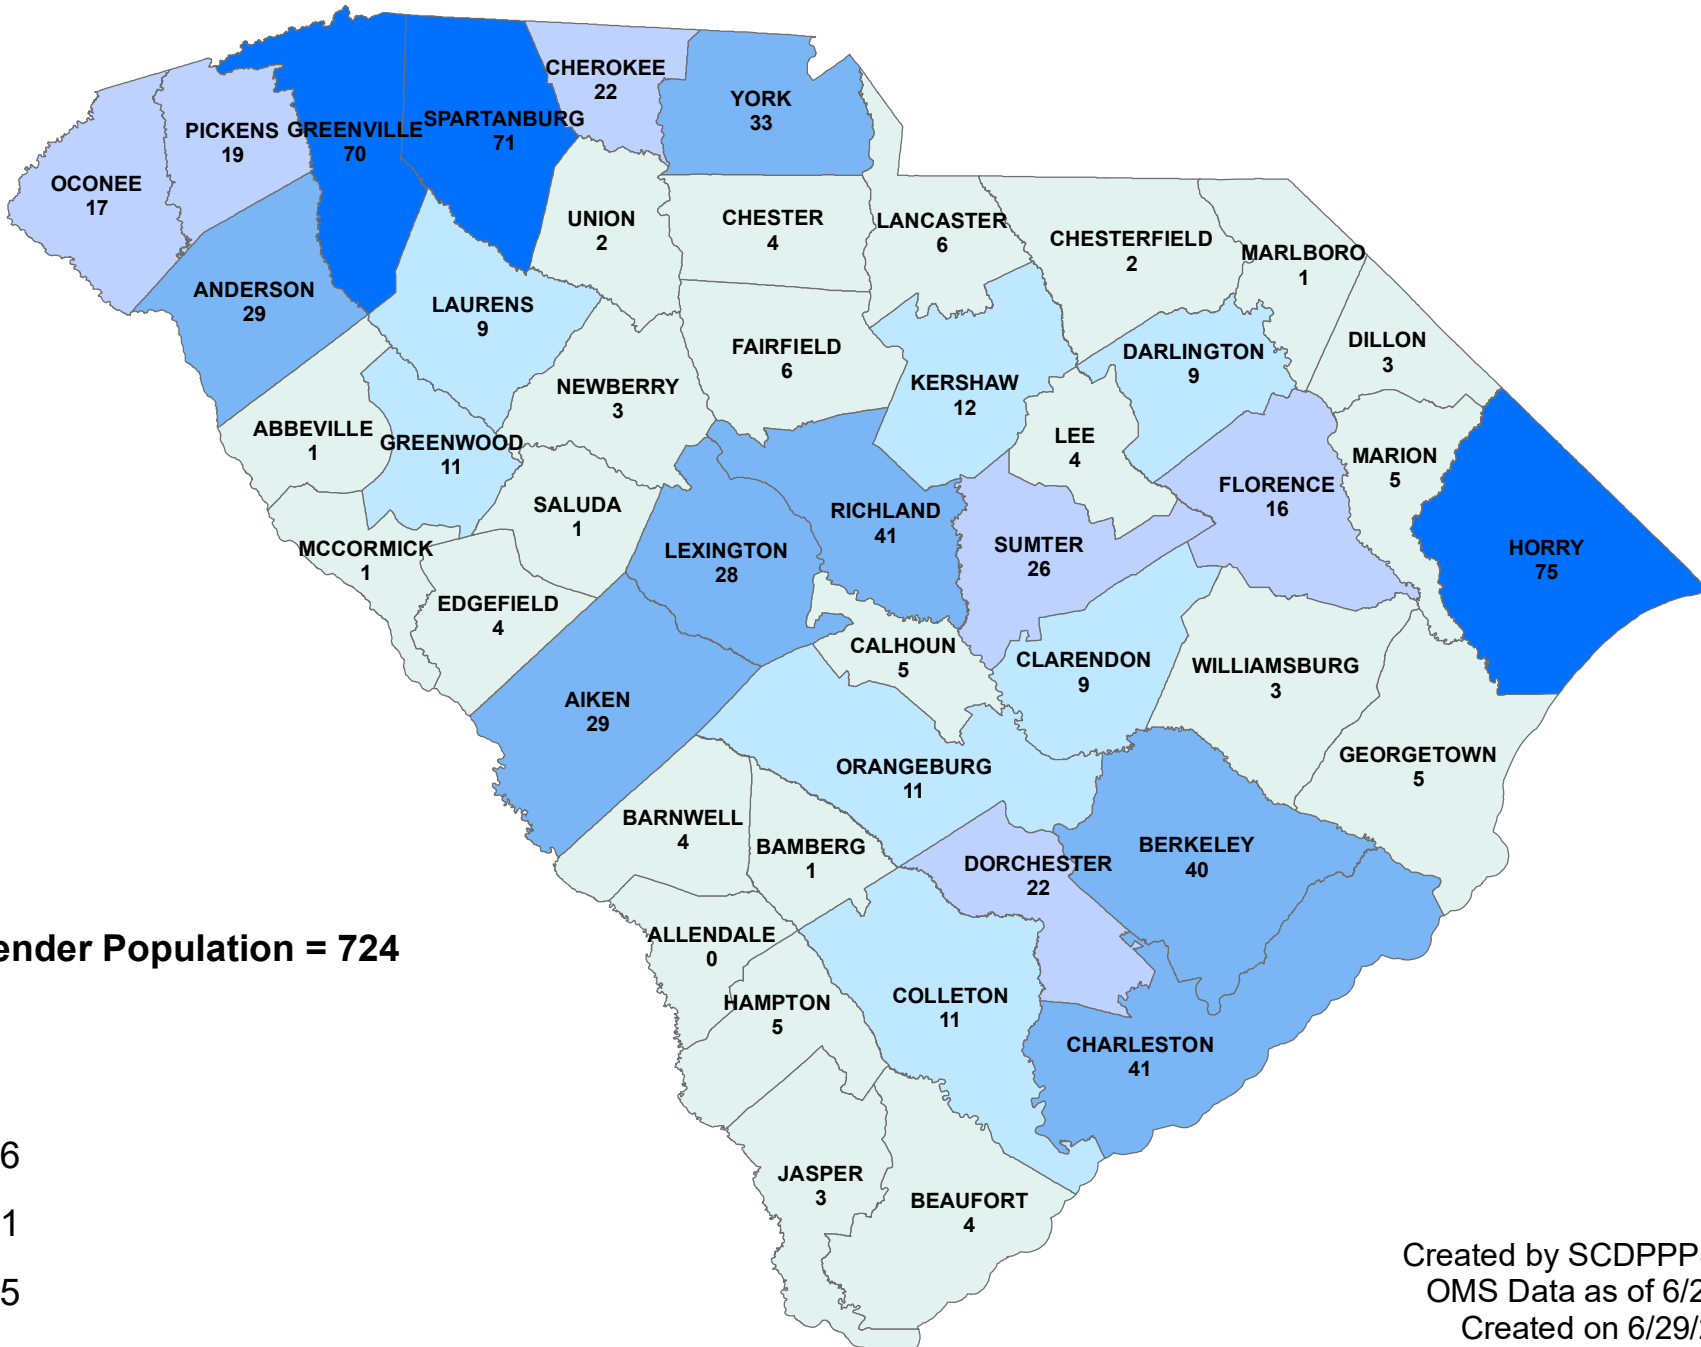

SCDPPPS Supervised Population with Current Sex Offense June 24, 2021

Created by SCDPPPS LLW
OMS Data as of 6/24/21
Created on 6/29/21