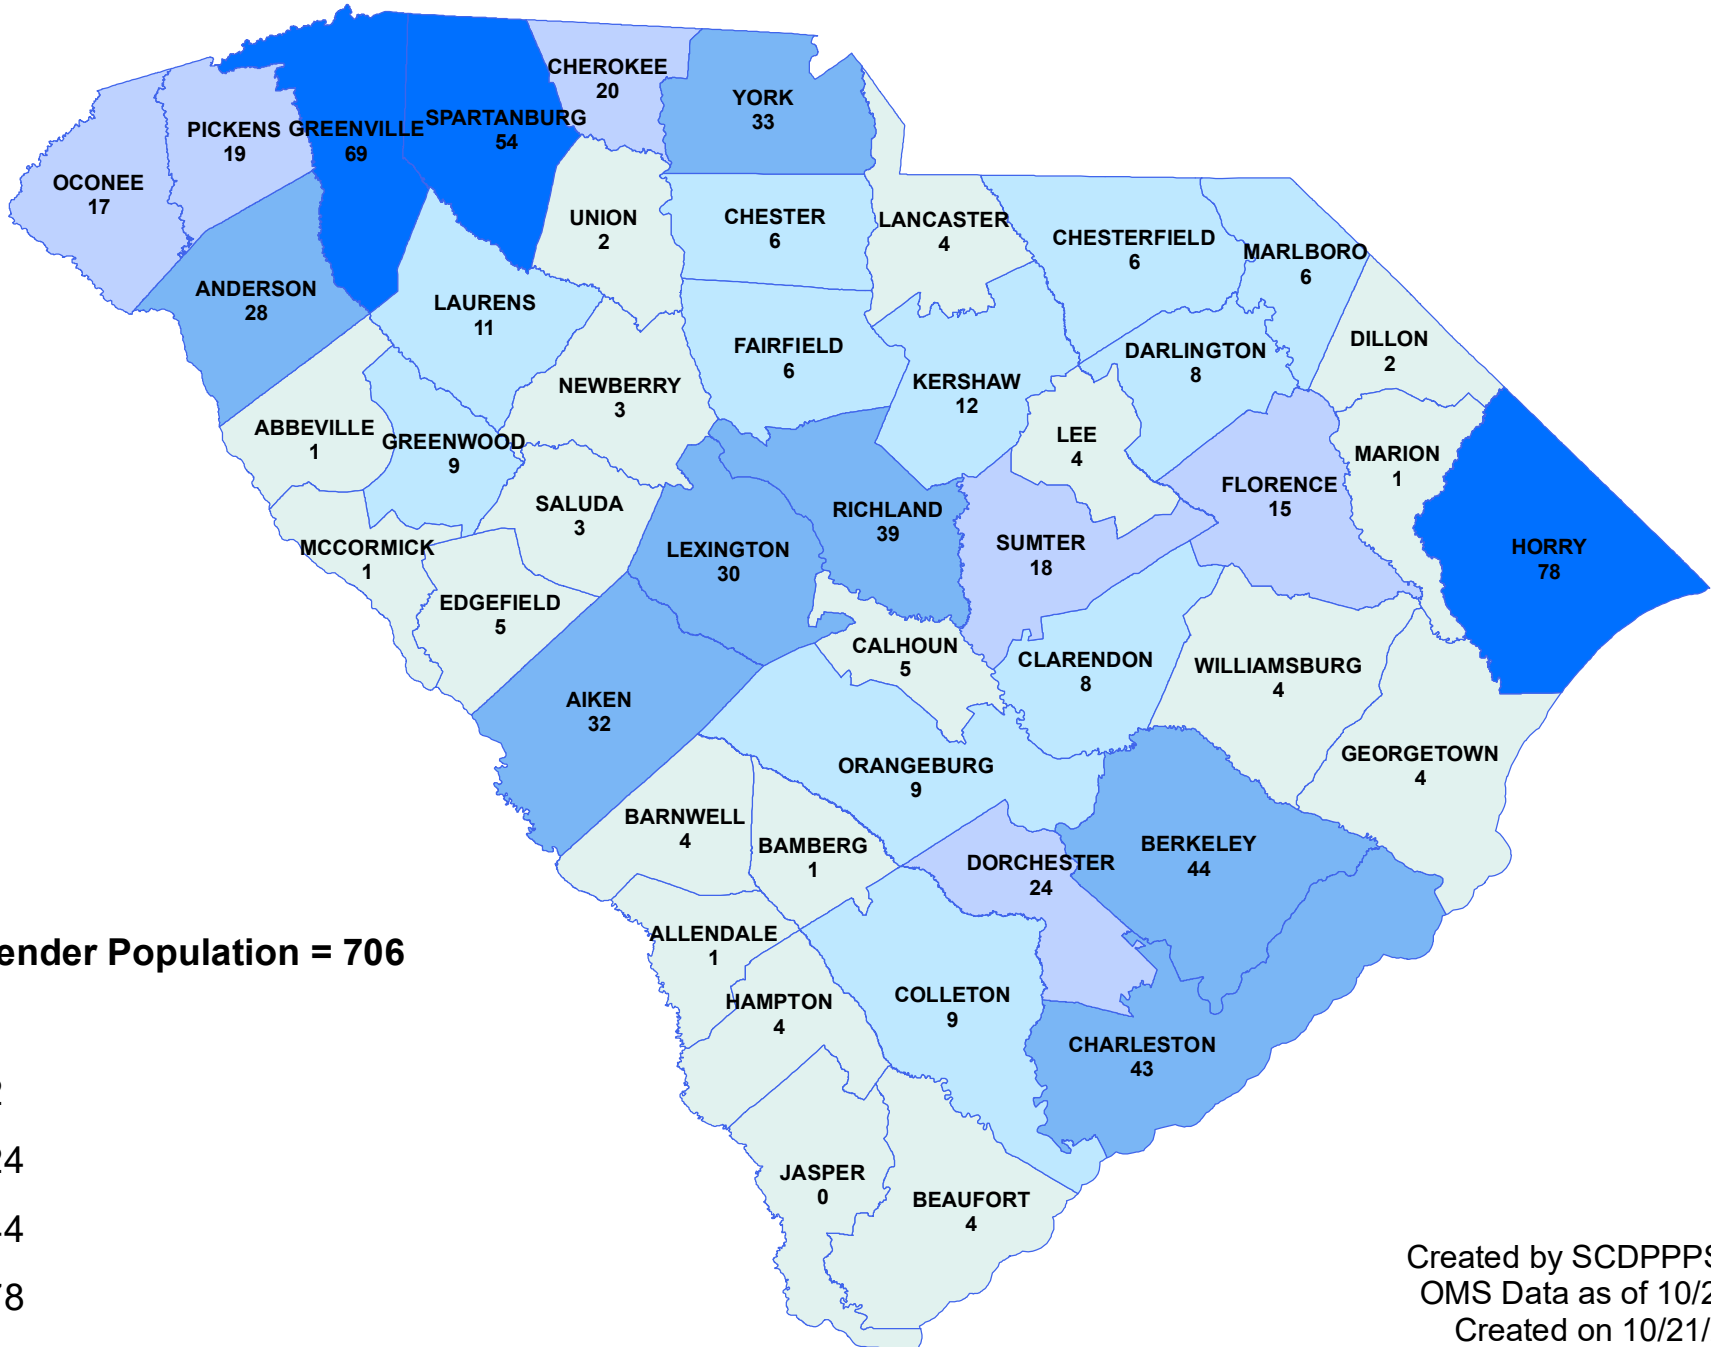

SCDPPPS Supervised Population with Current Sex Offense

October 21, 2021

Sex Offender Population = 706

- 0 - 5
- 6 - 12
- 13 - 24
- 25 - 44
- 45 - 78