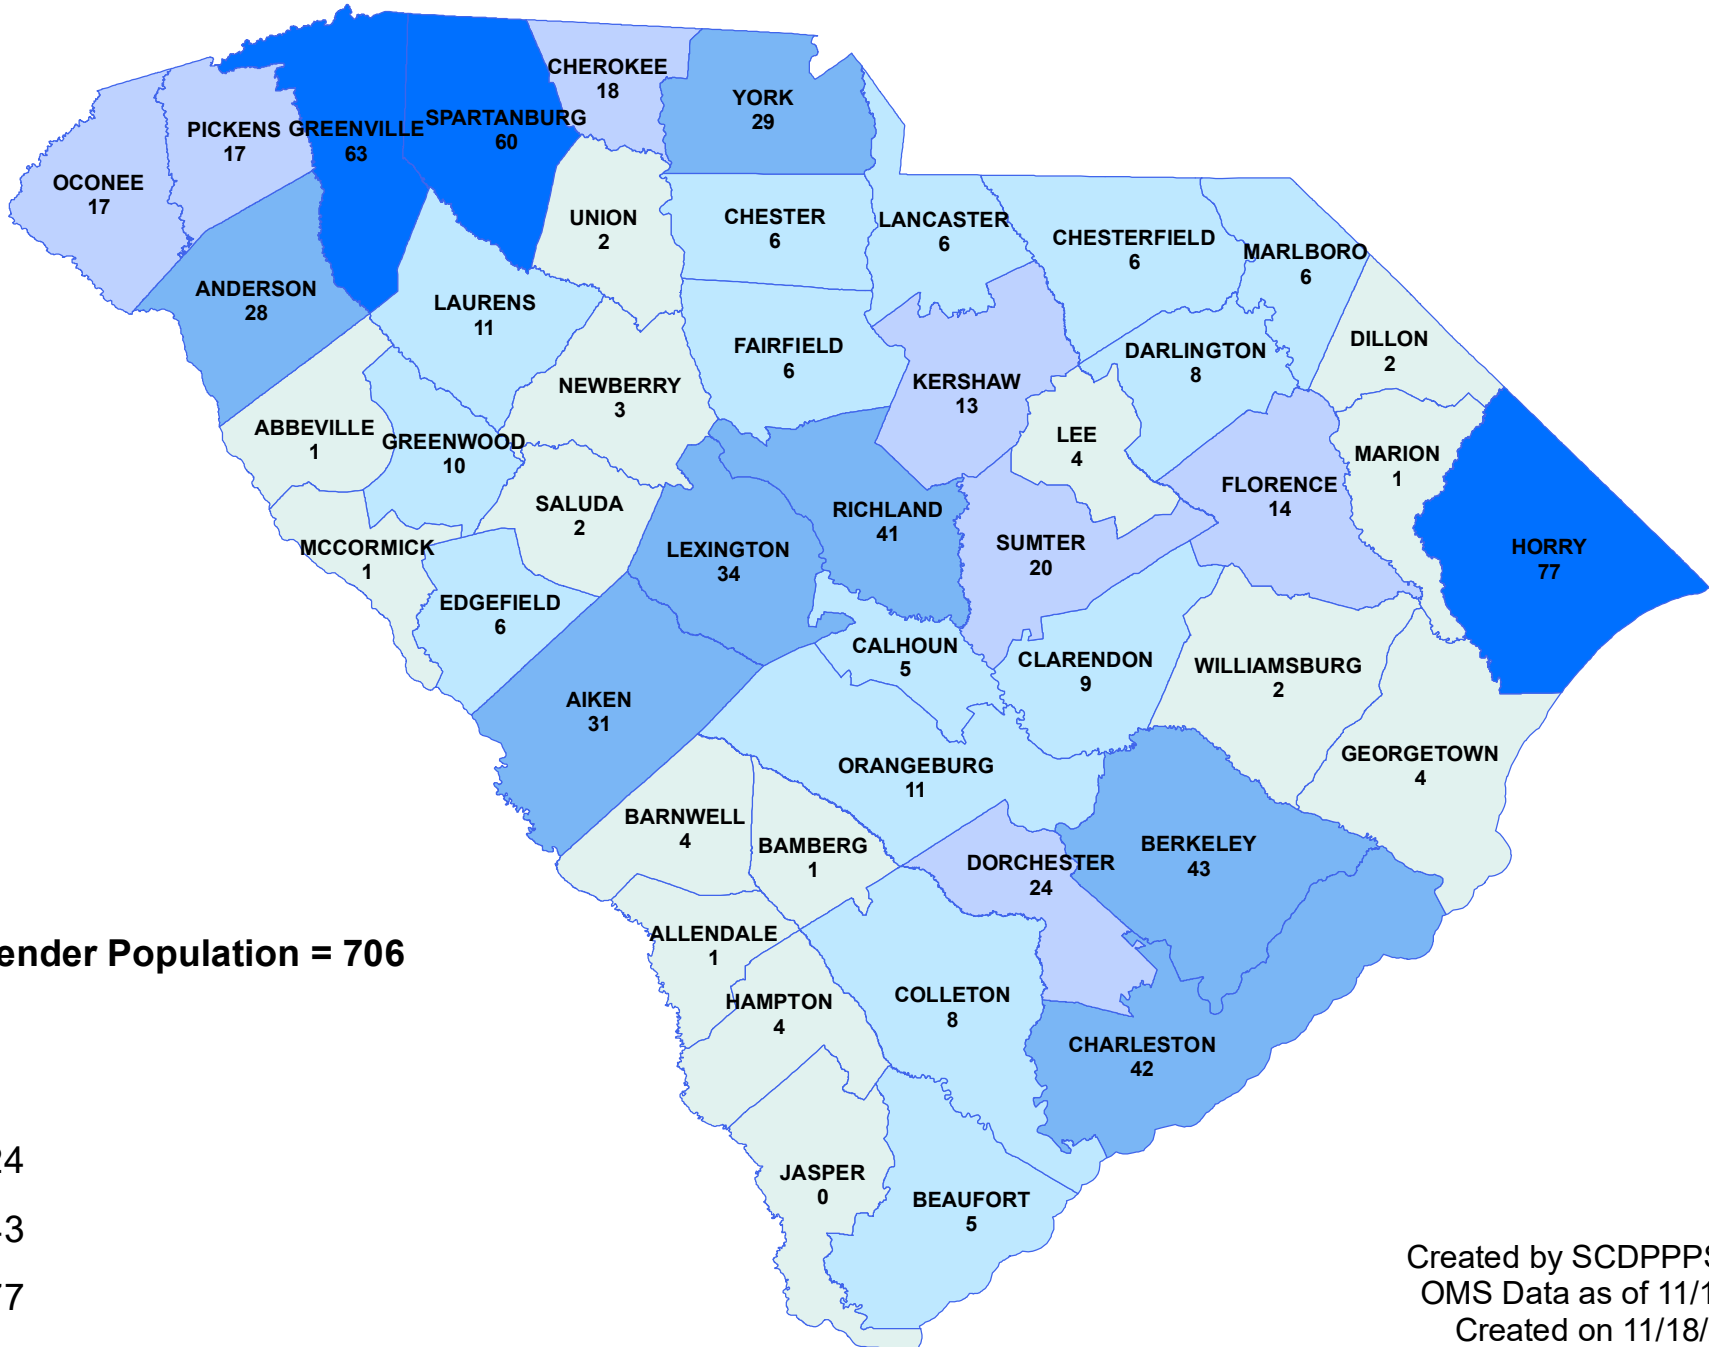

SCDPPPS Supervised Population with Current Sex Offense November 18, 2021

Created by SCDPPPS SLB
OMS Data as of 11/18/21
Created on 11/18/21