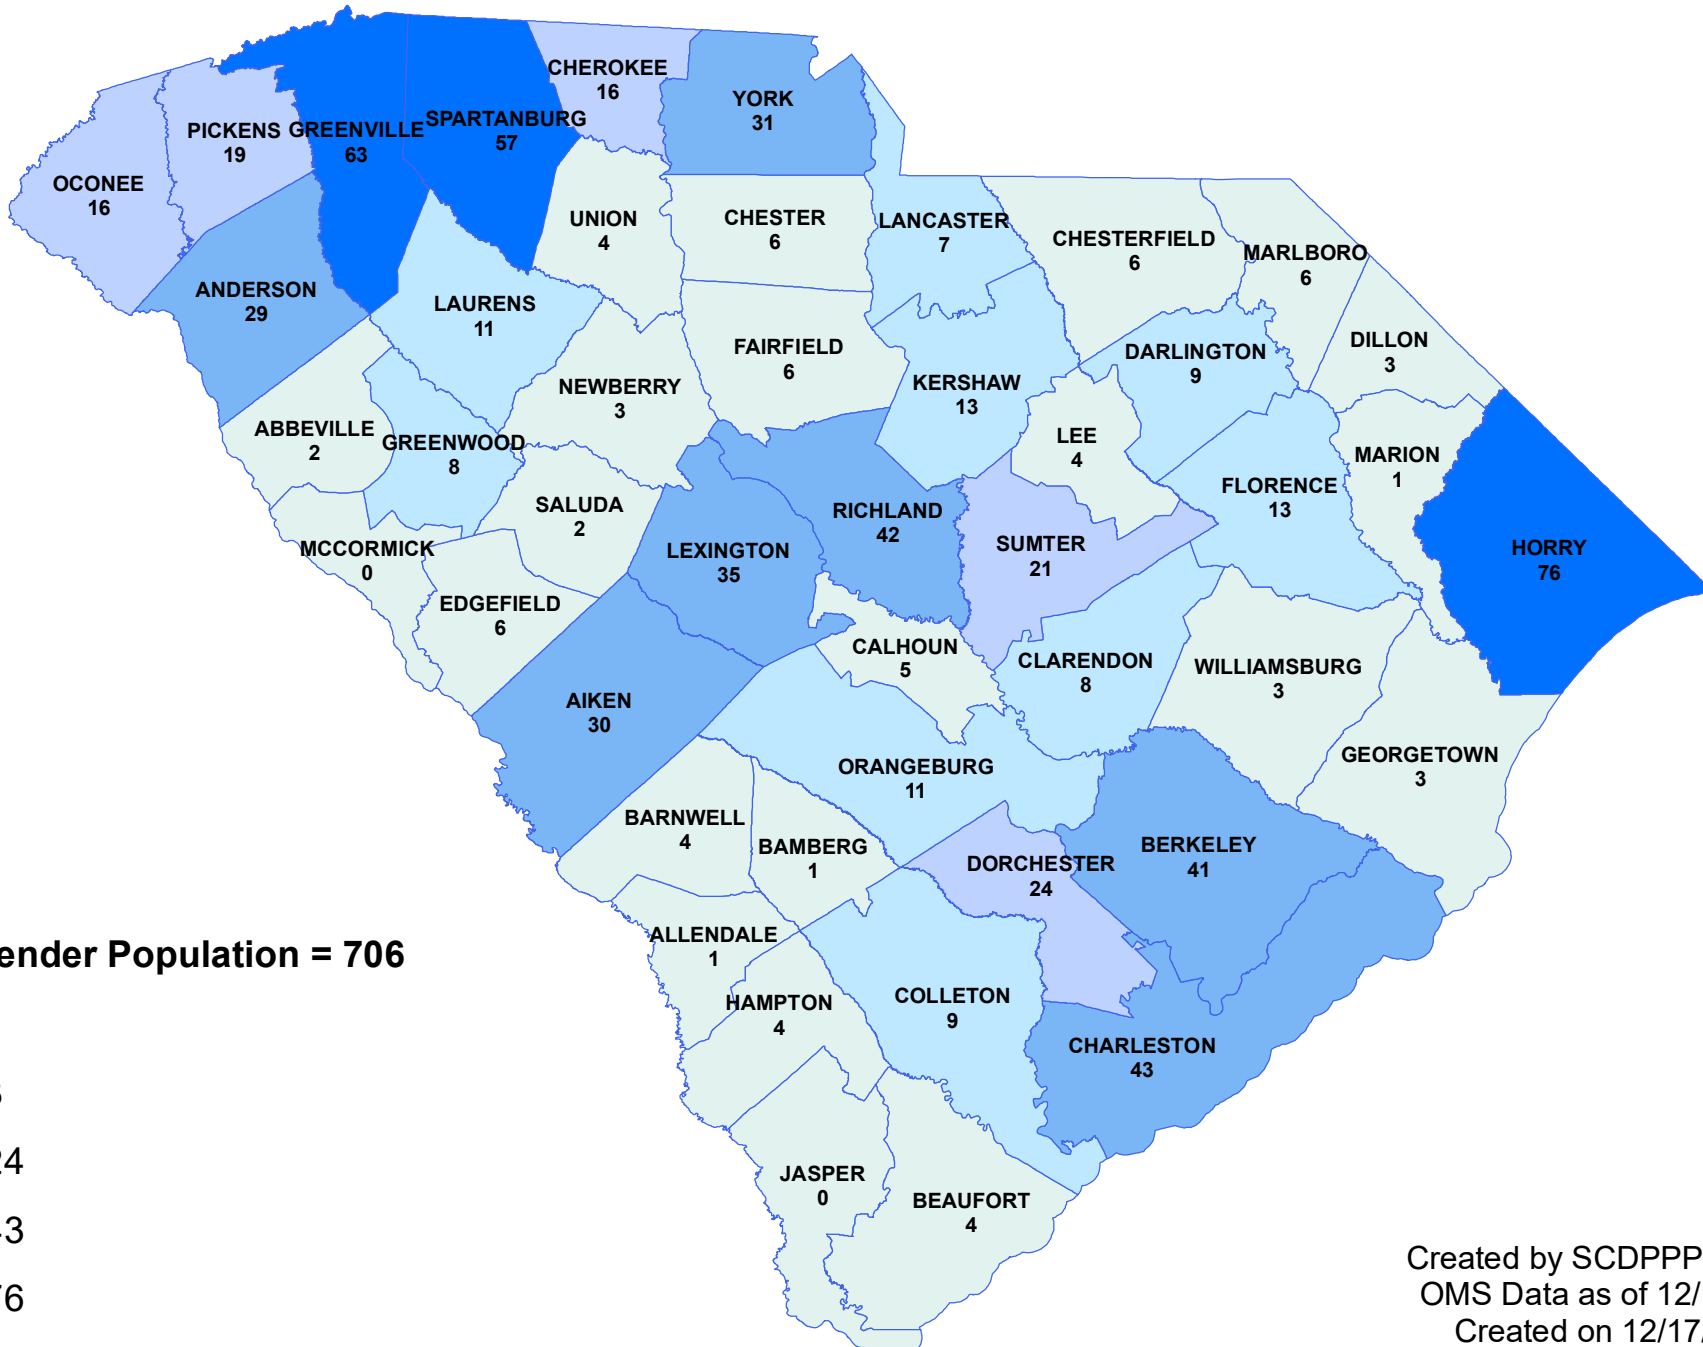

SCDPPPS Supervised Population with Current Sex Offense December 17, 2021

Sex Offender Population = 706

- 0 - 6
- 7 - 13
- 14 - 24
- 25 - 43
- 44 - 76

Created by SCDPPPS SLB
OMS Data as of 12/17/21
Created on 12/17/21