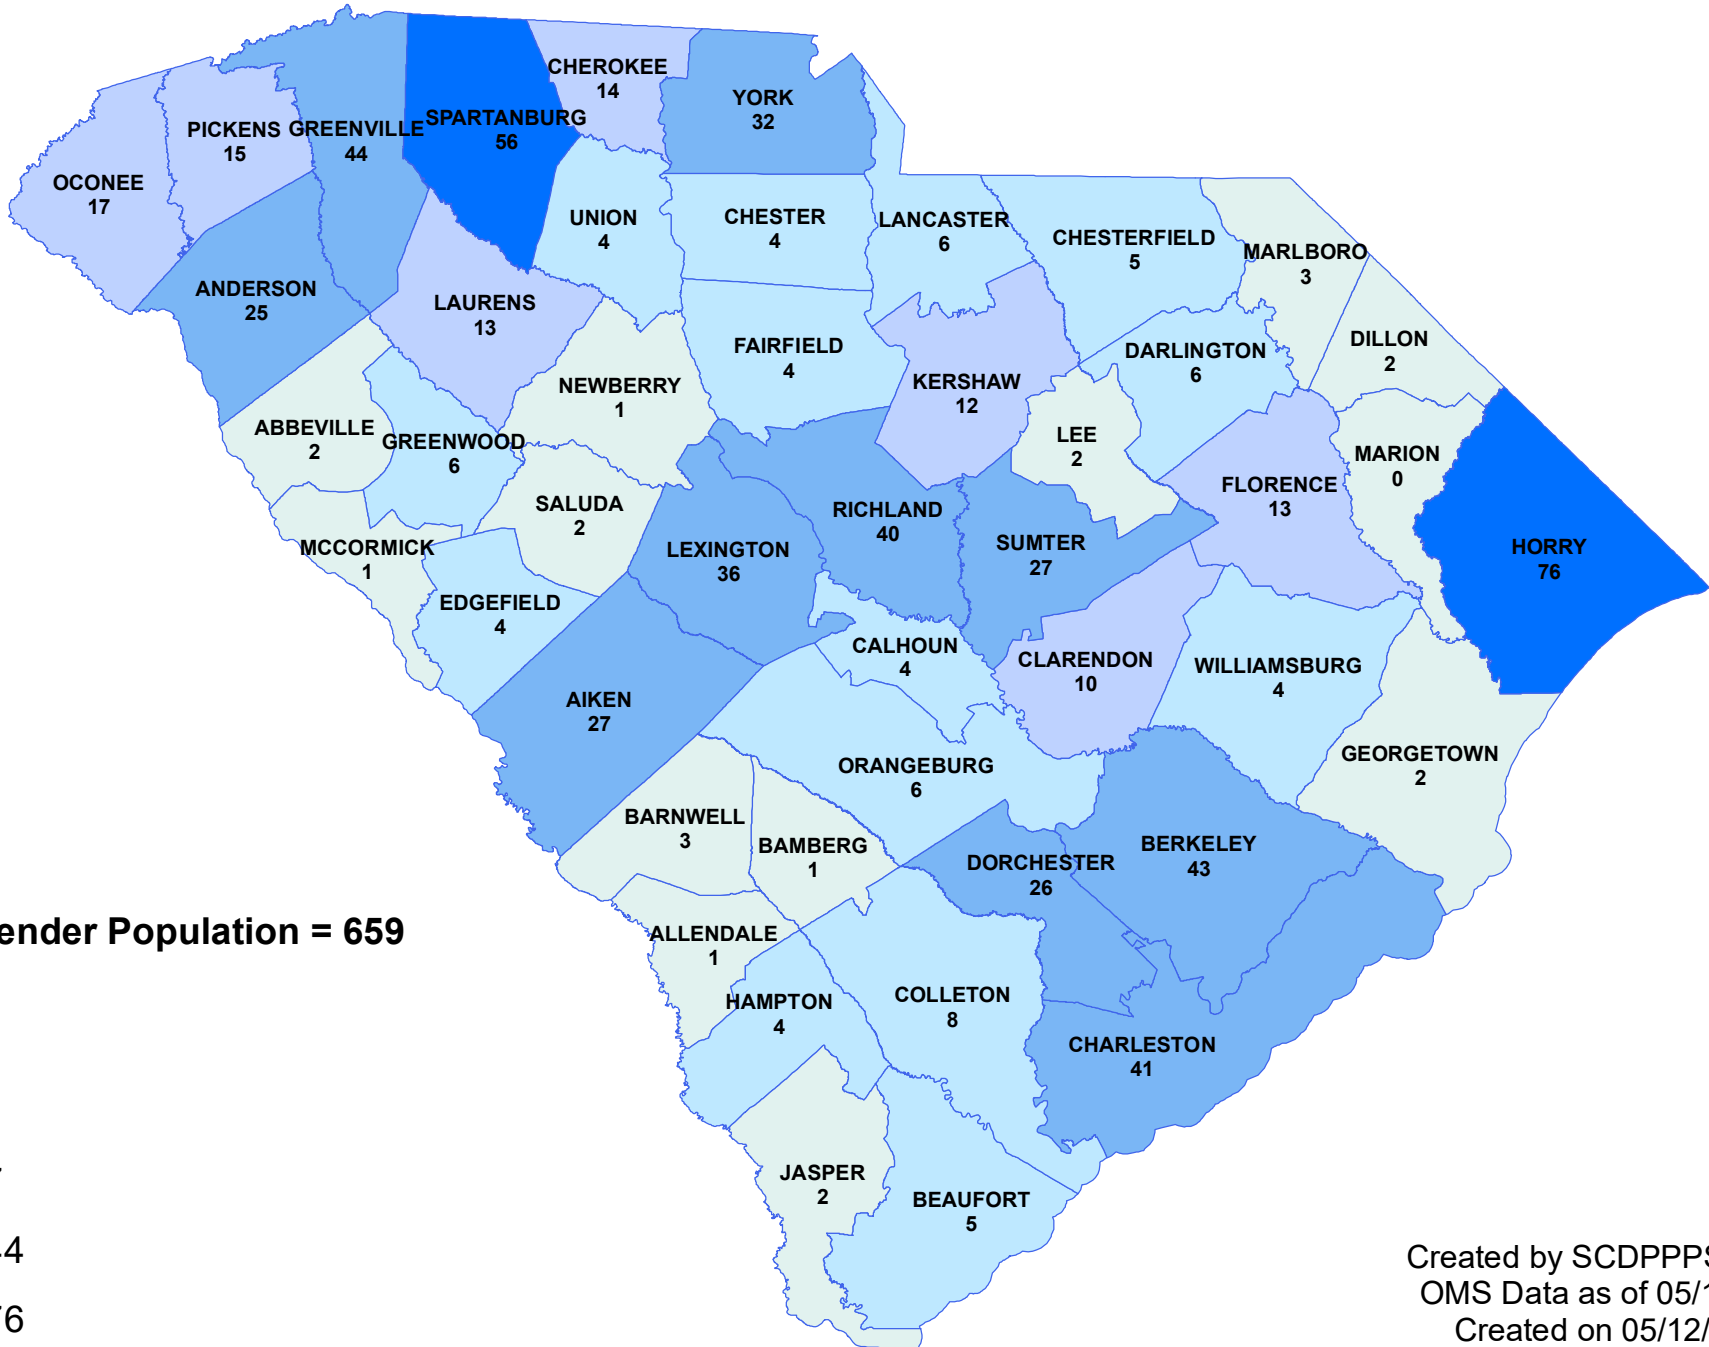

# SCDPPPS Supervised Population with Current Sex Offense May 12, 2022

Created by SCDPPPS SLB  
OMS Data as of 05/12/22  
Created on 05/12/22