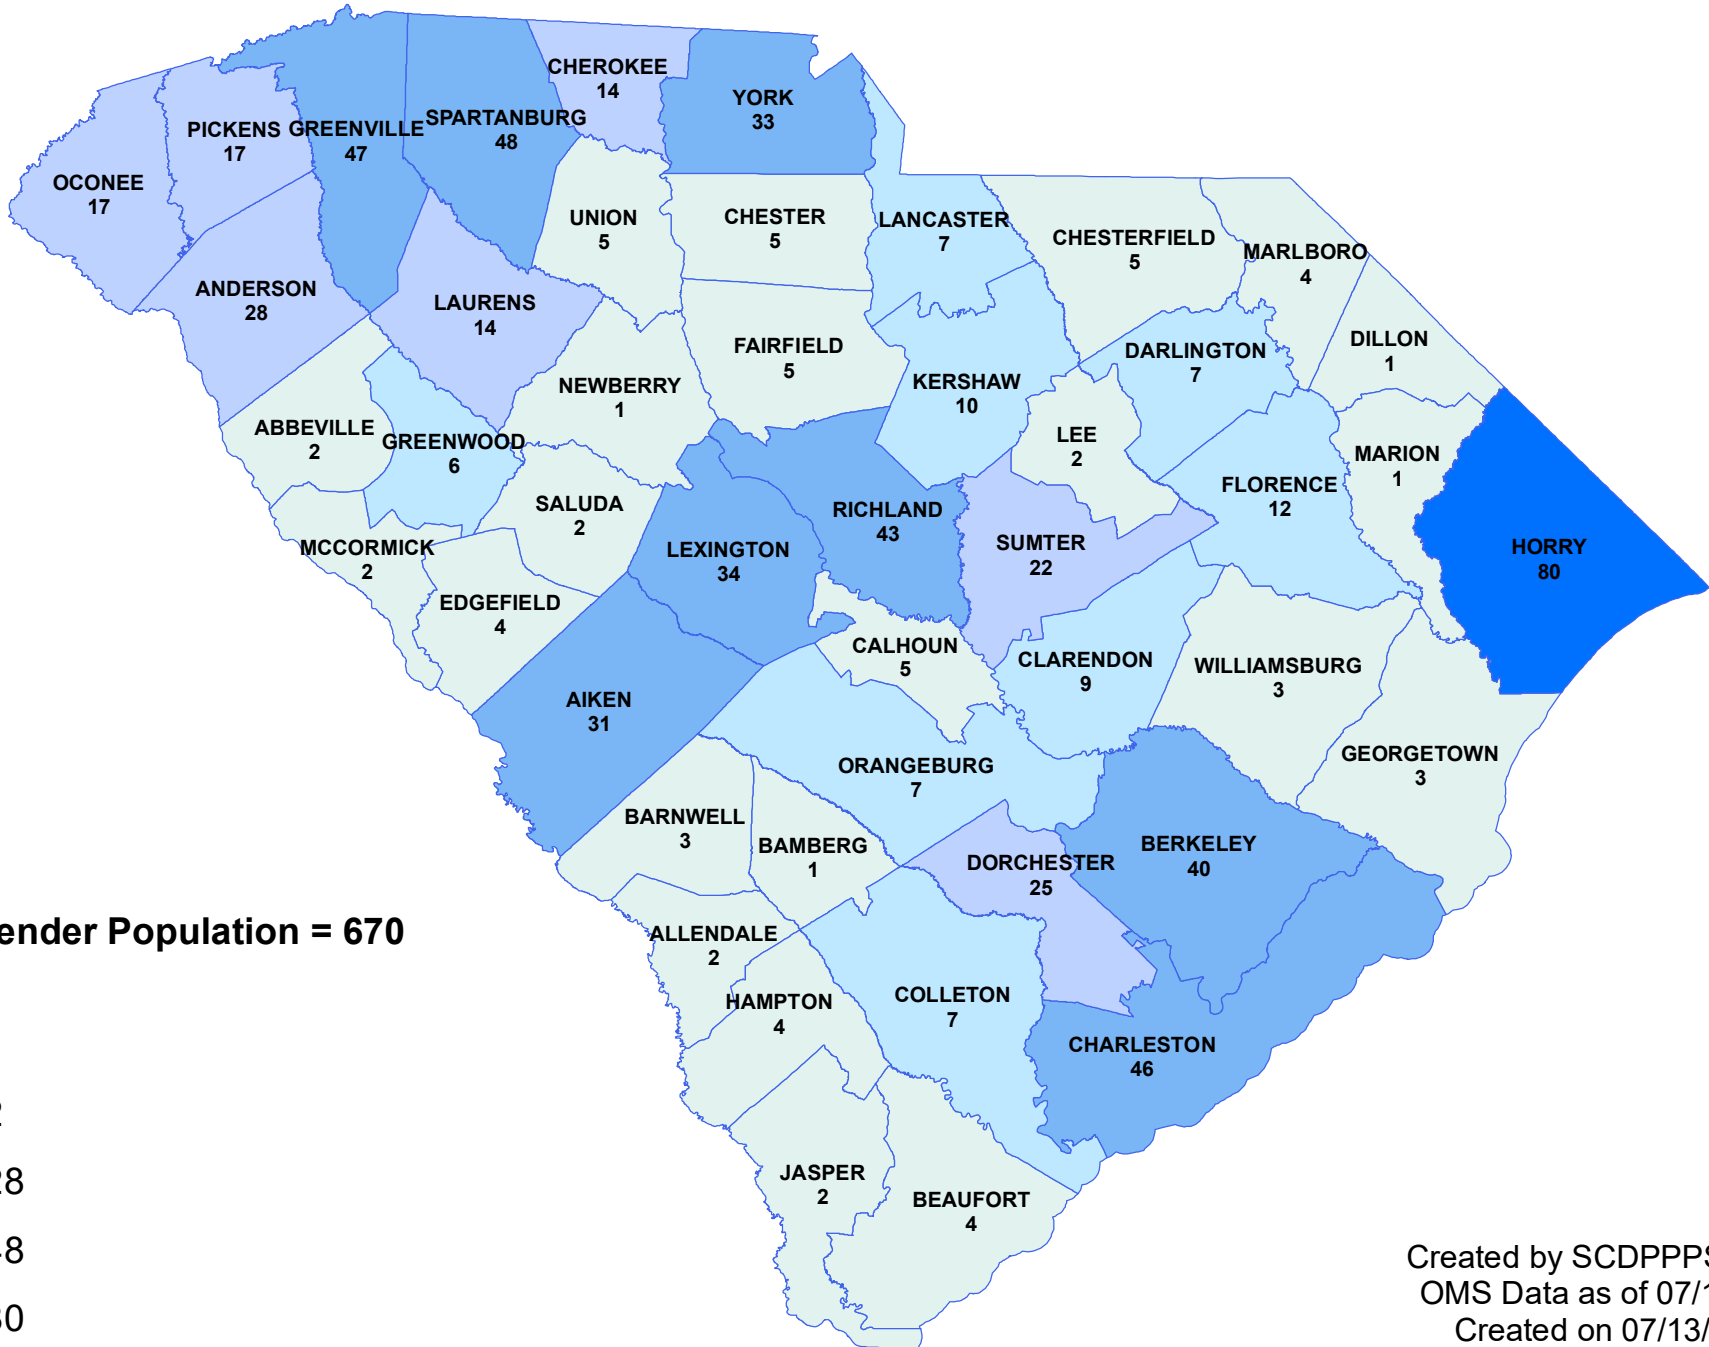

SCDPPPS Supervised Population with Current Sex Offense July 13, 2022

Sex Offender Population = 670

- 1 - 5
- 6 - 12
- 13 - 28
- 29 - 48
- 49 - 80

Created by SCDPPPS SLB
OMS Data as of 07/13/22
Created on 07/13/22