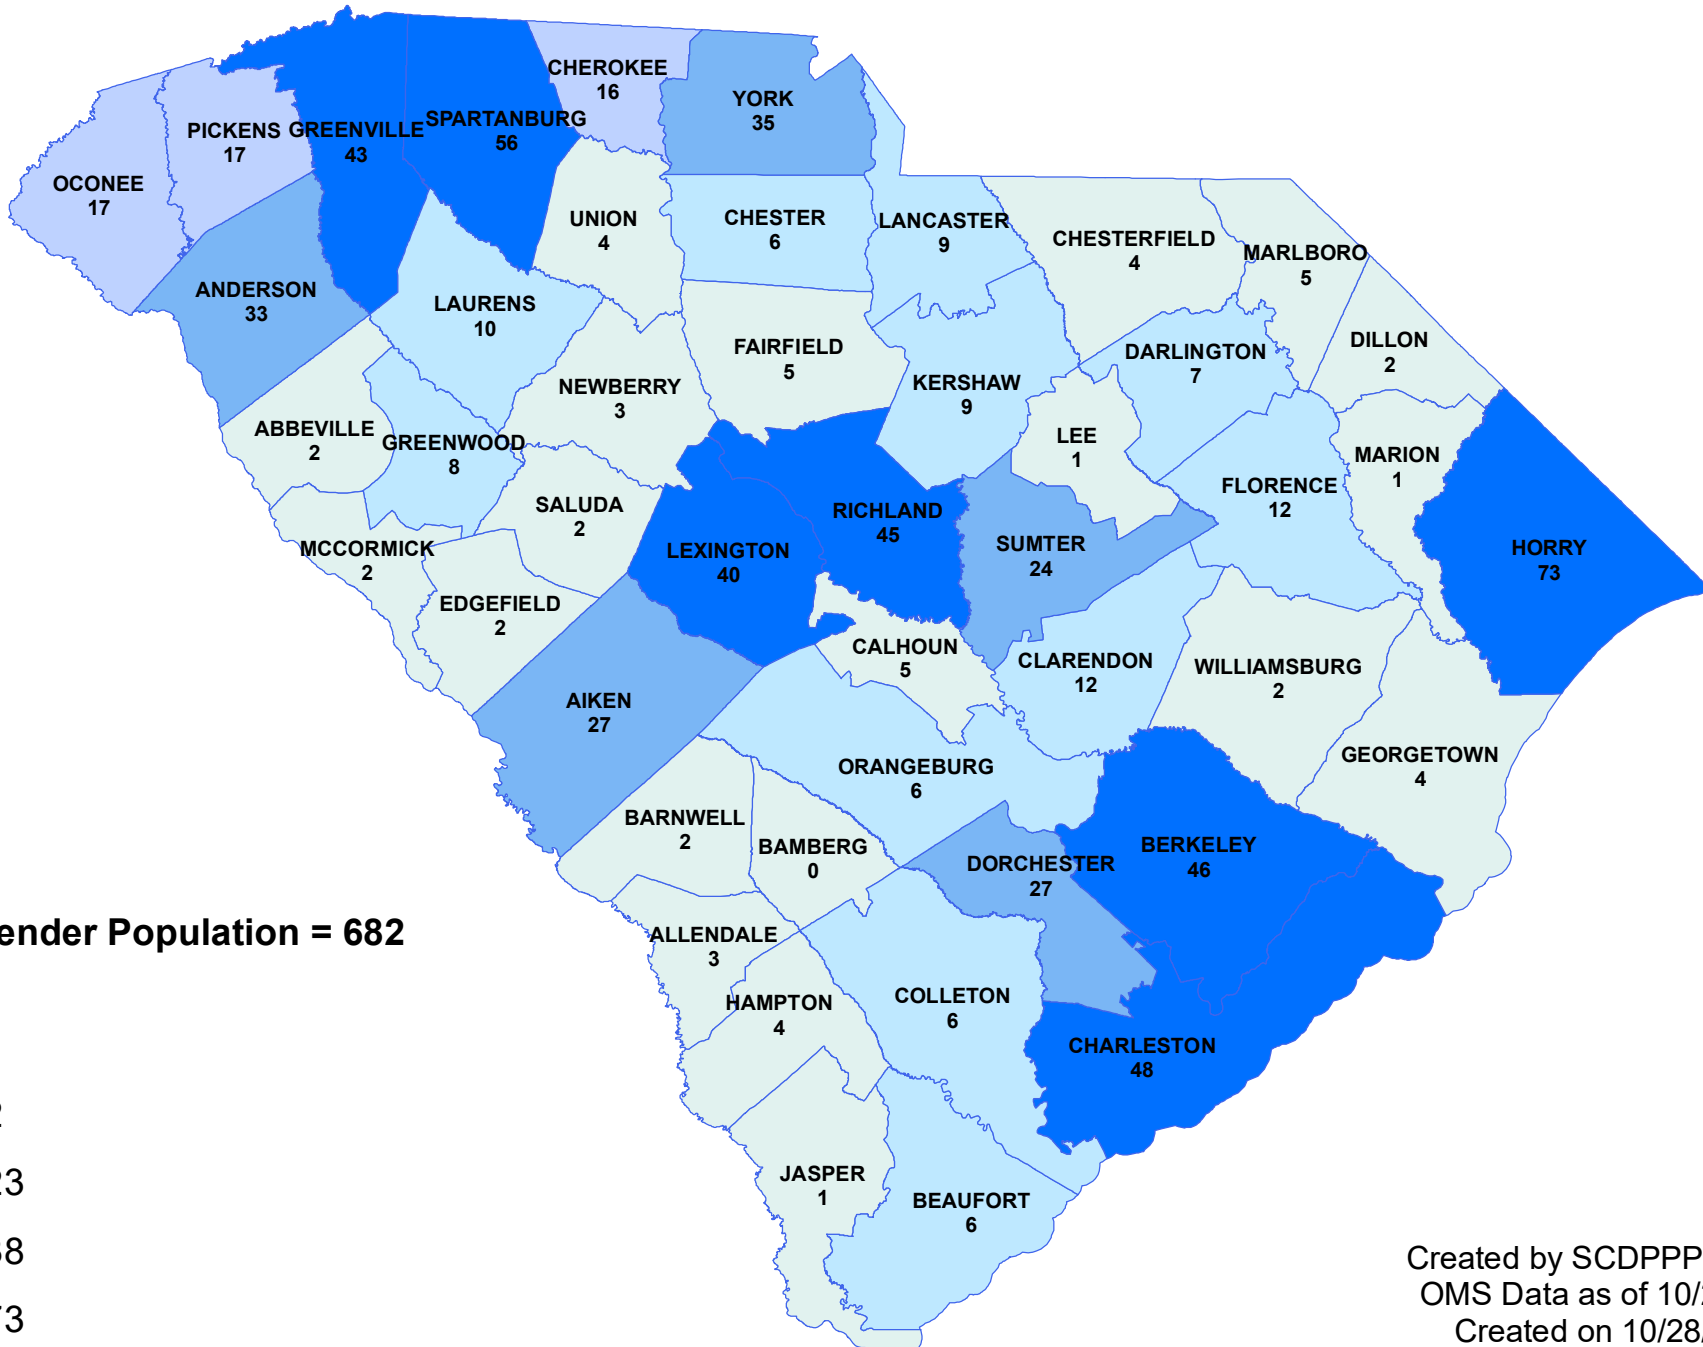

SCDPPPS Supervised Population with Current Sex Offense October 28, 2022

Created by SCDPPPS SLB
OMS Data as of 10/28/22
Created on 10/28/22