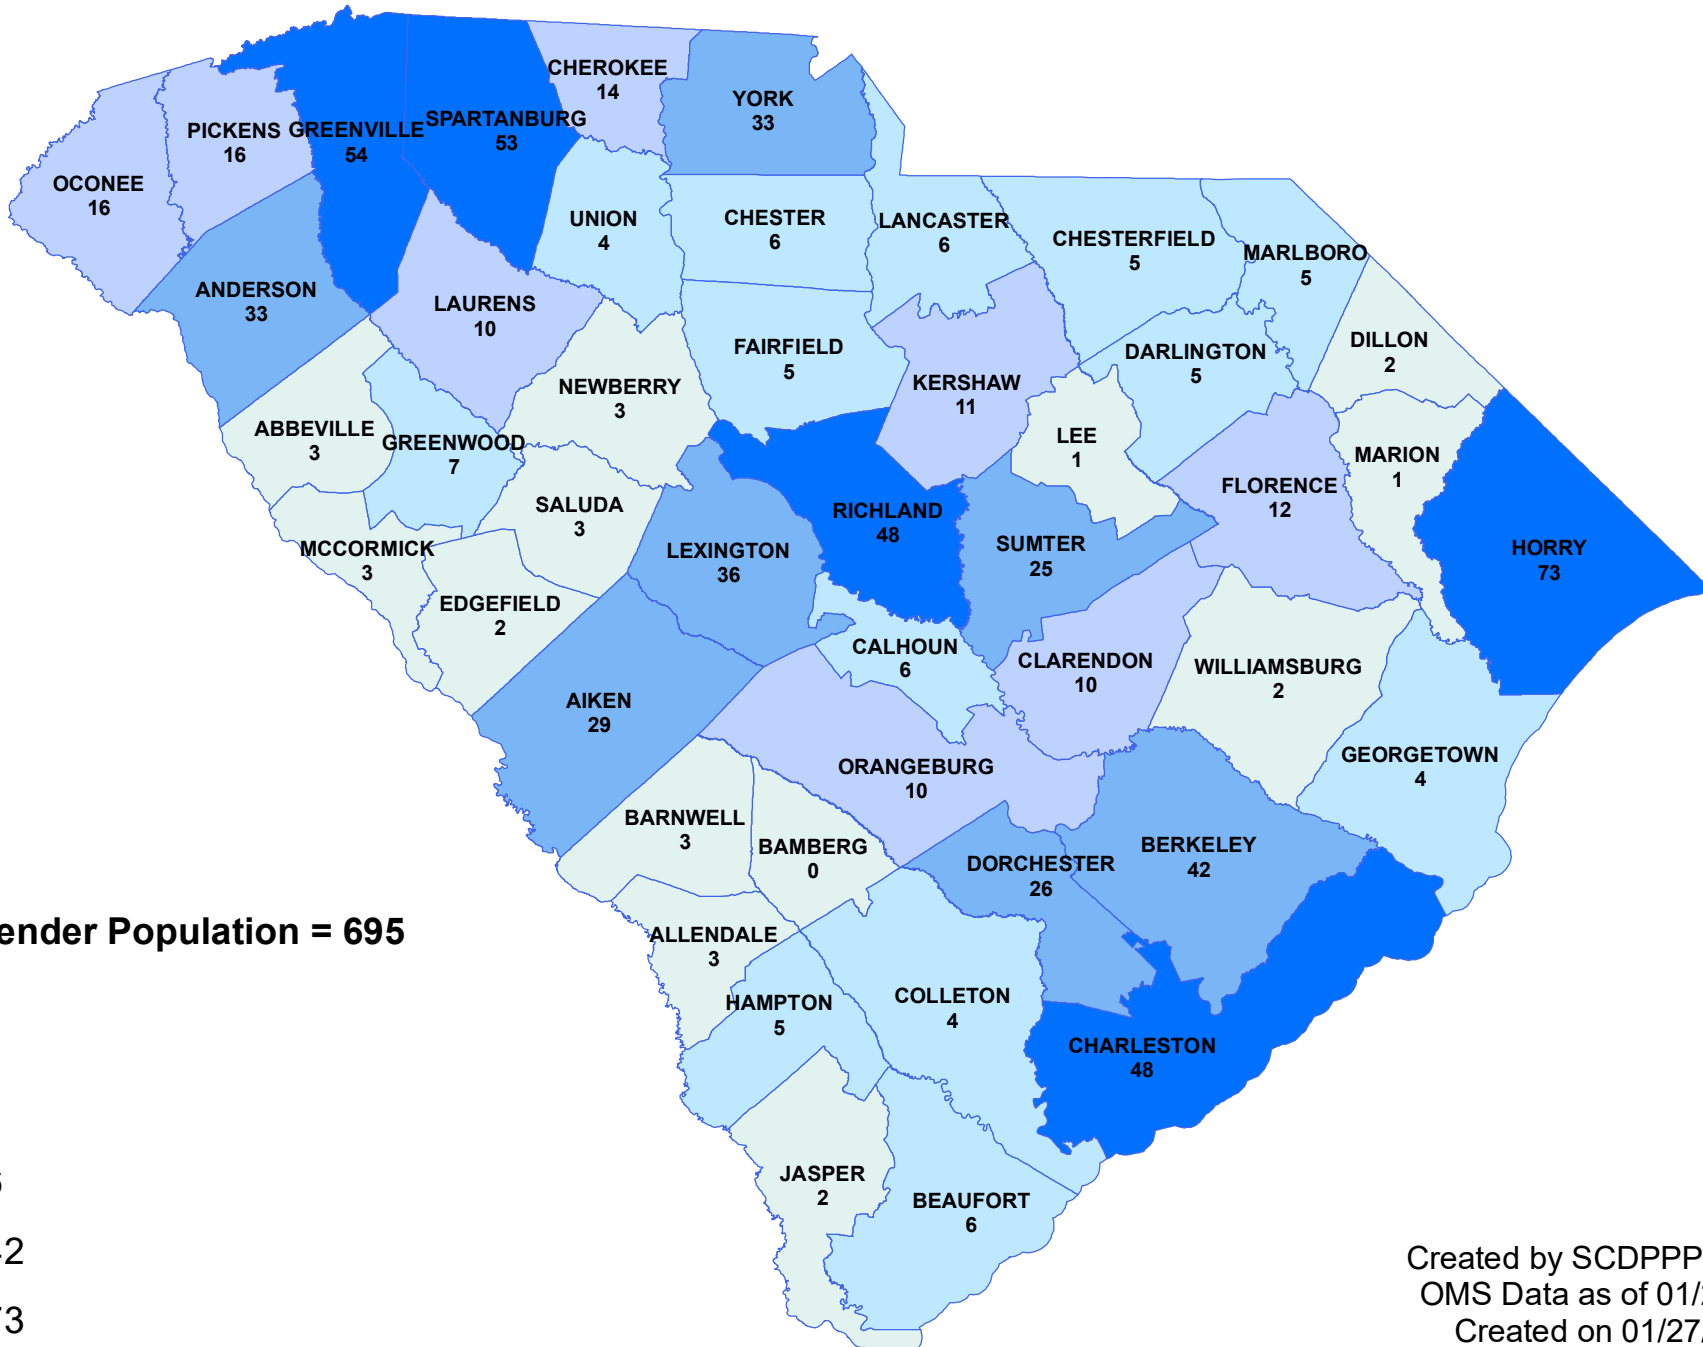

SCDPPPS Supervised Population with Current Sex Offense January 27, 2023

Created by SCDPPPS SLB
OMS Data as of 01/27/23
Created on 01/27/23