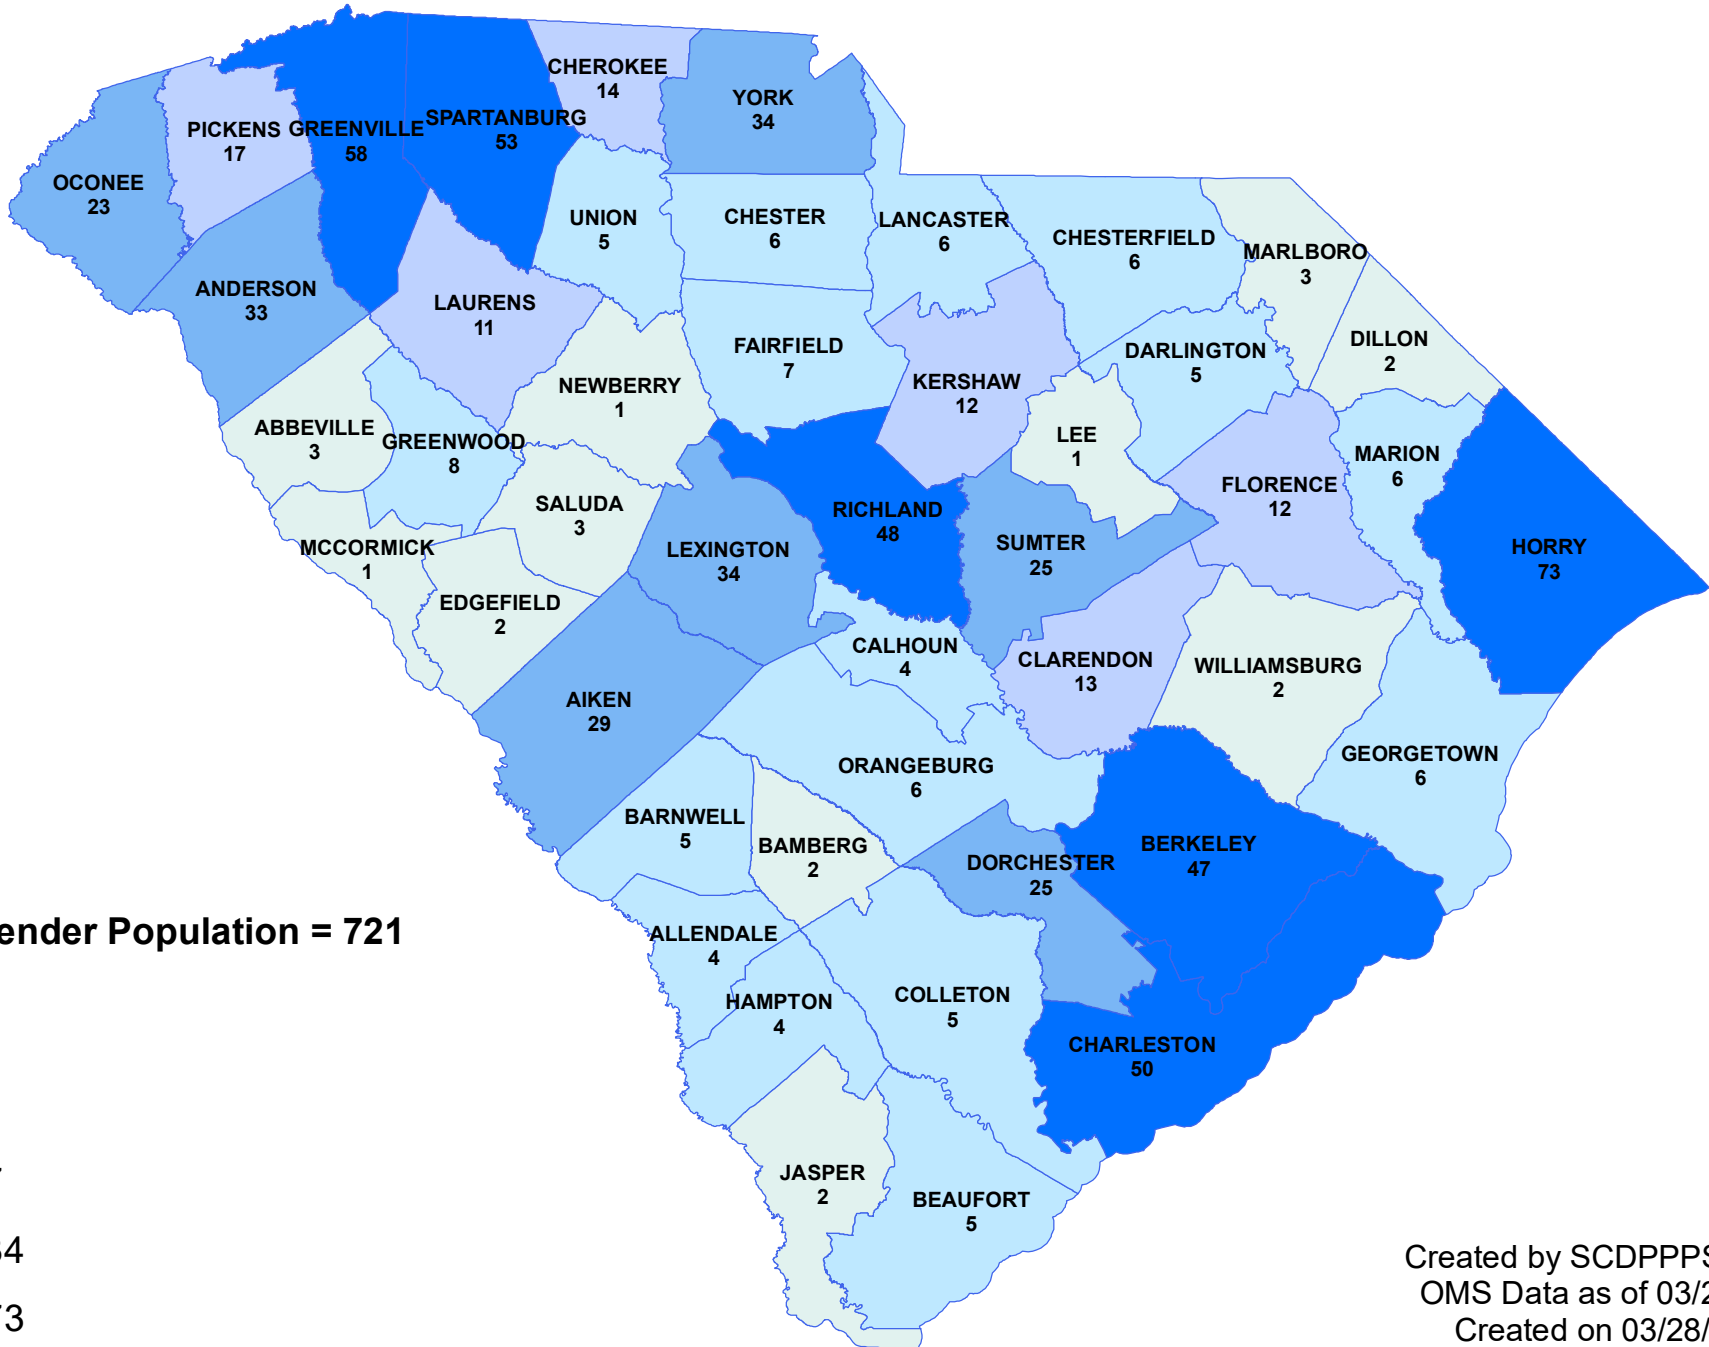

SCDPPPS Sex Offender Program Population March 24, 2023

Created by SCDPPPS LLW
OMS Data as of 03/24/23
Created on 03/28/23