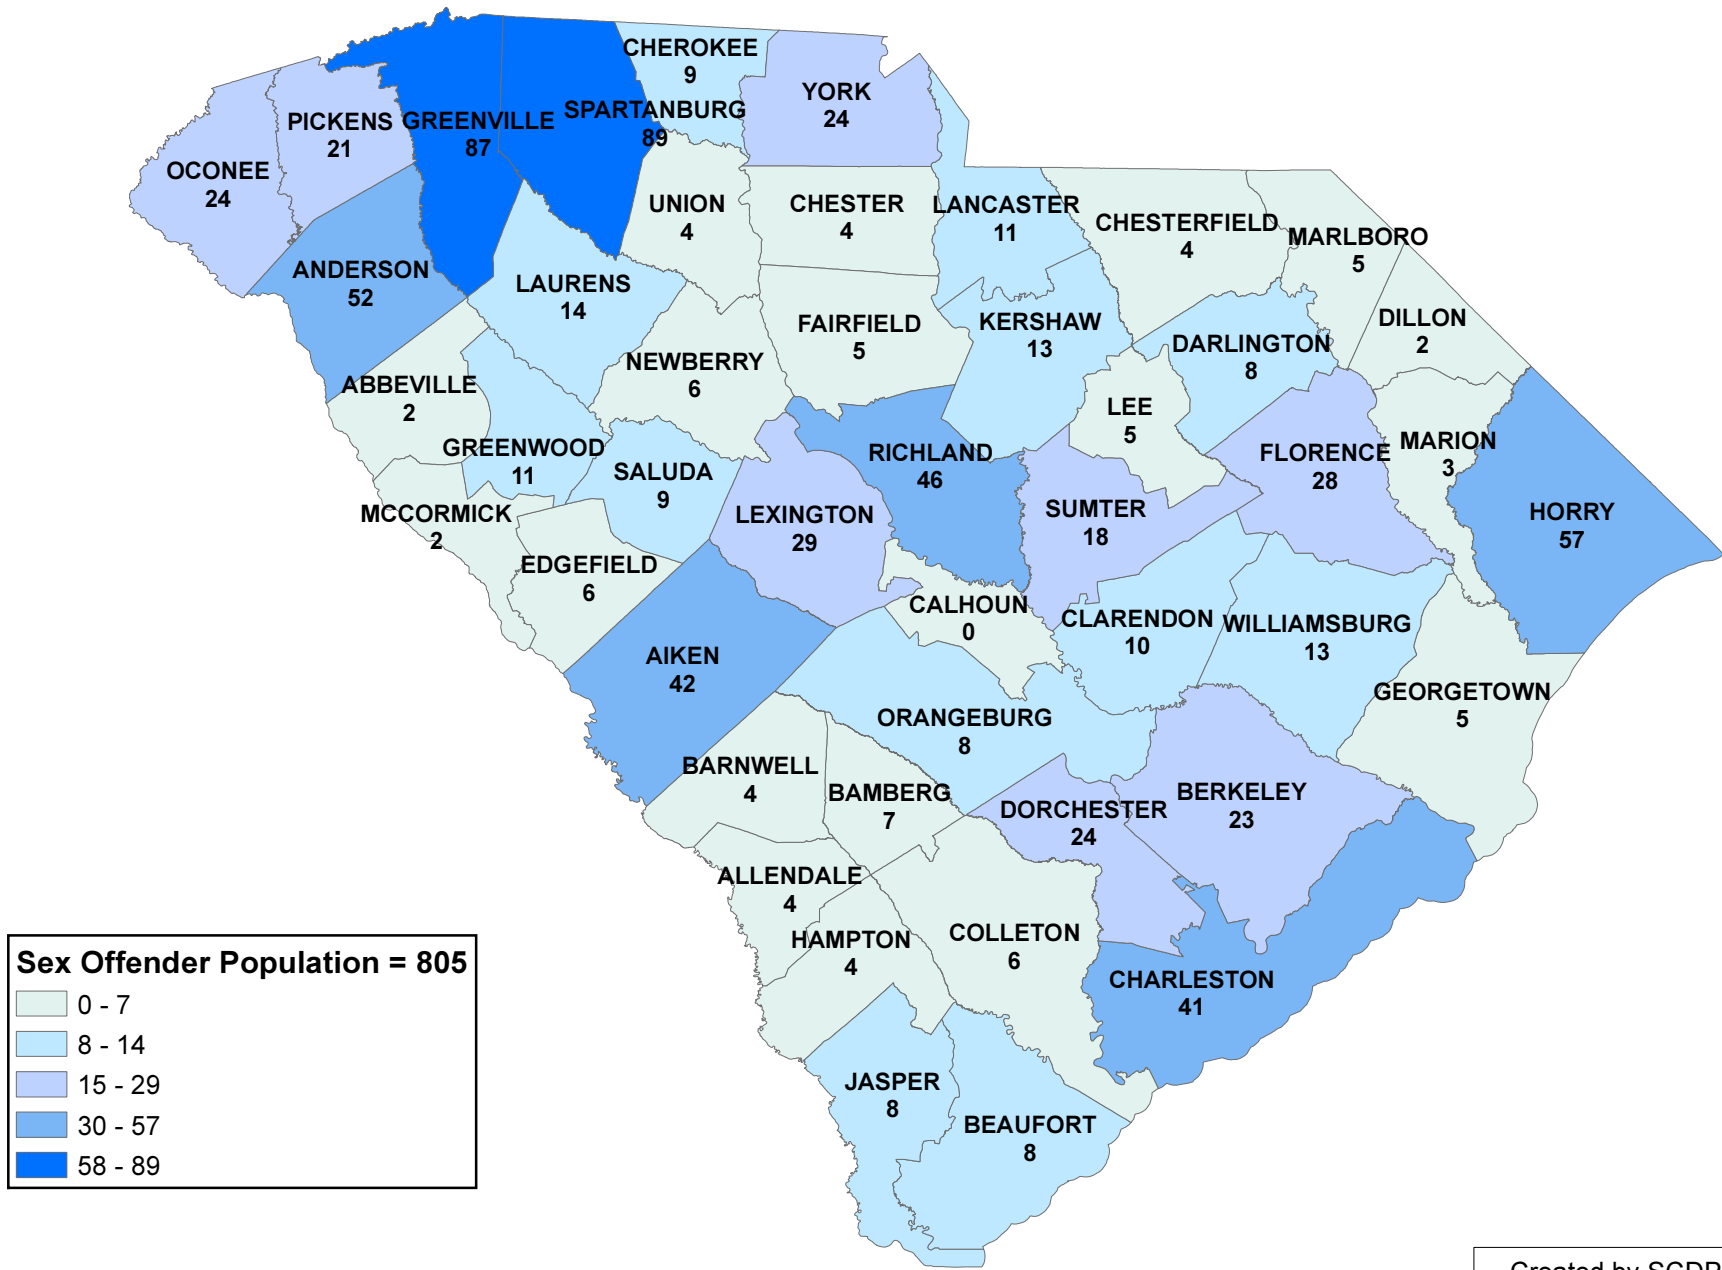

SCDPPPS Supervised Population with Current Sex Offense December 16, 2014

Sex Offender Population = 805

- 0 - 7
- 8 - 14
- 15 - 29
- 30 - 57
- 58 - 89

Created by SCDPPPS MPS
OMS Data as of 12/16/14
Created on 12/17/14