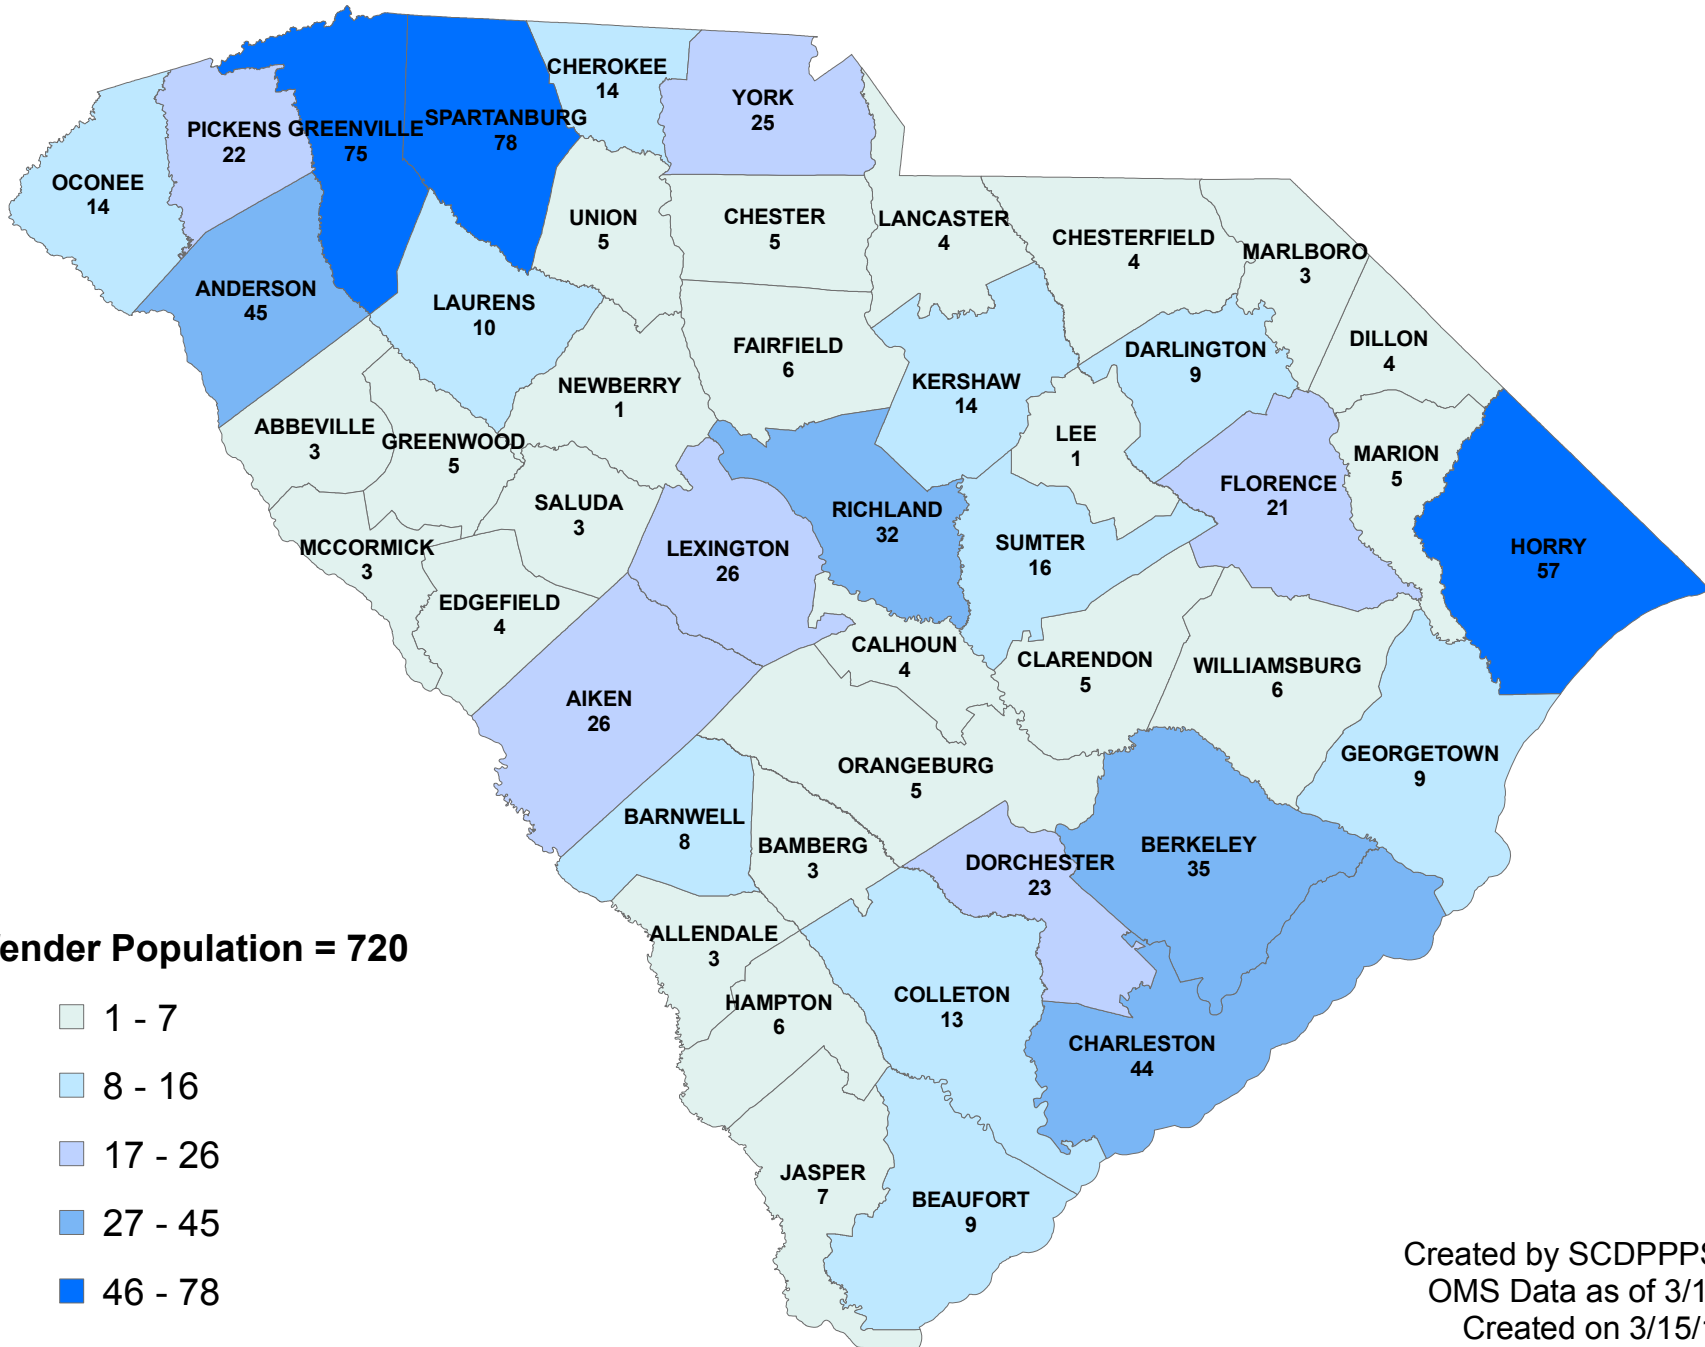

SCDPPPS Supervised Population with Current Sex Offense March 15, 2017

Created by SCDPPPS SDS
OMS Data as of 3/15/17
Created on 3/15/17