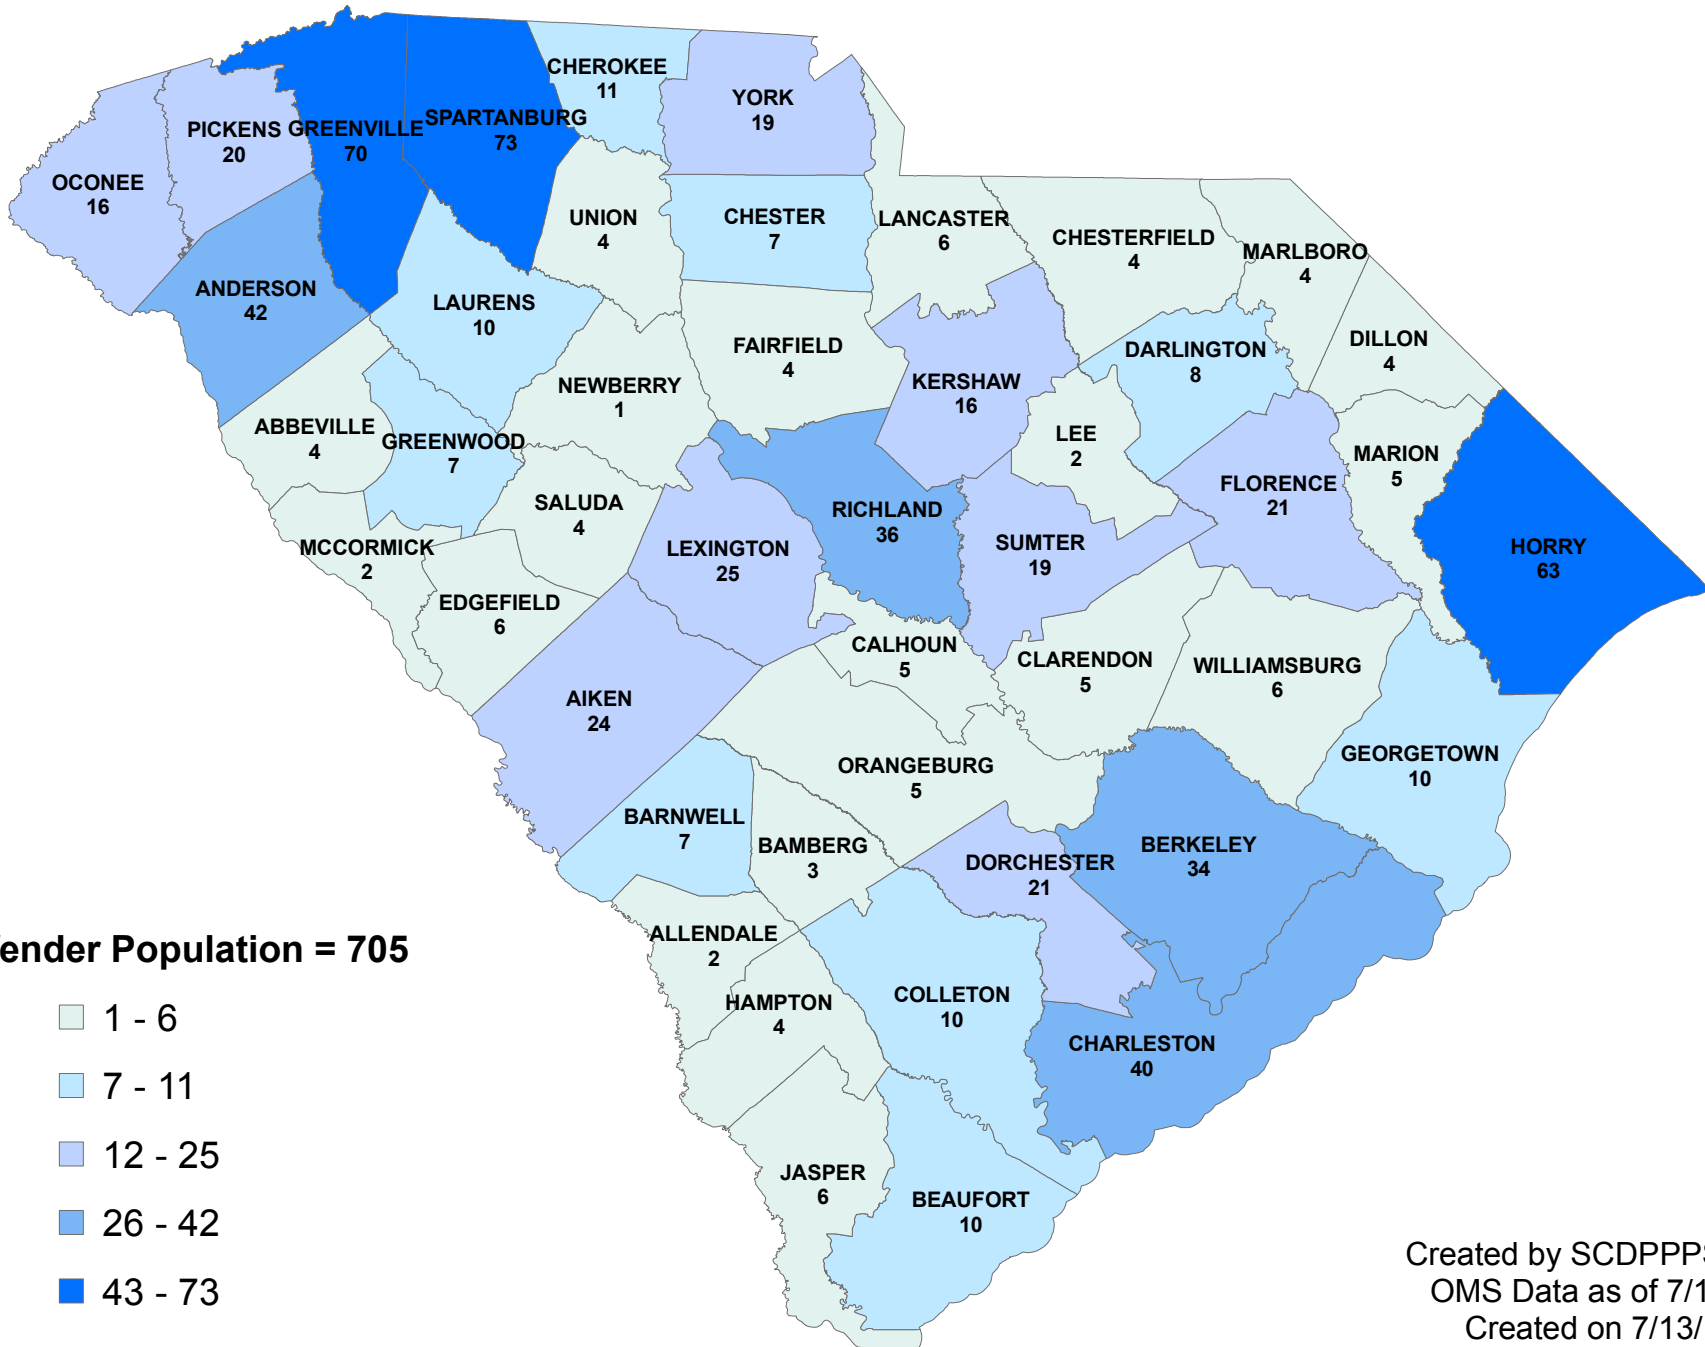

SCDPPPS Supervised Population with Current Sex Offense July 12, 2017

Created by SCDPPPS SDS
OMS Data as of 7/12/17
Created on 7/13/17