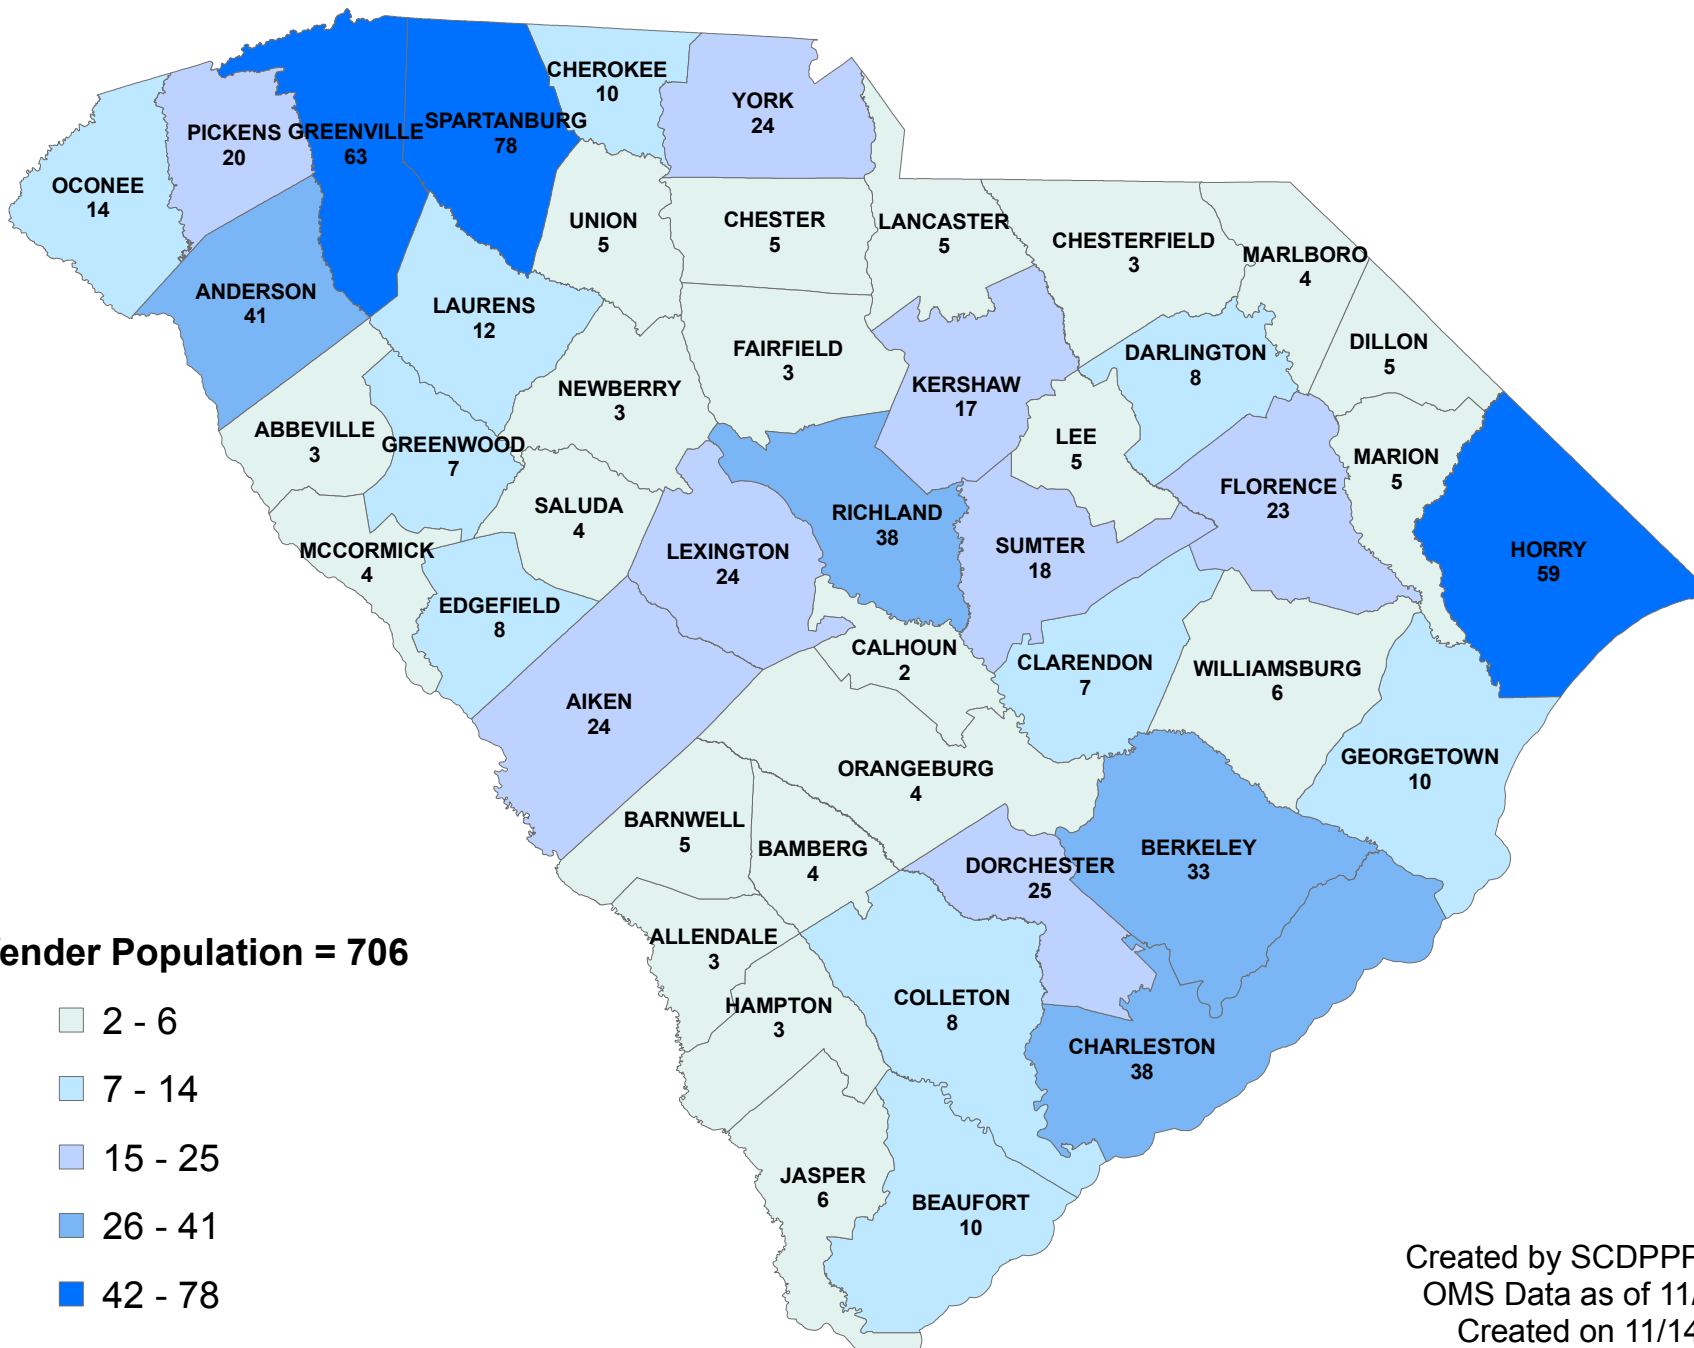

SCDPPPS Supervised Population with Current Sex Offense

November 13, 2017

Sex Offender Population = 706

- 2 - 6
- 7 - 14
- 15 - 25
- 26 - 41
- 42 - 78

Created by SCDPPPS SDS
OMS Data as of 11/13/17
Created on 11/14/17