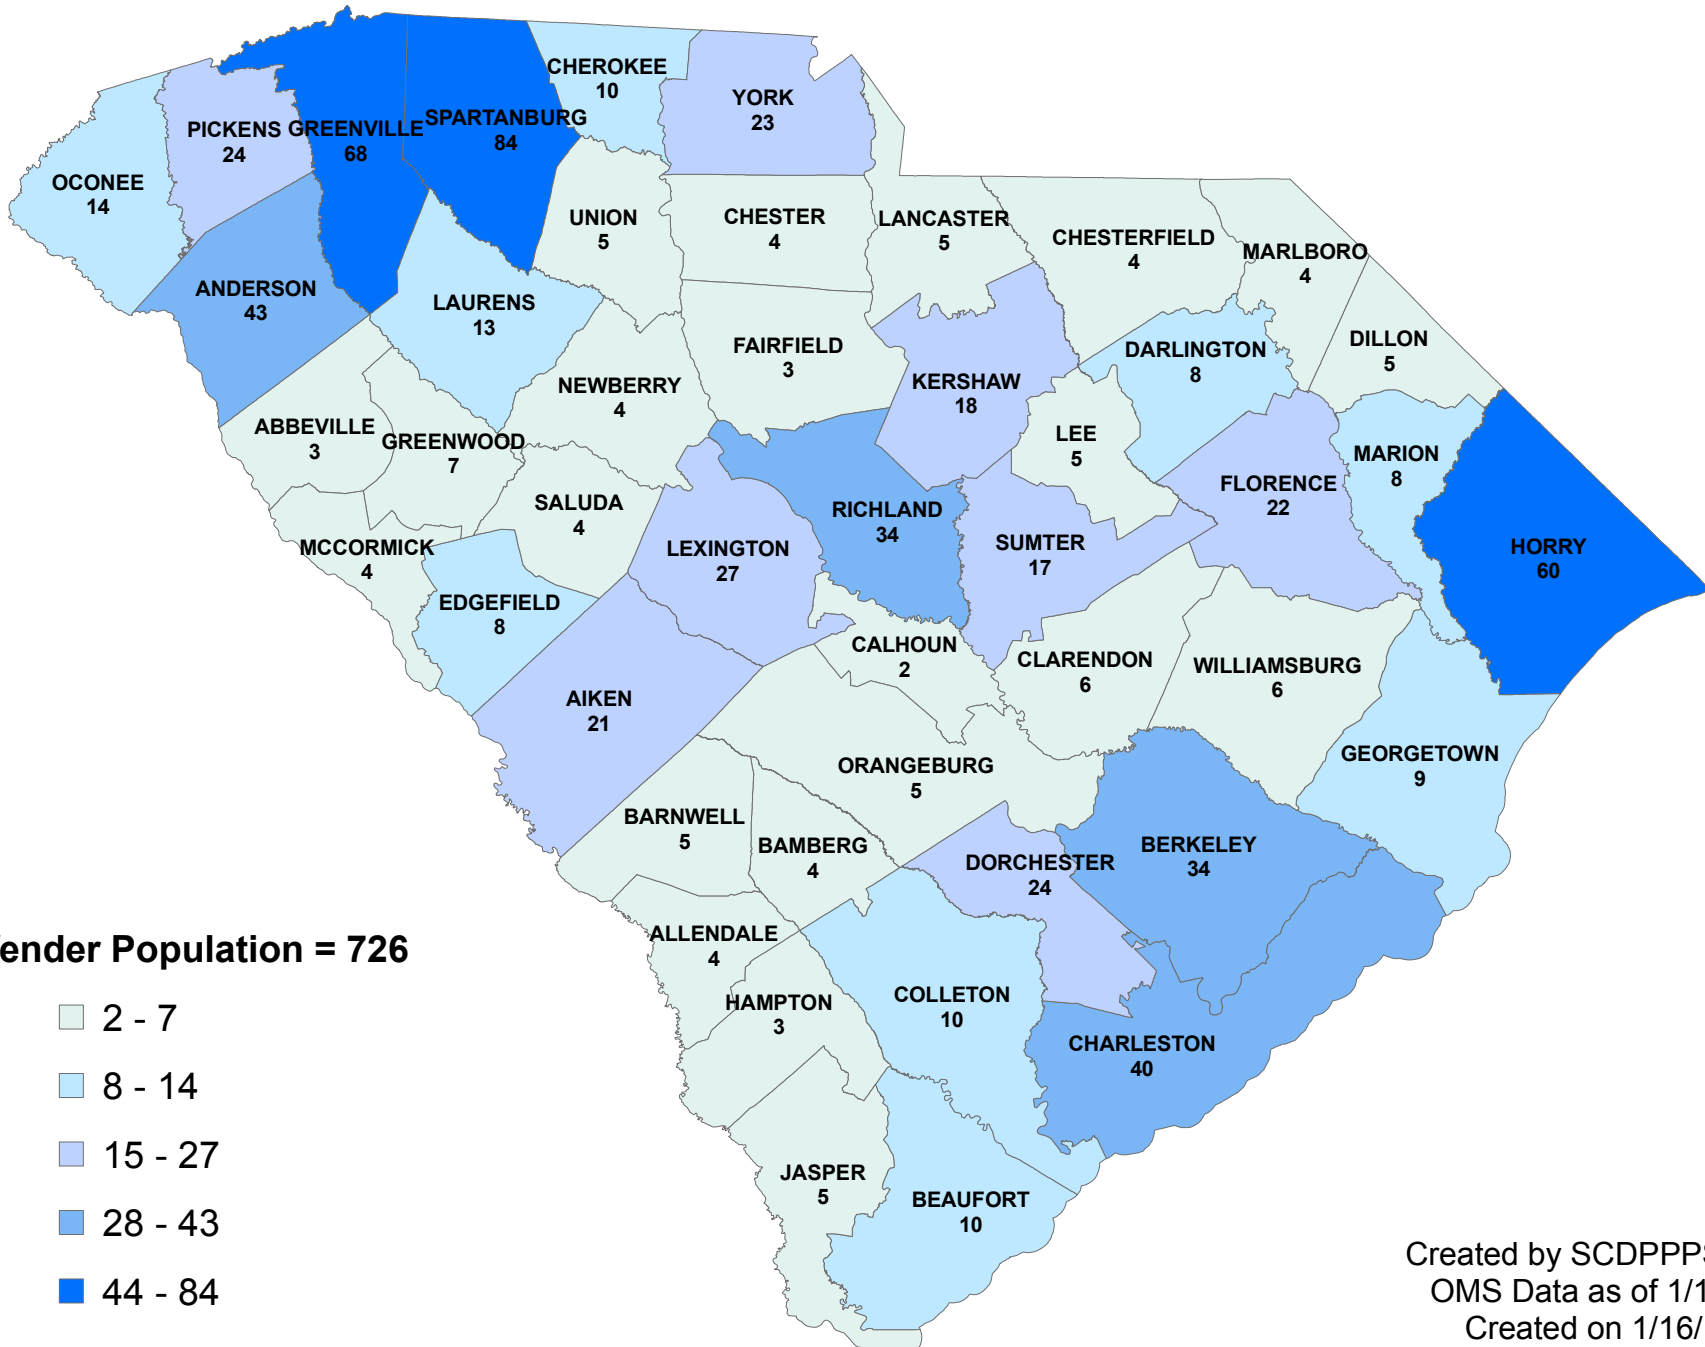

SCDPPPS Supervised Population with Current Sex Offense January 12, 2018

Created by SCDPPPS SDS
OMS Data as of 1/12/18
Created on 1/16/18