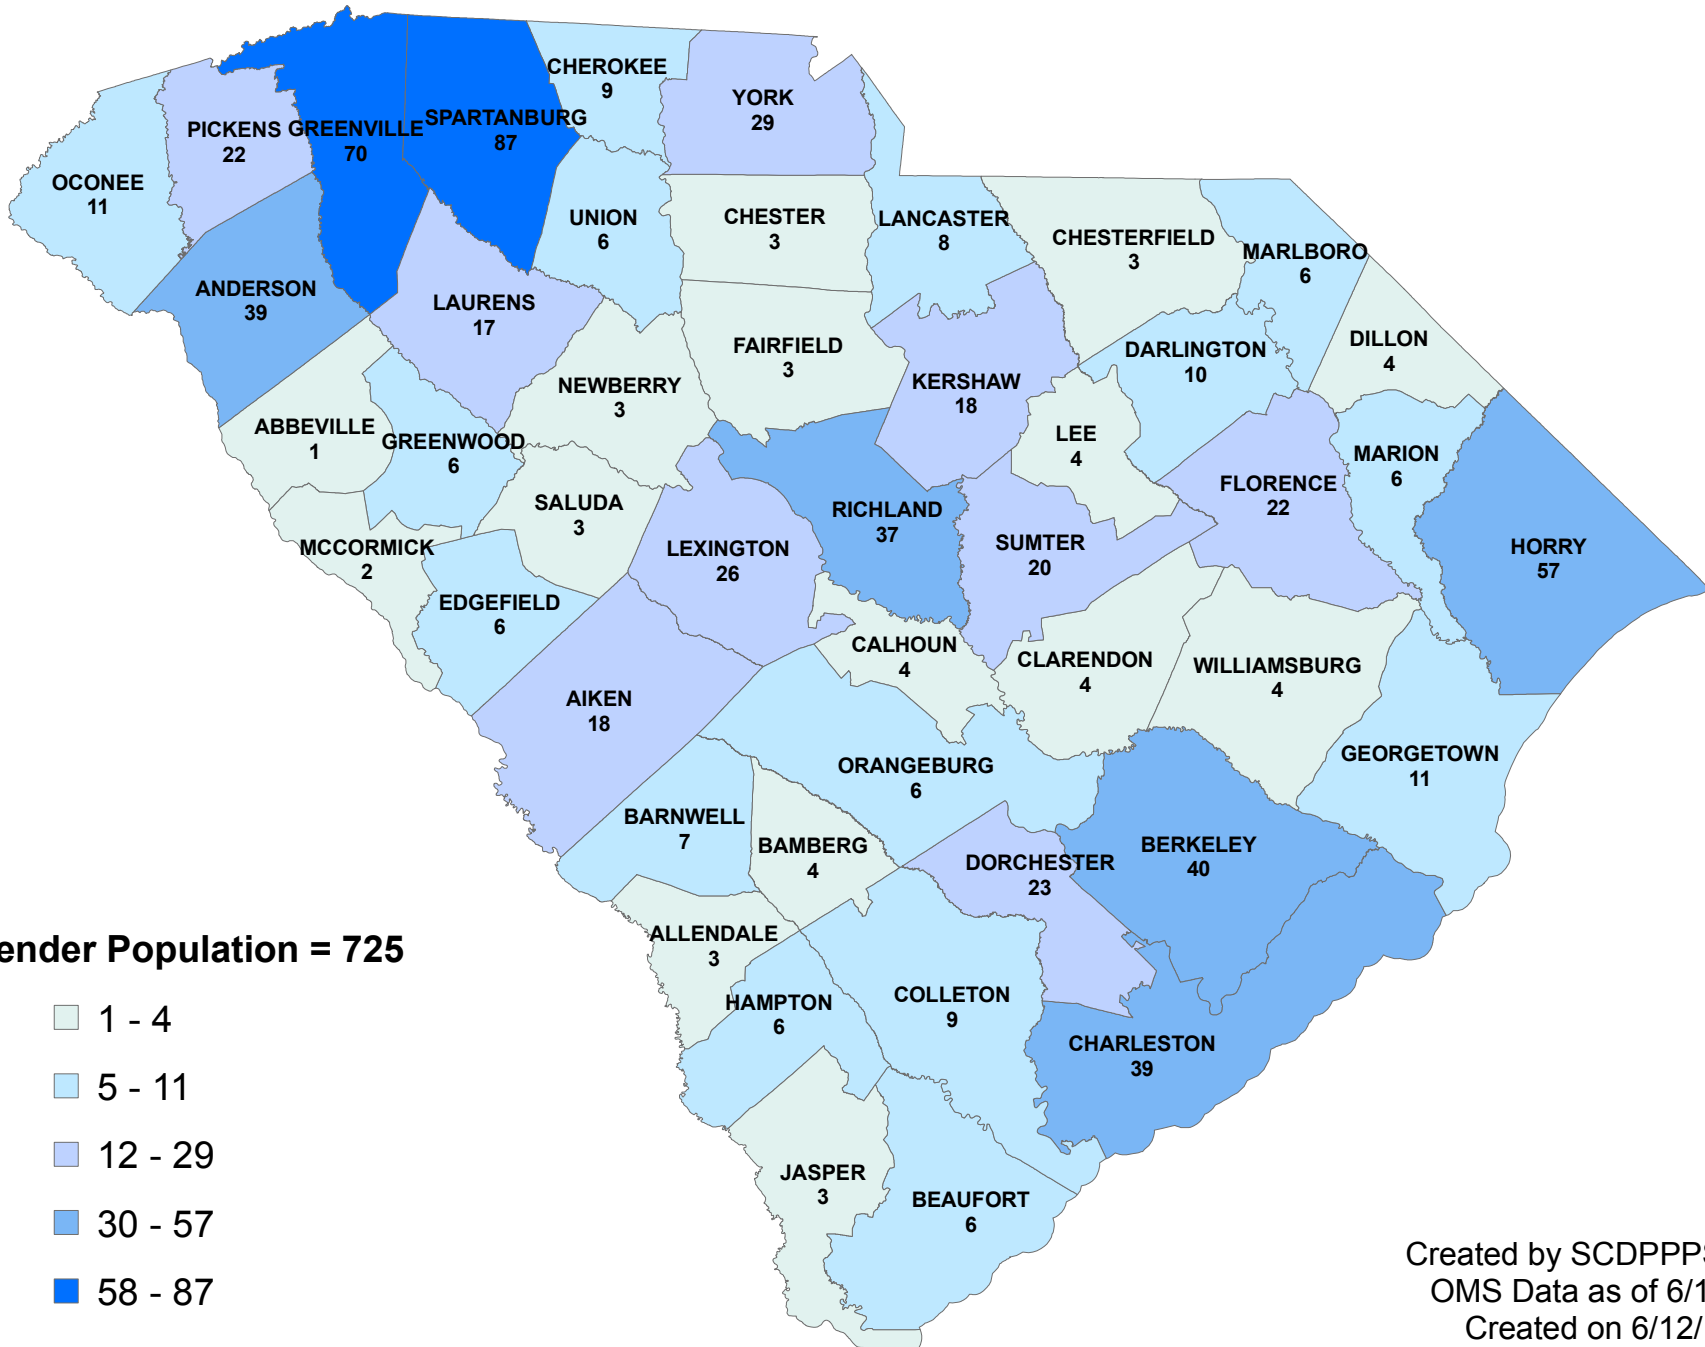

SCDPPPS Supervised Population with Current Sex Offense June 12, 2018

Created by SCDPPPS SDS
OMS Data as of 6/12/18
Created on 6/12/18