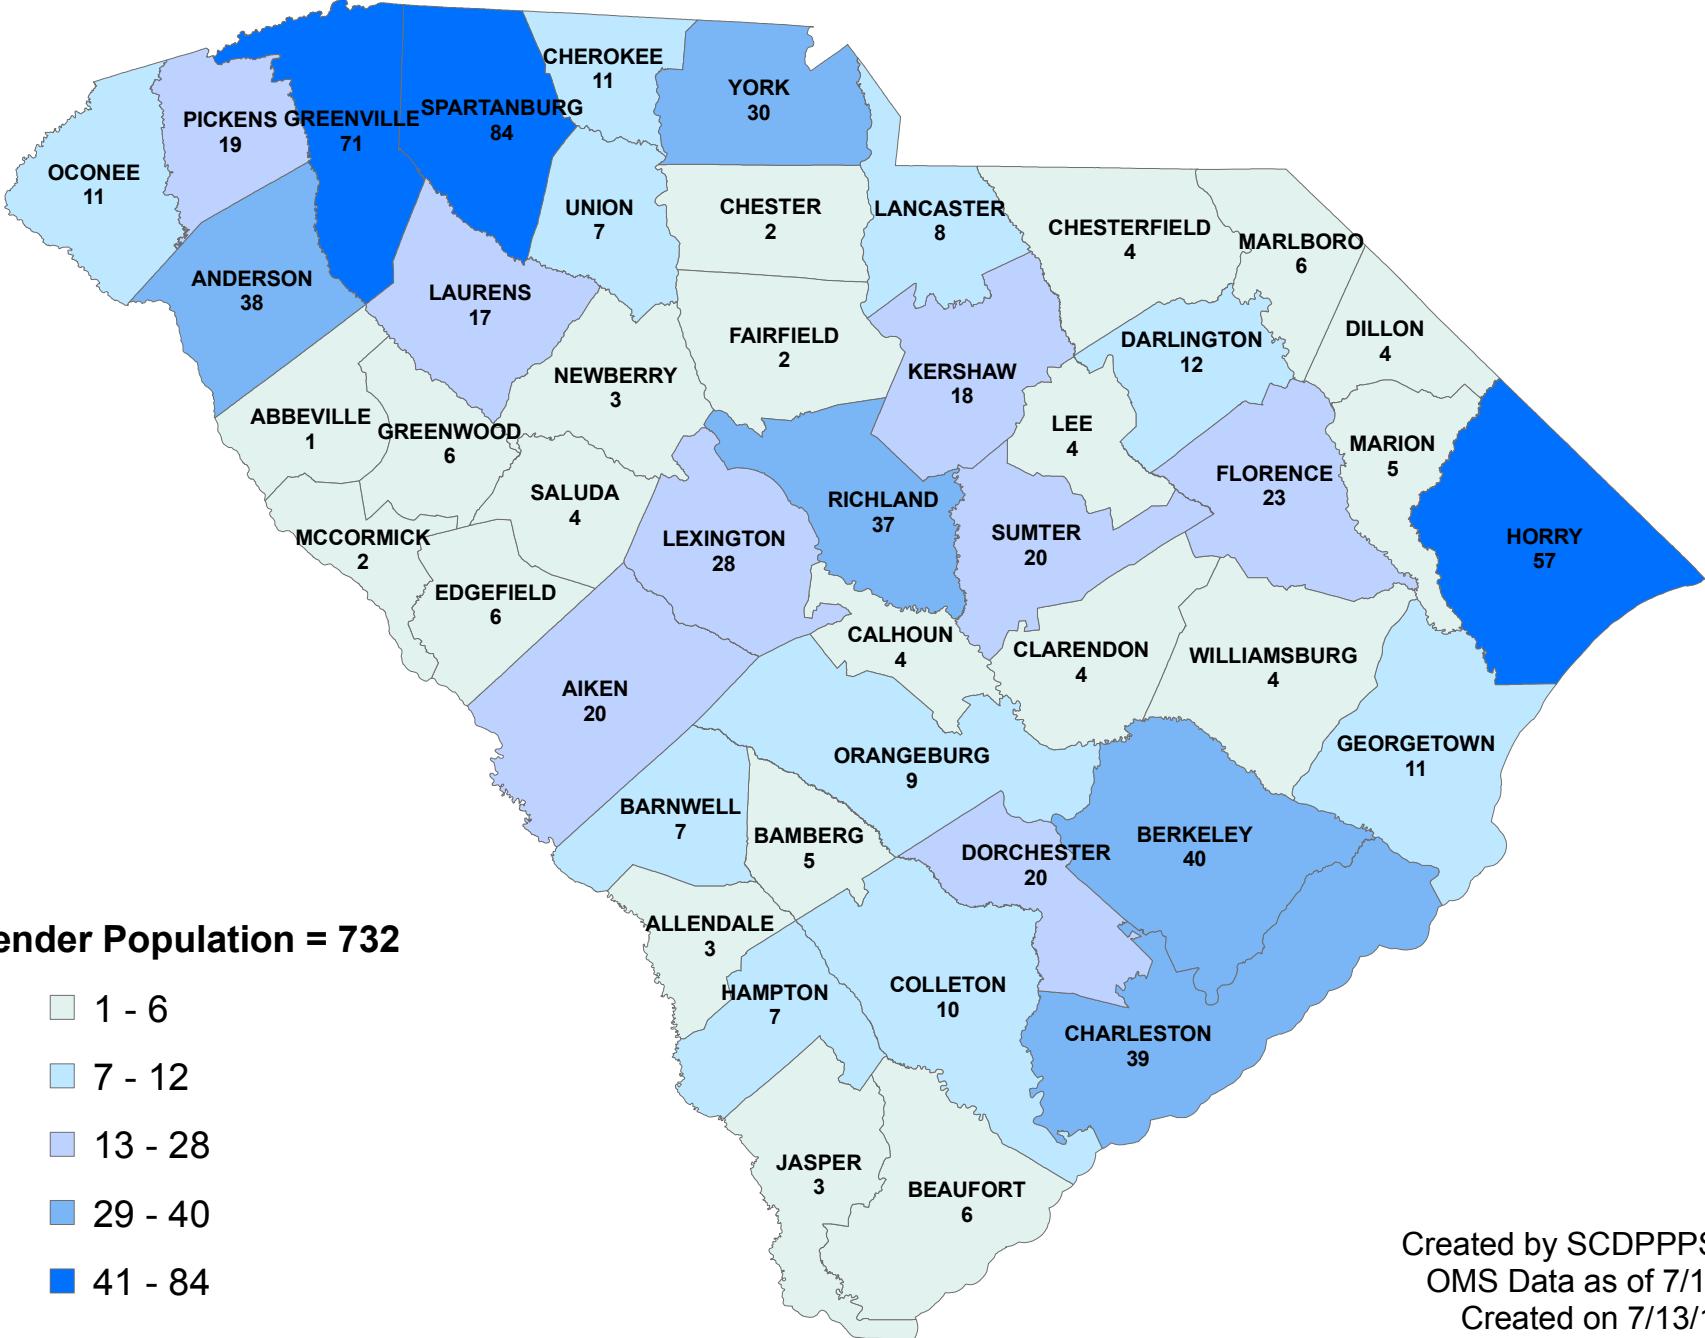

# SCDPPPS Supervised Population with Current Sex Offense July 13, 2018

Created by SCDPPPS SDS  
OMS Data as of 7/13/18  
Created on 7/13/18