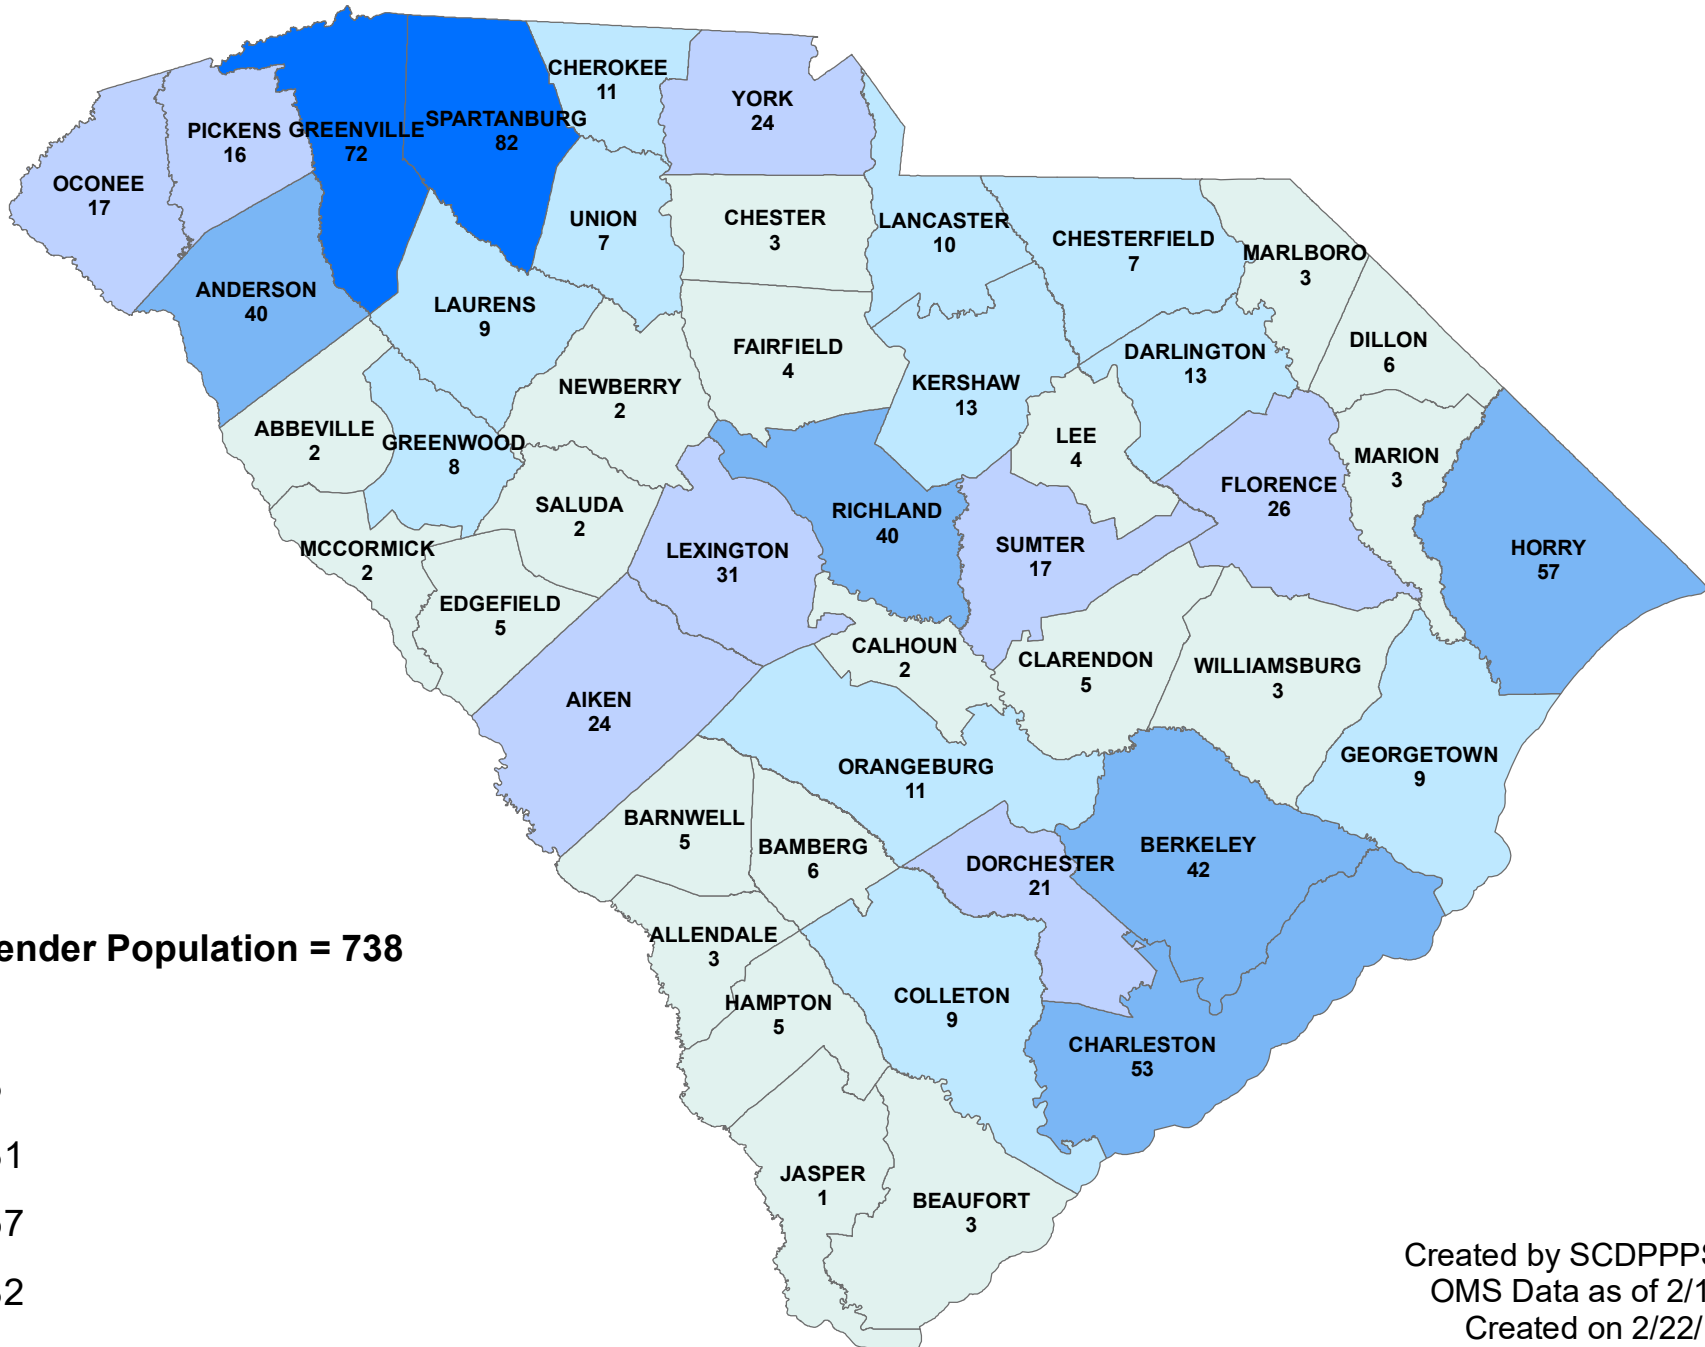

SCDPPPS Supervised Population with Current Sex Offense February 19, 2019

Created by SCDPPPS MPS
OMS Data as of 2/19/19
Created on 2/22/19