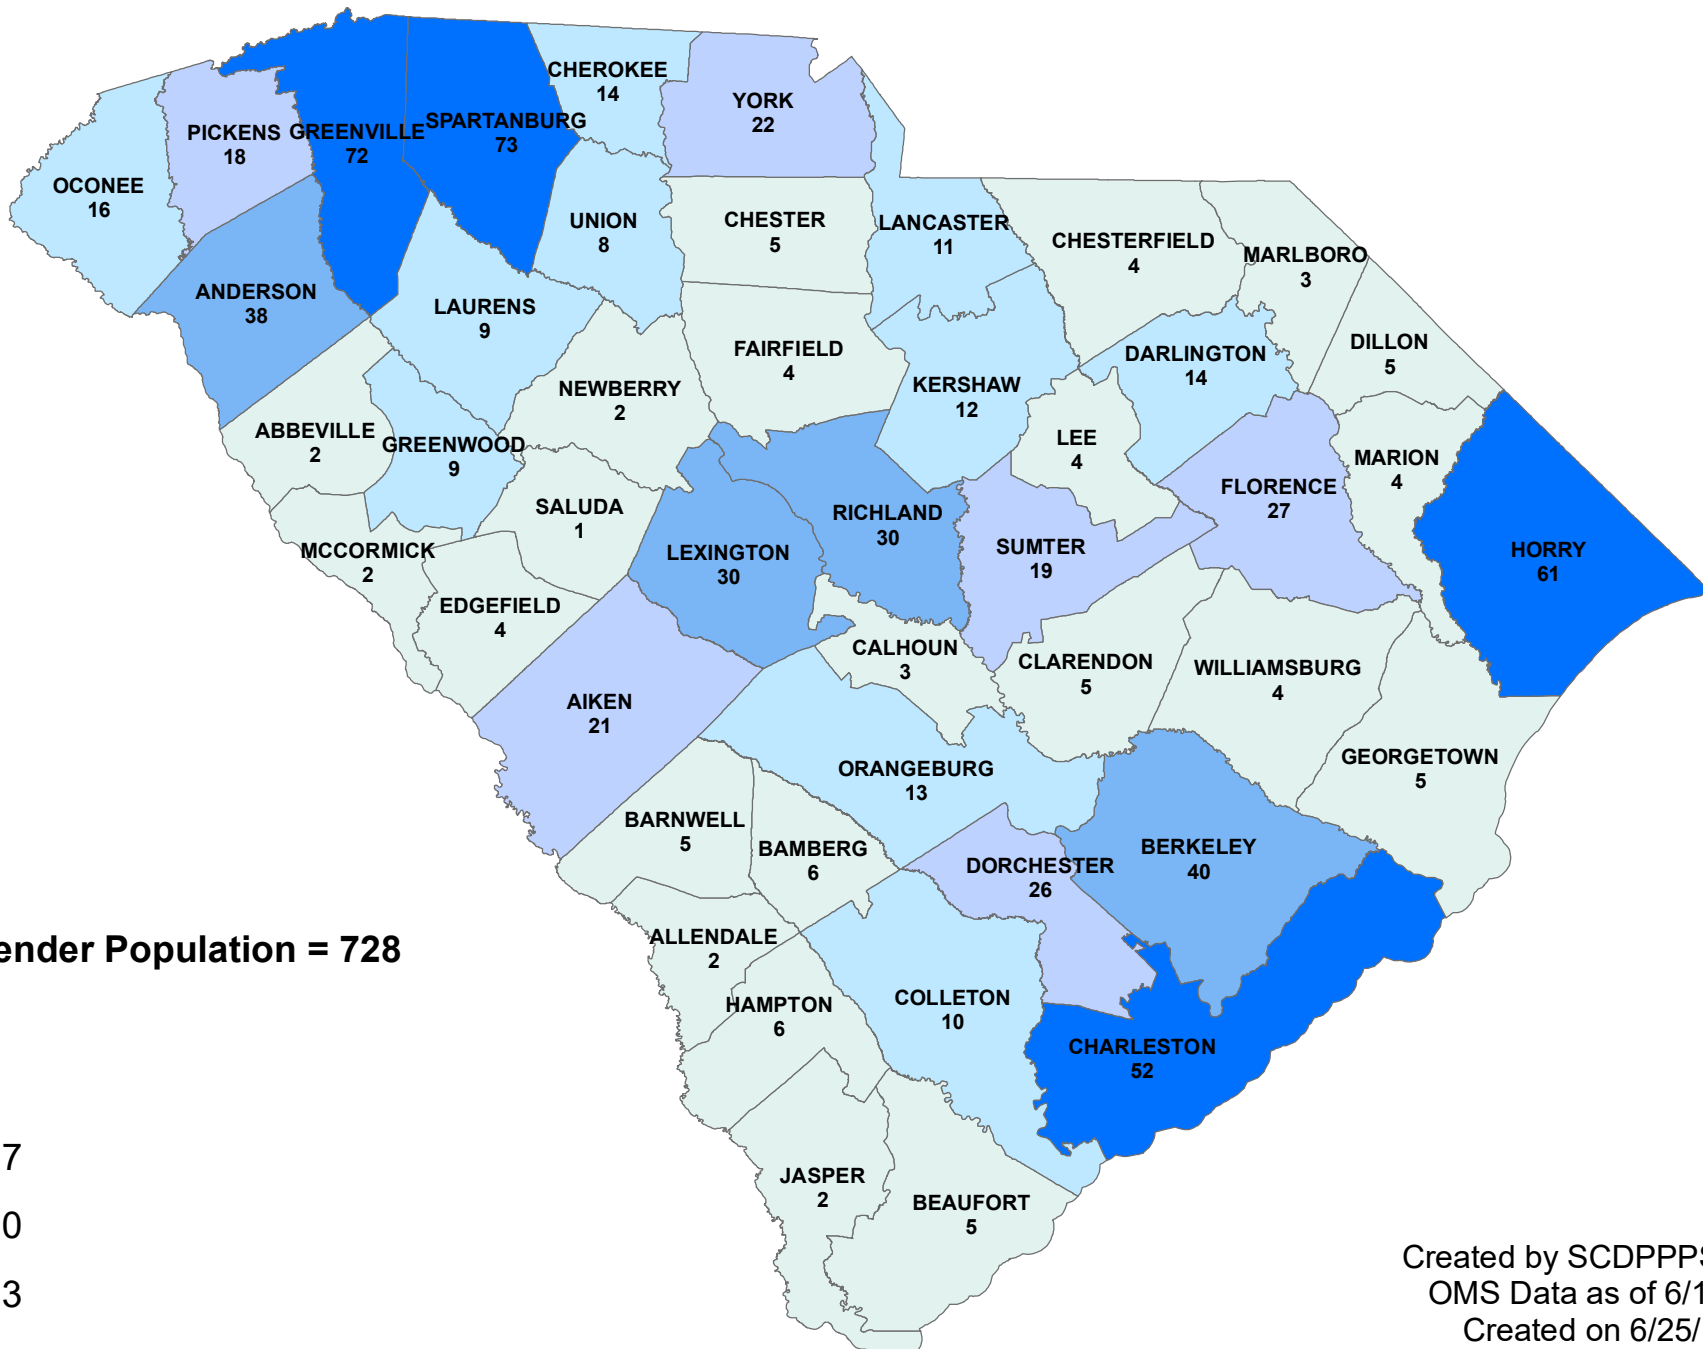

SCDPPPS Supervised Population with Current Sex Offense June 12, 2019

Created by SCDPPPS MPS
OMS Data as of 6/12/19
Created on 6/25/19