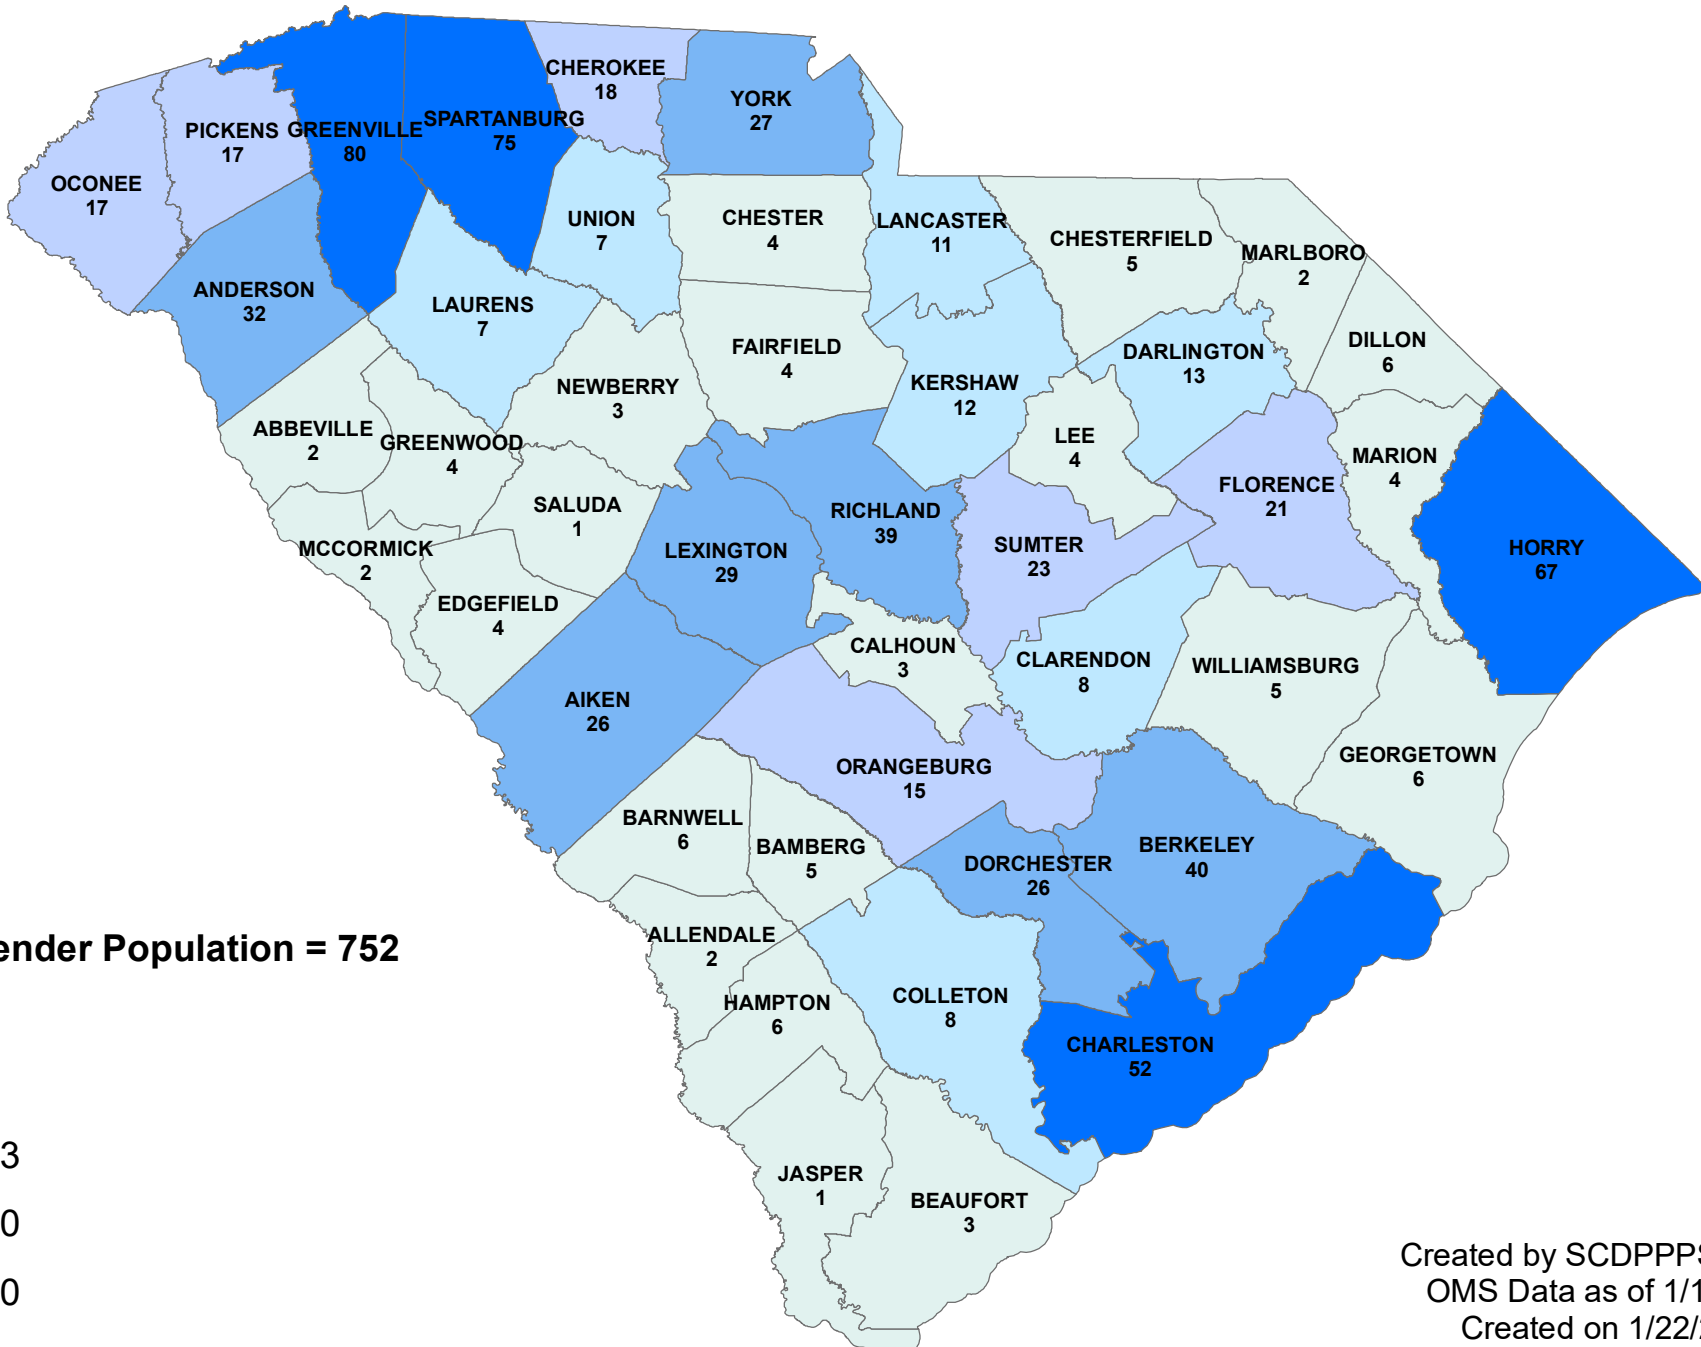

# SCDPPPS Supervised Population with Current Sex Offense January 13, 2020

Created by SCDPPPS MPS  
OMS Data as of 1/13/20  
Created on 1/22/20