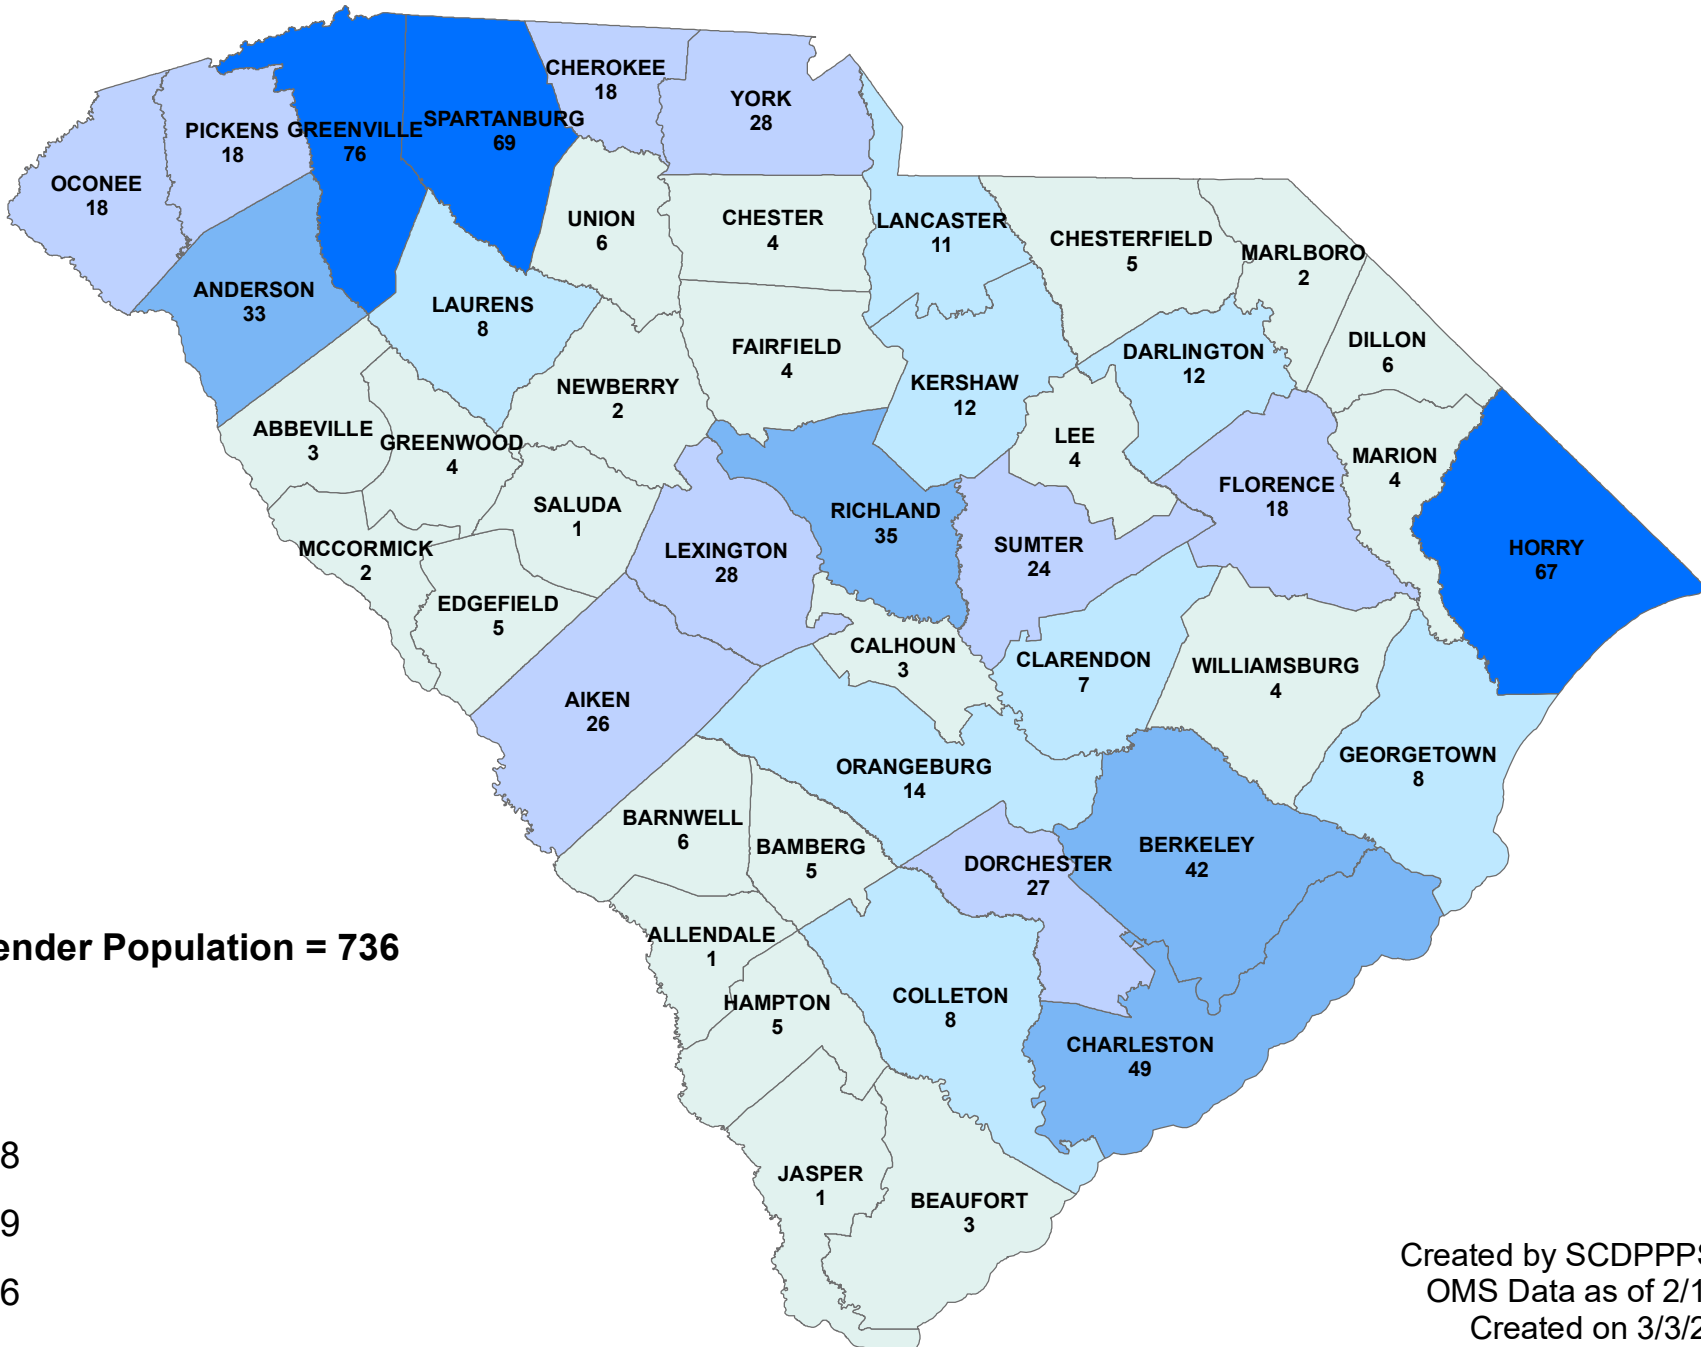

SCDPPPS Supervised Population with Current Sex Offense February 12, 2020

Created by SCDPPPS MPS
OMS Data as of 2/12/20
Created on 3/3/20