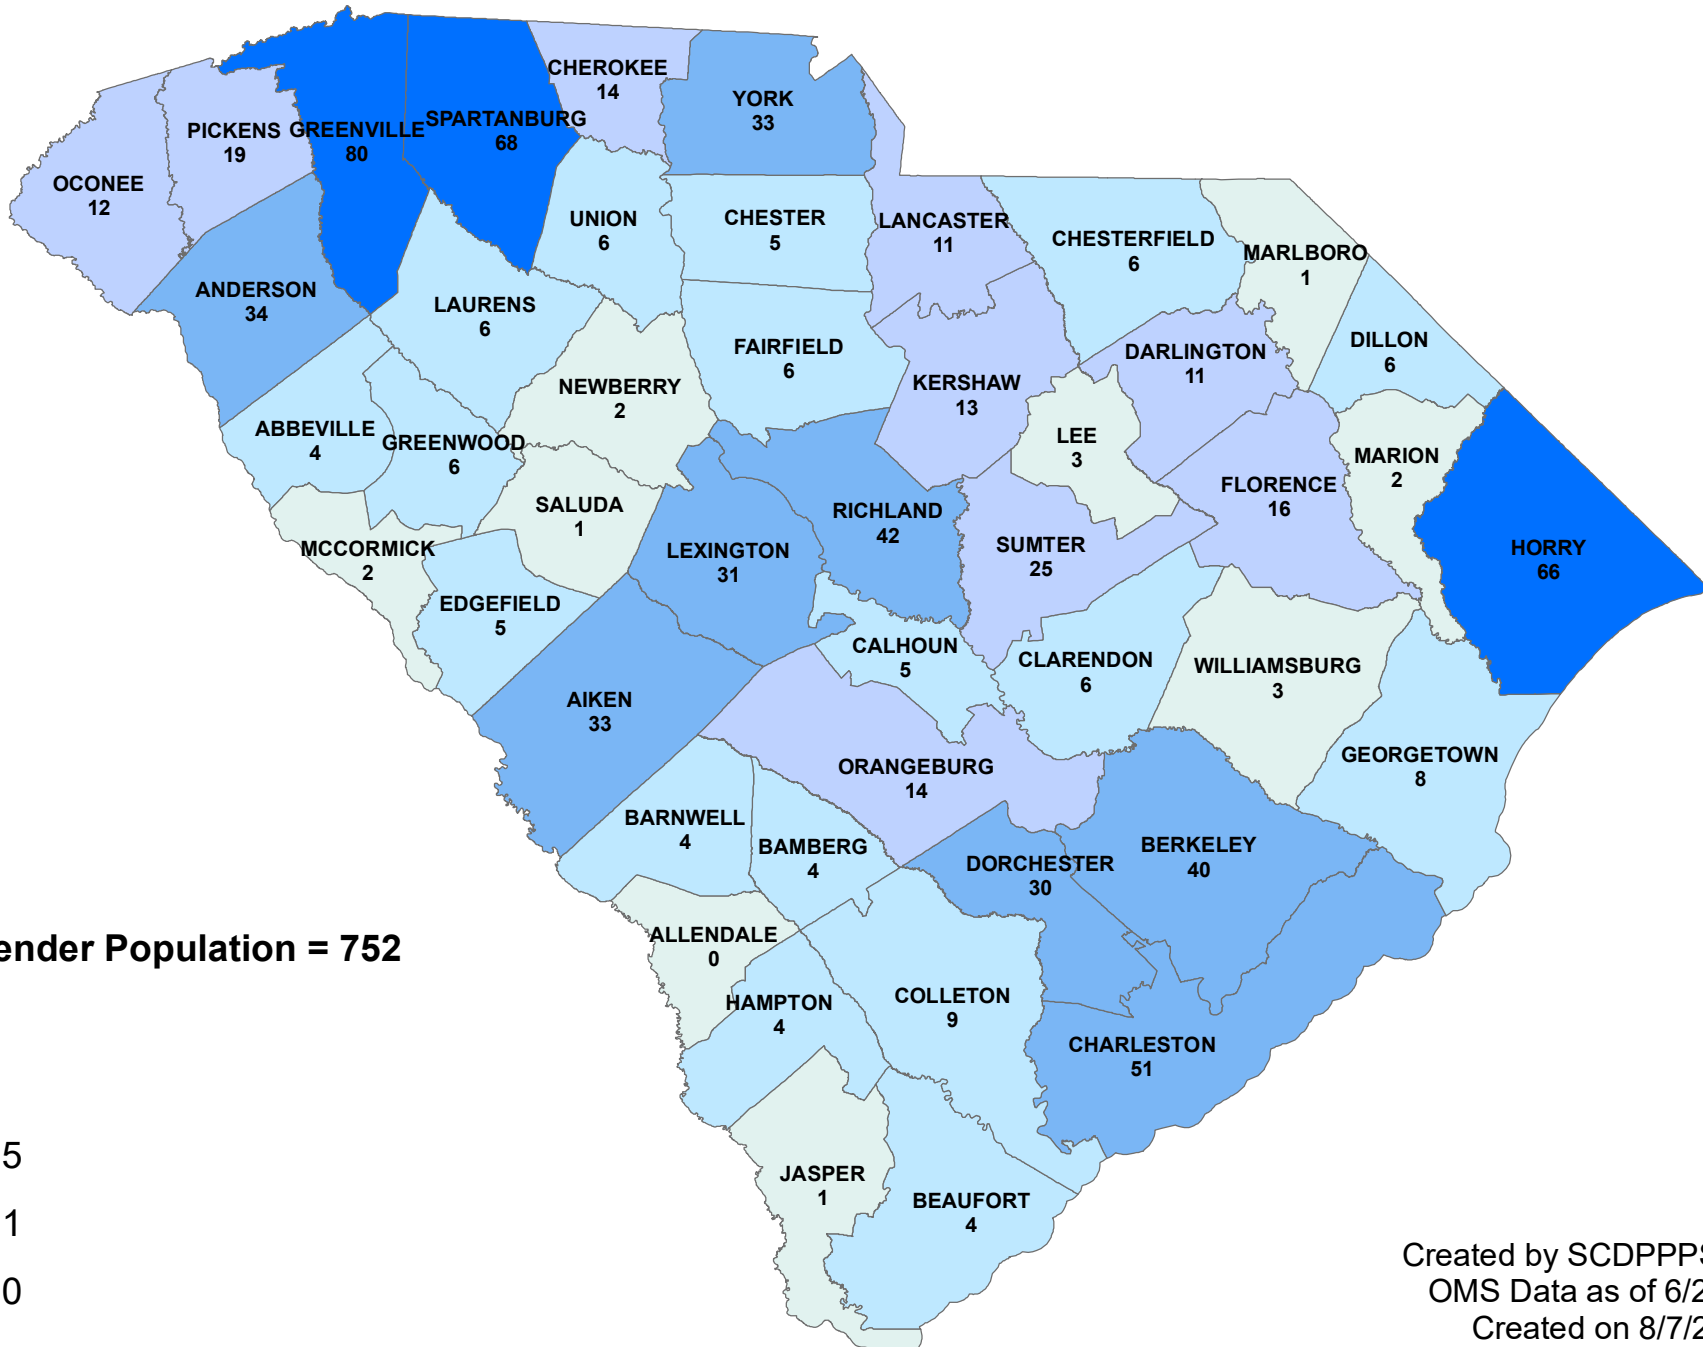

SCDPPPS Supervised Population with Current Sex Offense June 25, 2020

Created by SCDPPPS MPS
OMS Data as of 6/25/20
Created on 8/7/20