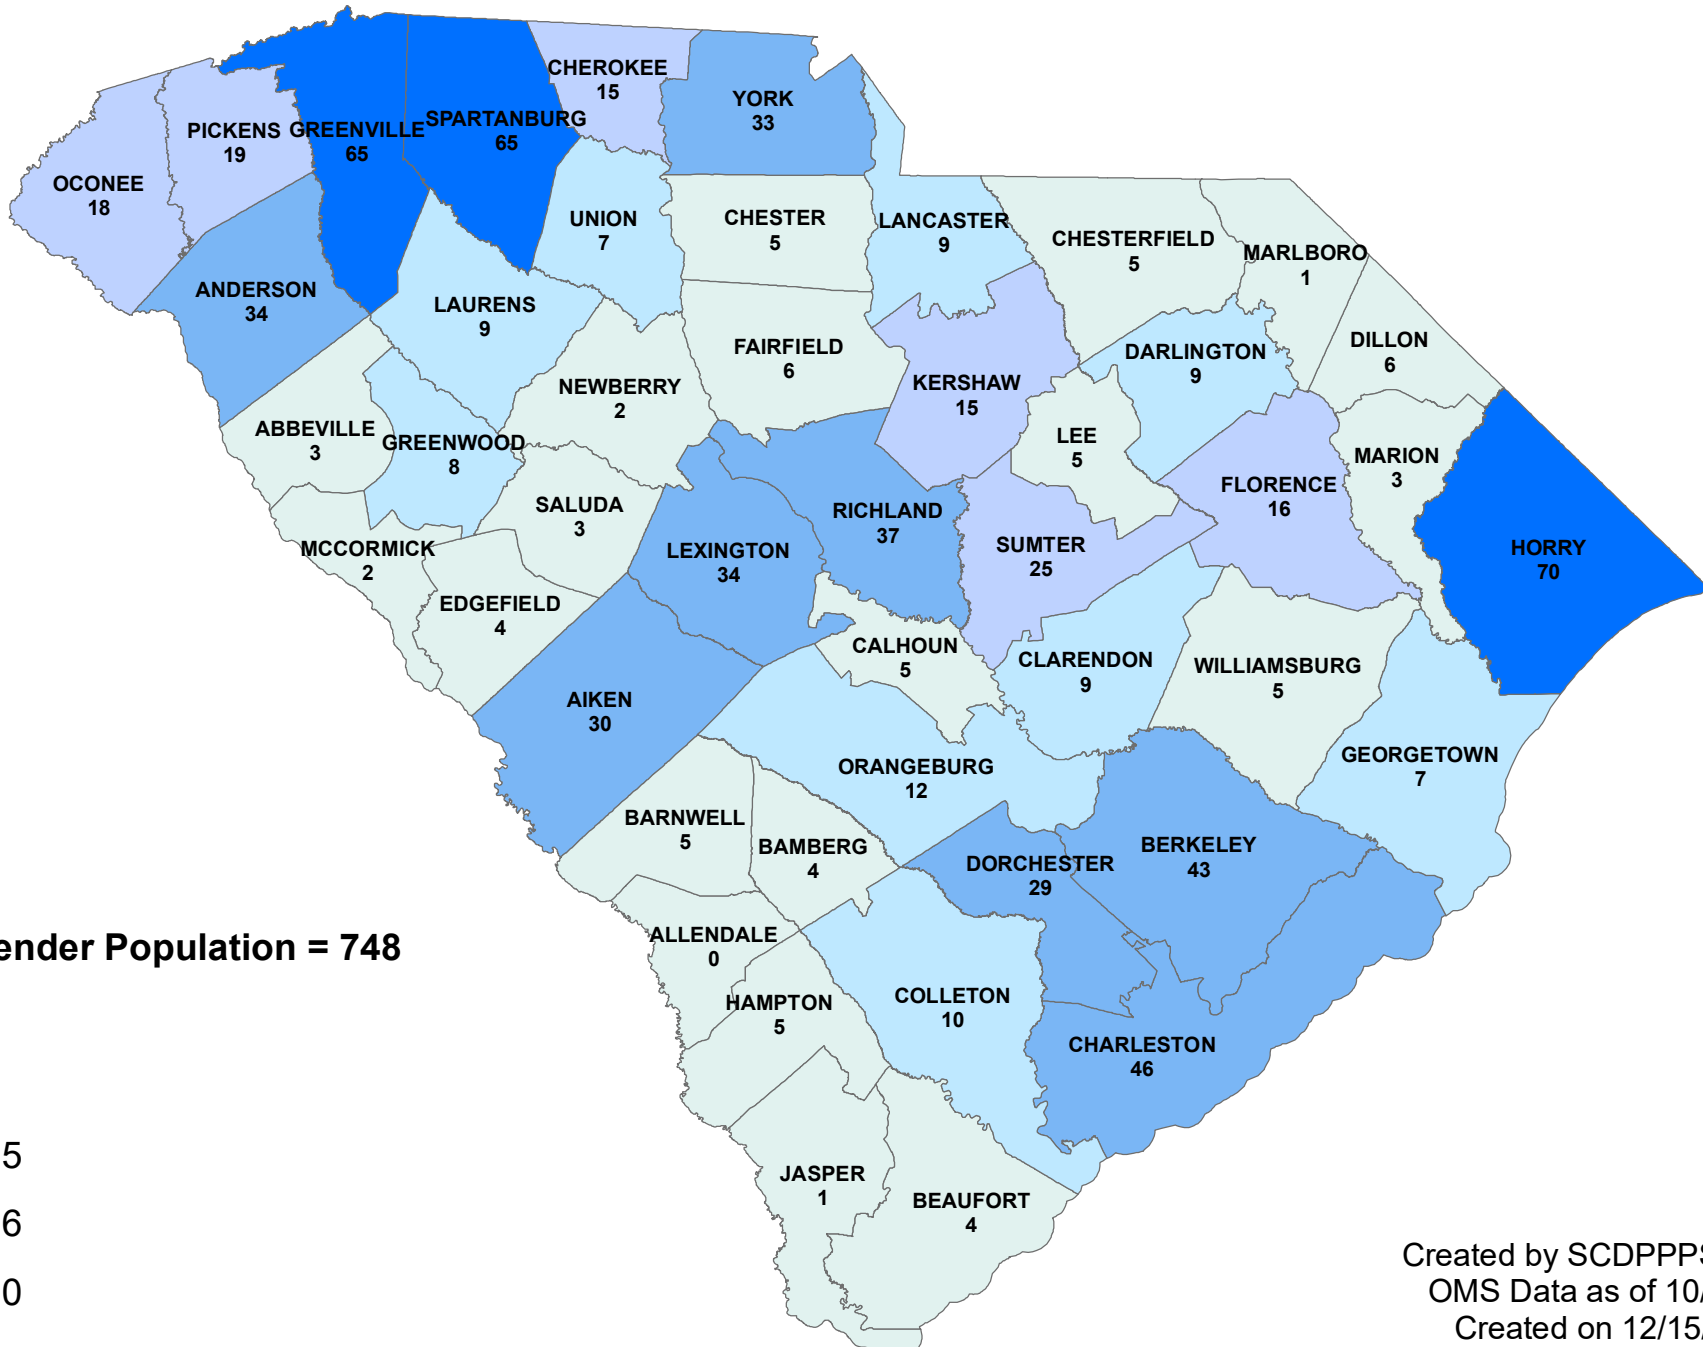

# SCDPPPS Supervised Population with Current Sex Offense October 2, 2020

Created by SCDPPPS MPS  
OMS Data as of 10/2/20  
Created on 12/15/20