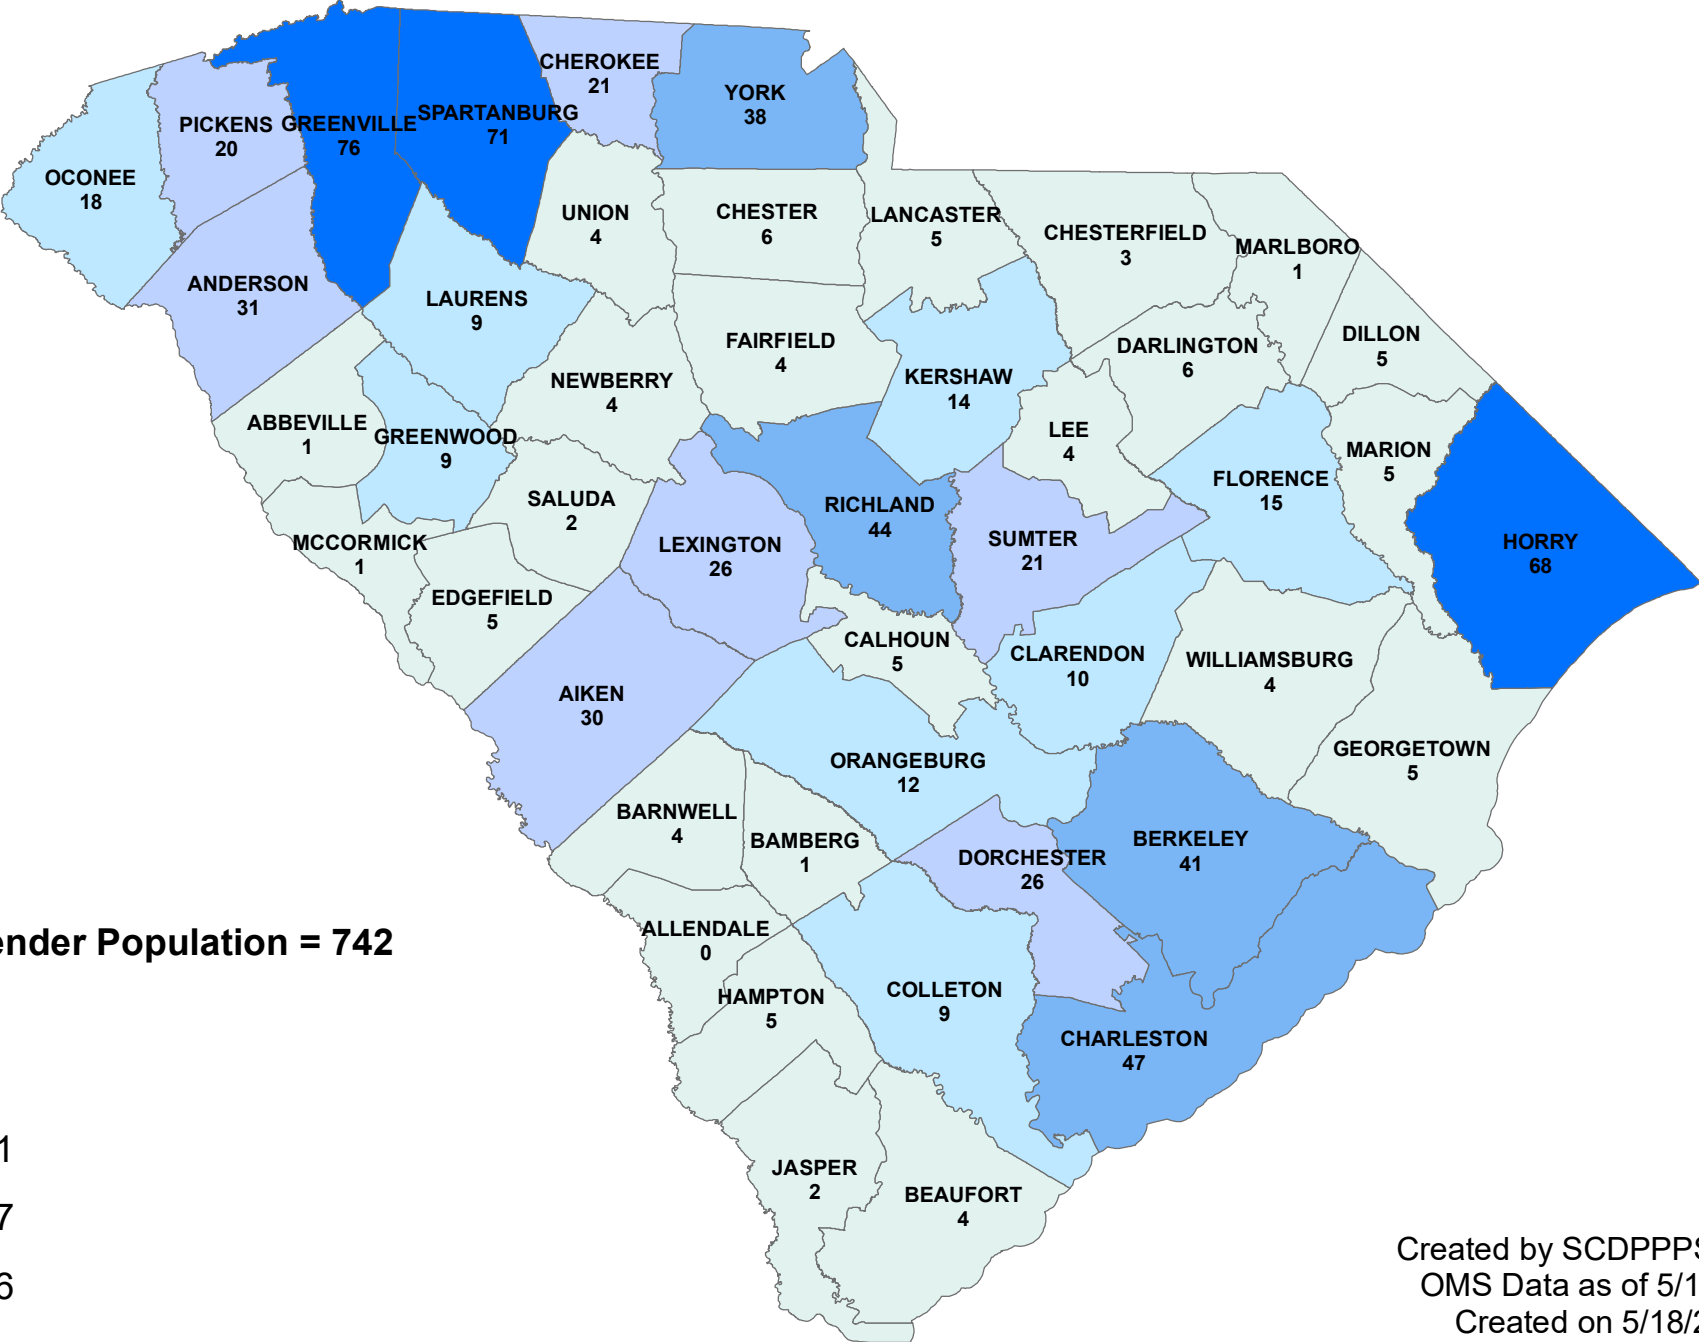

SCDPPPS Supervised Population with Current Sex Offense May 18, 2021

Created by SCDPPPS LLW
OMS Data as of 5/18/21
Created on 5/18/21